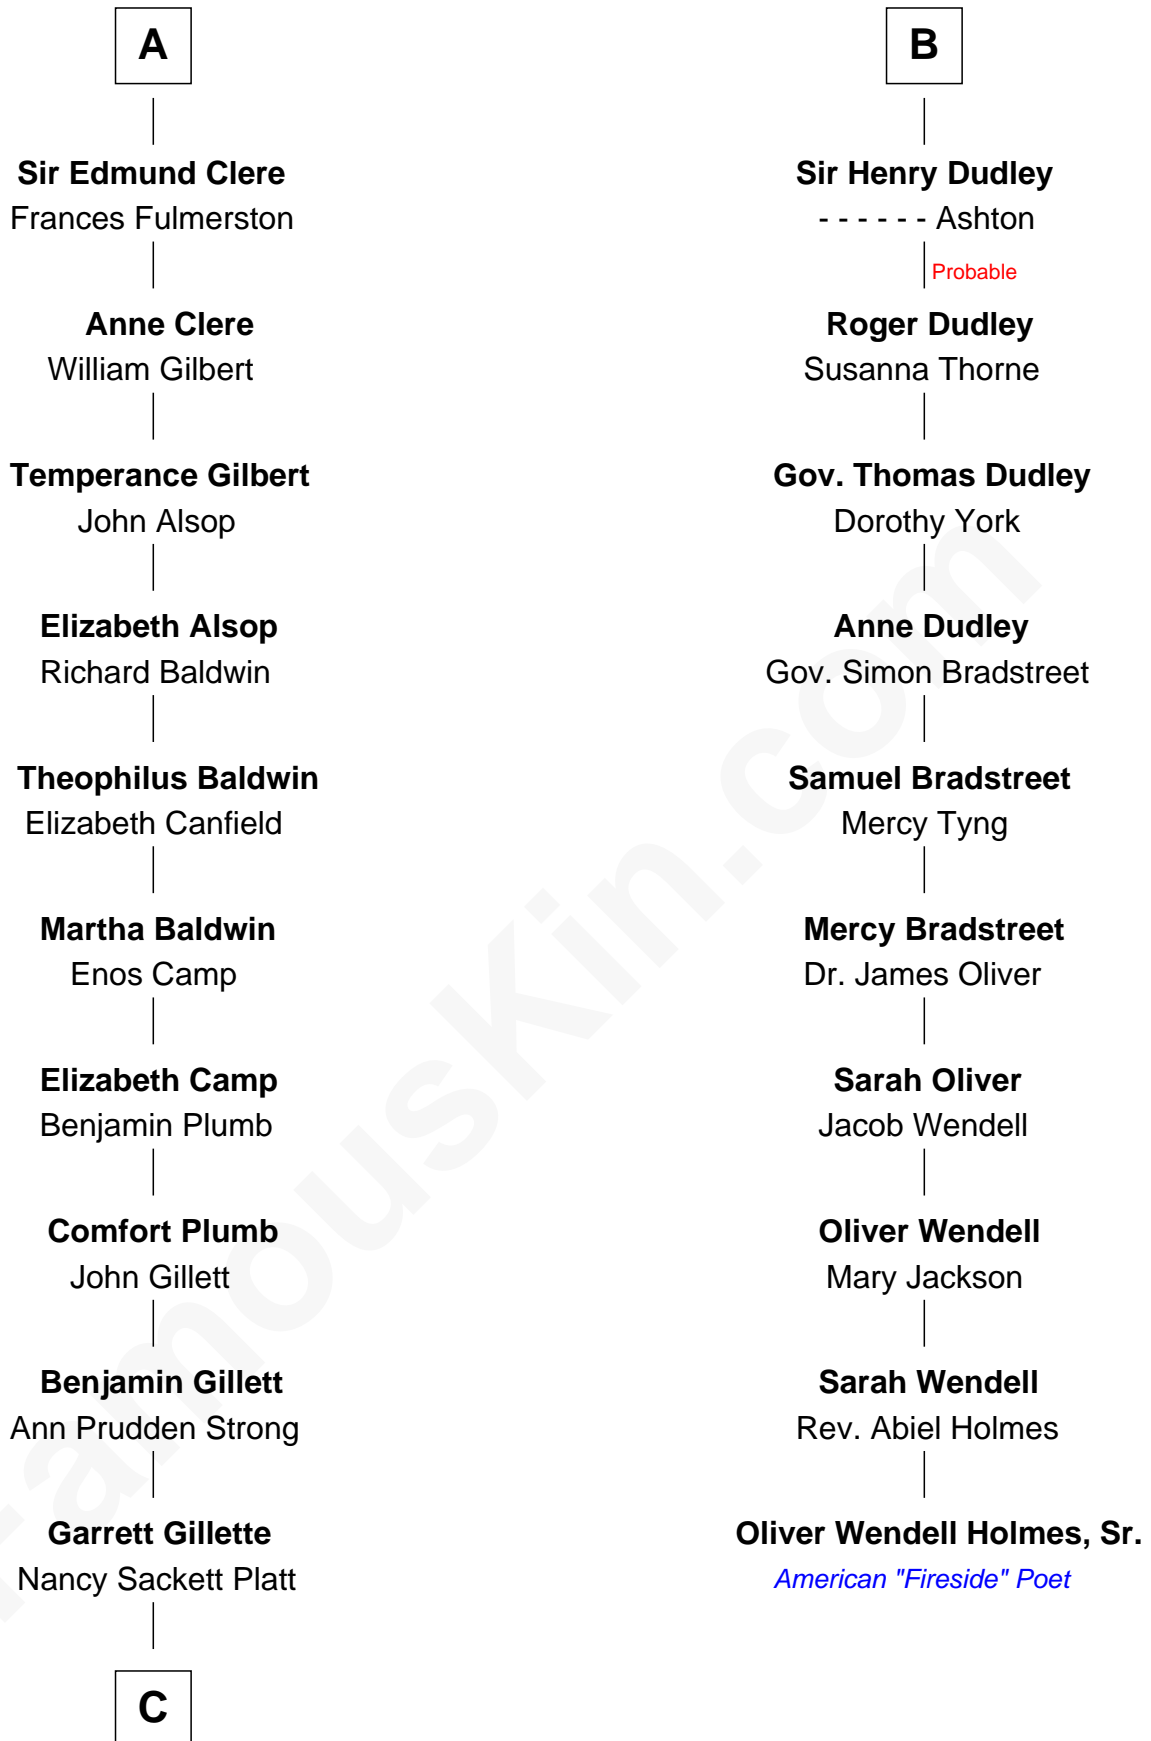

# FamousKin.com Relationship Chart of

**Treat Williams**

*TV & Movie Actor*

16th cousin 5 times removed of

**Oliver Wendell Holmes, Sr.**

*American "Fireside" Poet*

**Ralph de Stafford**

Margaret de Audley

**Sir Hugh de Stafford**  
Philippa de Beauchamp

**Katherine de Stafford**  
Michael de la Pole

**Isabel de la Pole**  
Thomas Morley

**Elizabeth Morley**  
Sir John Arundell

**Anne Arundell**  
Sir James Tyrrell

**Sir Thomas Tyrrell**  
Margaret Willoughby

**Anne Tyrrell**  
Sir John Clere

**A**

**Beatrice de Stafford**  
Thomas de Ros

**Margaret de Ros**  
Sir Reynold Grey

**Margaret Grey**  
Sir William Bonville

**William Bonville**  
Elizabeth Harington

**William Bonville**  
Katherine Neville

**Cecily Bonville**  
Thomas Grey

**Cecily Grey**  
Sir John Sutton

**B**

**C**

—  
**Rufus M. Gillette**

Abigail Payne