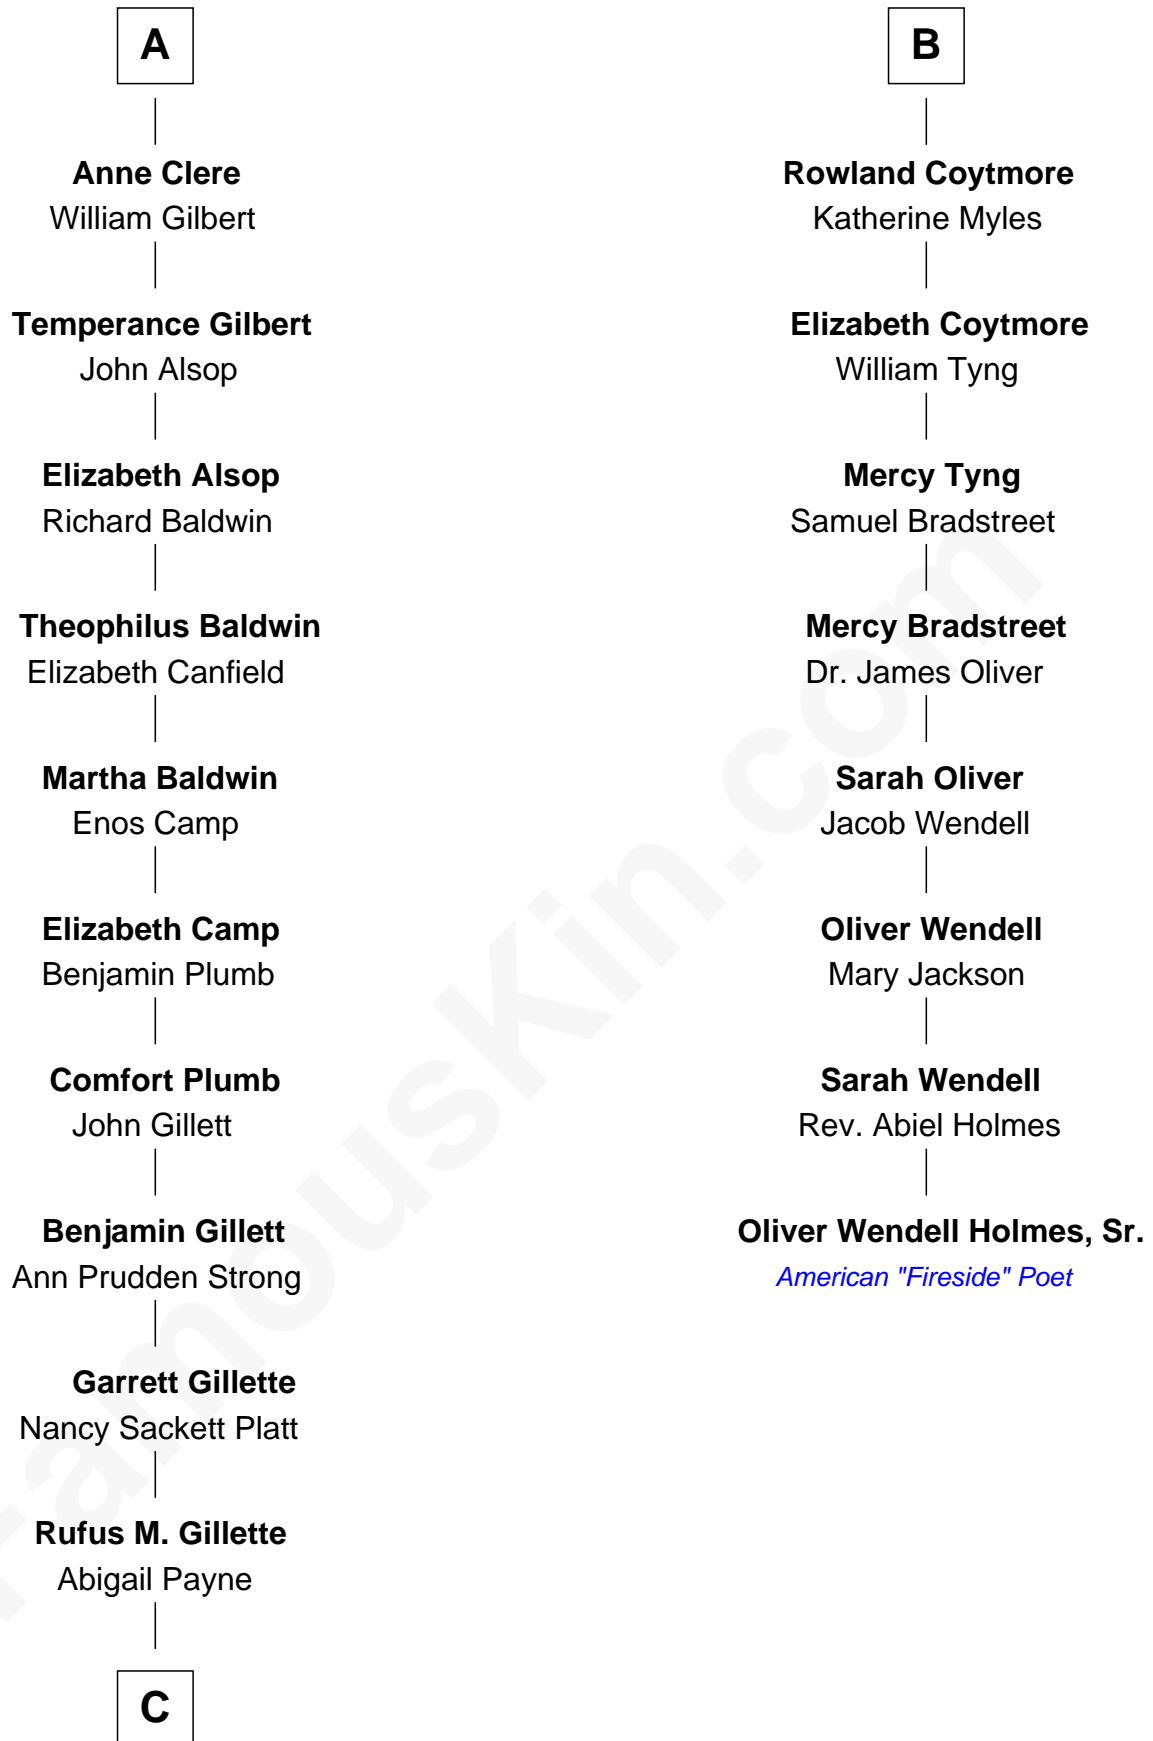

# FamousKin.com Relationship Chart of

**Treat Williams**

*TV & Movie Actor*

14th cousin 6 times removed of

**Oliver Wendell Holmes, Sr.**

*American "Fireside" Poet*

**Sir Richard Fitzalan**

Elizabeth de Bohun

**Joan Fitzalan**  
Sir William Beauchamp

**Joan Beauchamp**  
James Butler

**Sir Thomas Butler**  
Anne Hankeford

**Margaret Butler**  
Sir William Boleyn

**Alice Boleyn**  
Sir Robert Clere

**Sir John Clere**  
Anne Tyrrell

**Sir Edmund Clere**  
Frances Fulmerston

**A**

**Elizabeth Fitzalan**  
Sir Robert Goushill

**Joan Goushill**  
Sir Thomas Stanley

**Margaret Stanley**  
Sir William Troutbeck

**Joan Troutbeck**  
Sir William Griffith

**Sir William Griffith**  
Jane Stradling

**Dorothy Griffith**  
William Williams

**Jane Williams**  
William Coytmore

**B**

**C**

—  
**Mary Abigail Gillette**  
George Willey Andrew

—  
**Treat Payne Andrew**  
Eleanor Barnum