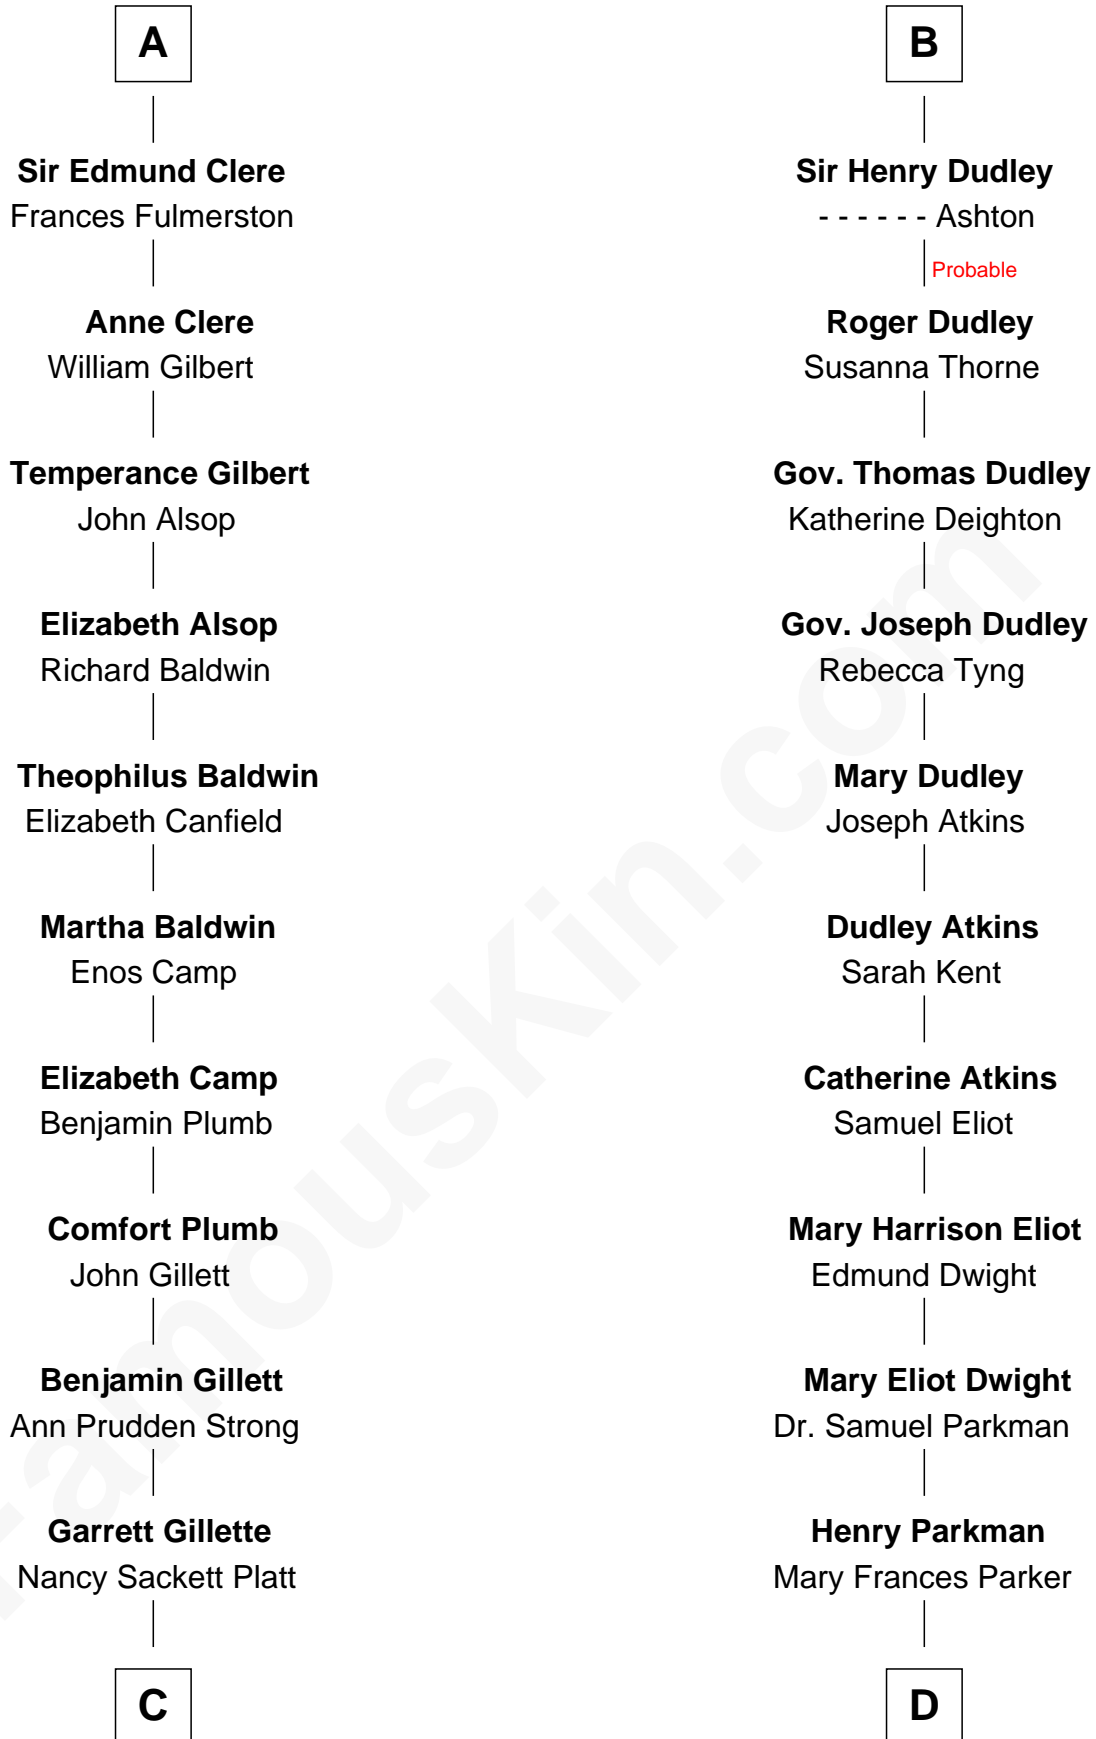

FamousKin.com Relationship Chart of

Treat Williams

TV & Movie Actor

18th cousin 3 times removed of

Endicott Peabody

62nd Governor of Massachusetts

Sir William de Ros
Margery de Badlesmere

C

Rufus M. Gillette

Abigail Payne

Mary Abigail Gillette

George Willey Andrew

Treat Payne Andrew

Eleanor Barnum

Marian Andrew

Richard Norman Williams