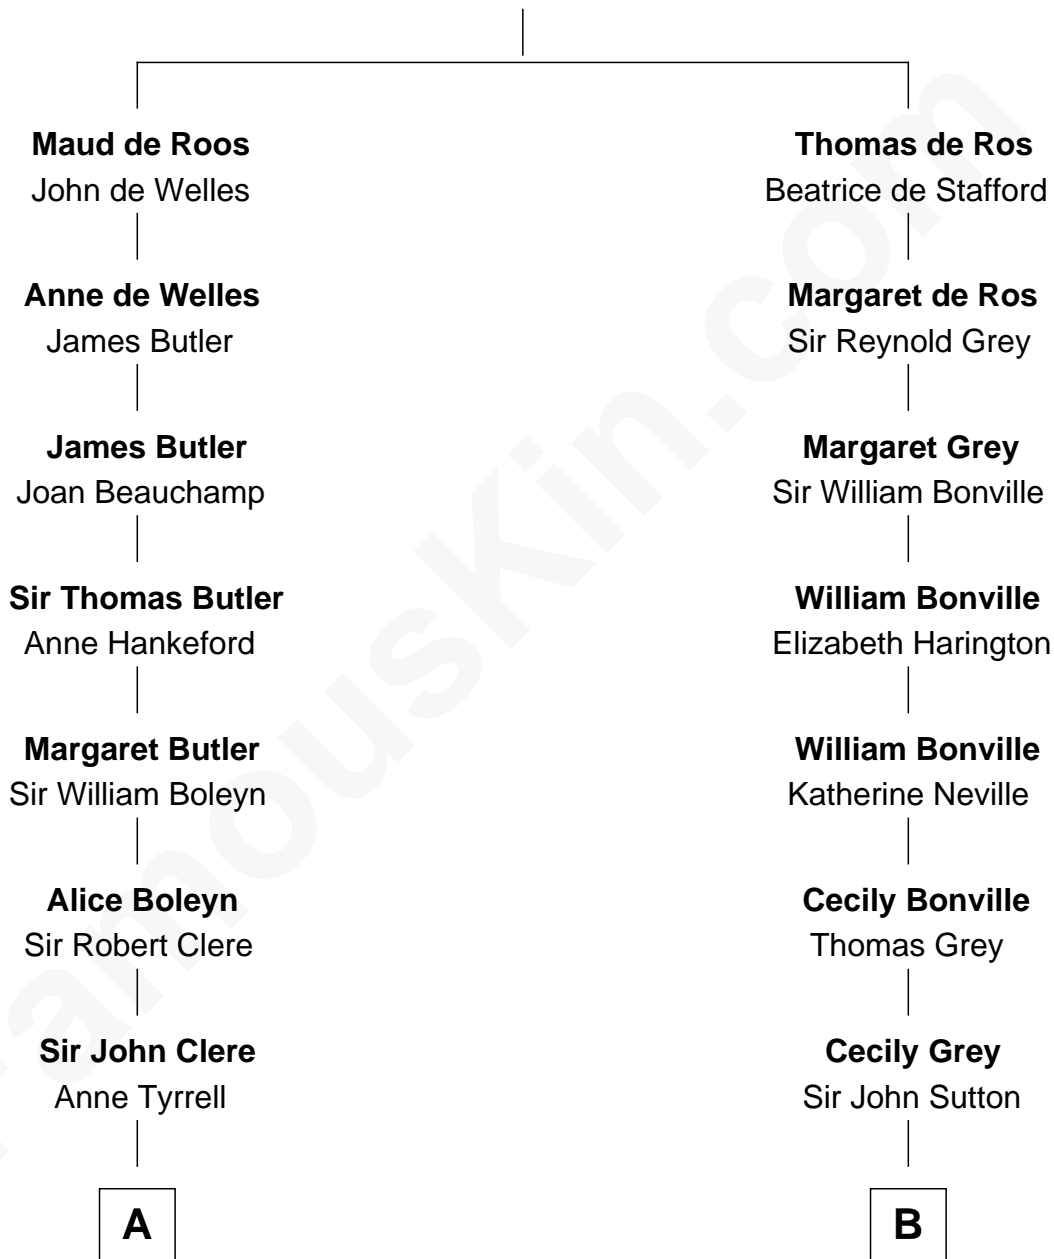

FamousKin.com Relationship Chart of

Treat Williams

TV & Movie Actor

18th cousin 3 times removed of

Endicott Peabody

62nd Governor of Massachusetts

Sir William de Ros
Margery de Badlesmere

C

Rufus M. Gillette

Abigail Payne

Mary Abigail Gillette

George Willey Andrew

Treat Payne Andrew

Eleanor Barnum

Marian Andrew

Richard Norman Williams