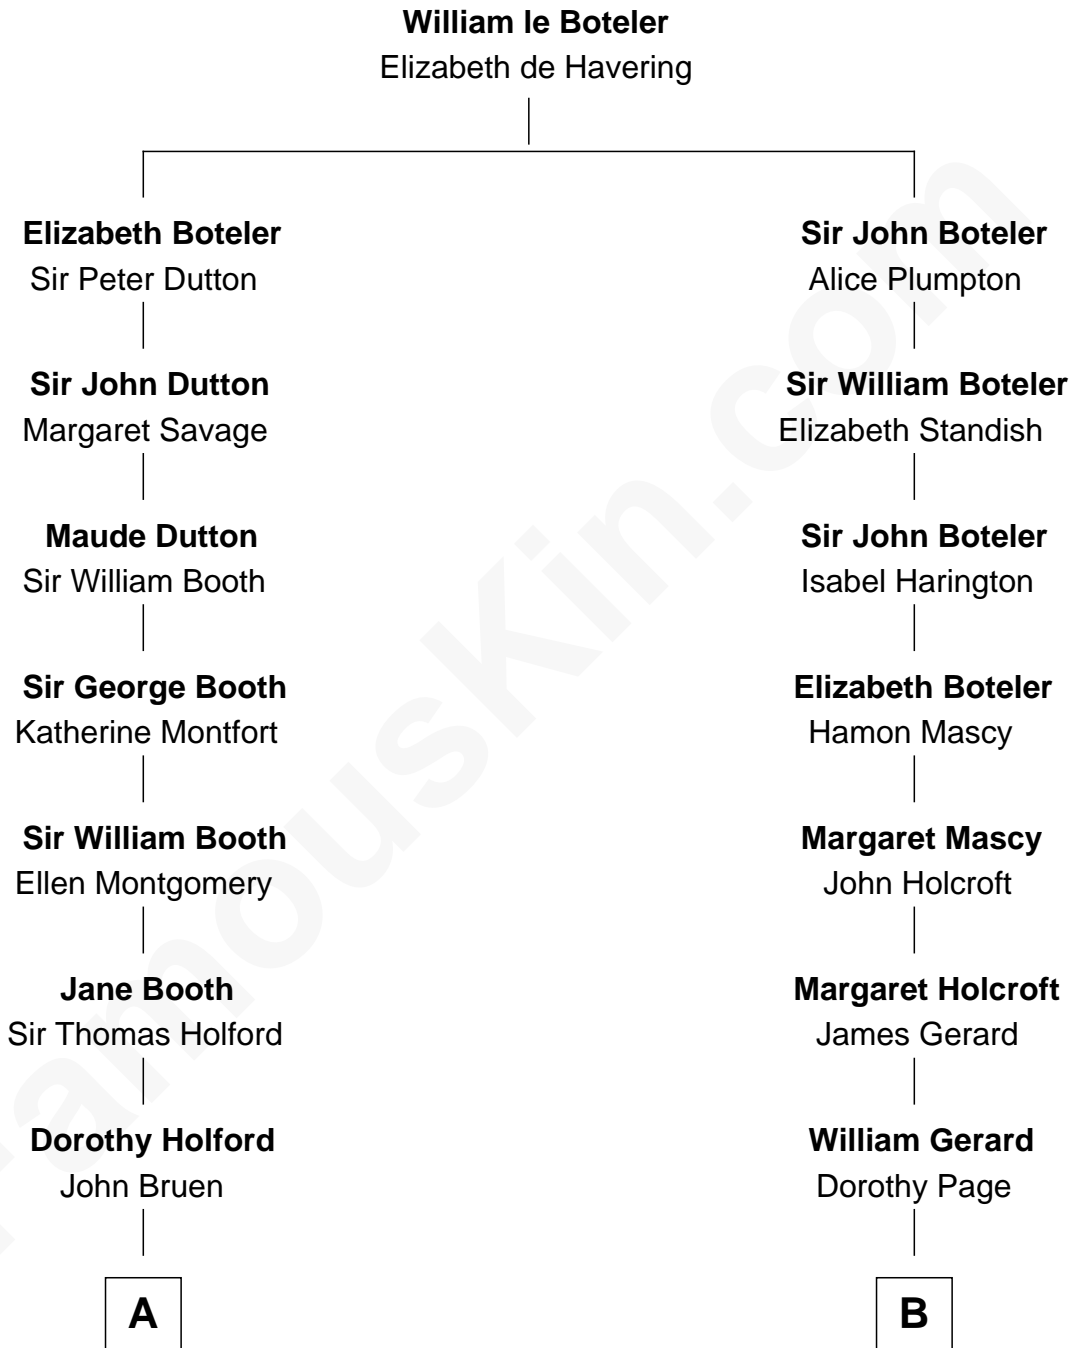

FamousKin.com
Relationship Chart of
Treat Williams
TV & Movie Actor

15th cousin 5 times removed of

Capt. William Lewis Herndon
Captain of the ill fated S.S. Central America

C

Richard Nicholls Barnum

Marian Hutchison Cocks

Eleanor Barnum

Treat Payne Andrew

Marian Andrew

Richard Norman Williams

Treat Williams

TV & Movie Actor

FamousKin.com