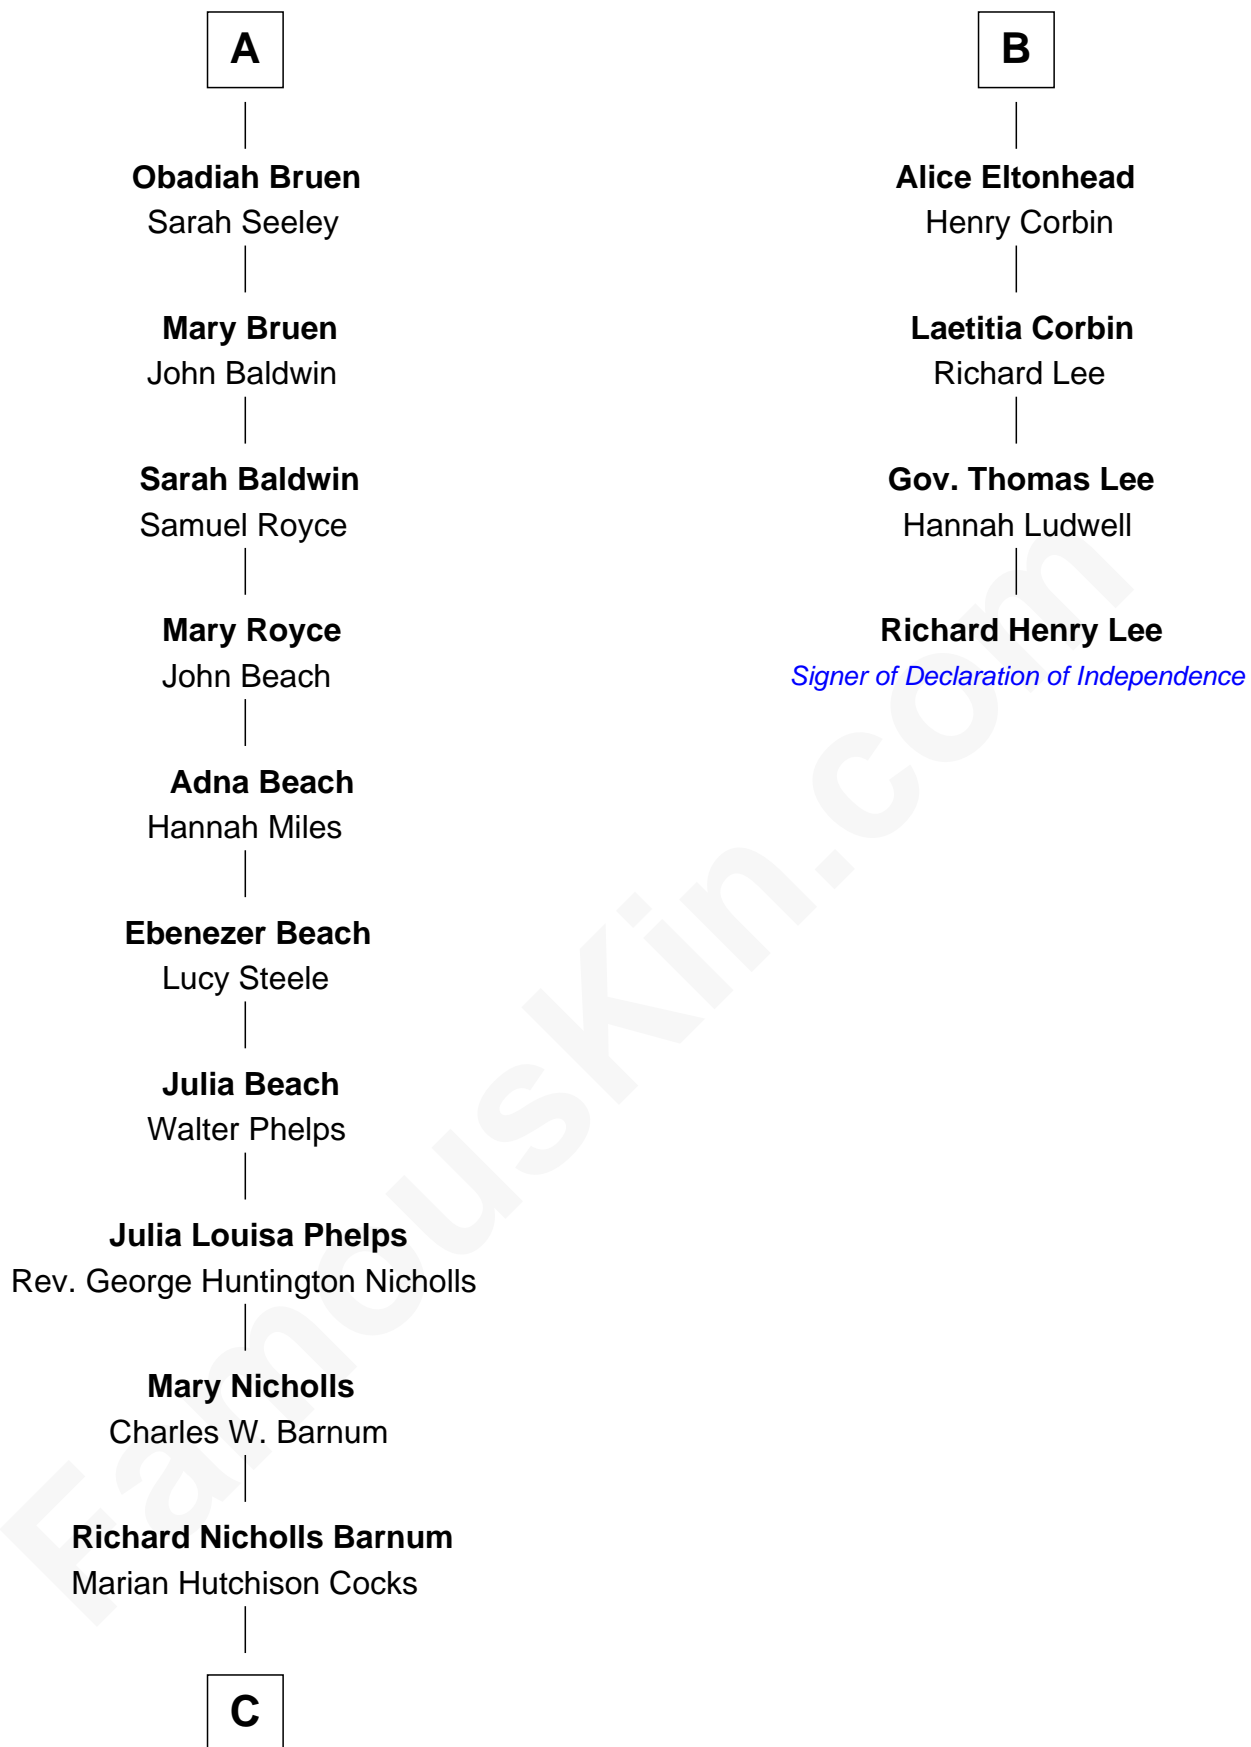

FamousKin.com Relationship Chart of

Treat Williams

TV & Movie Actor

10th cousin 9 times removed of

Richard Henry Lee

Signer of the Declaration of Independence

Sir John Savage
Maud de Swinnerton

Margaret Savage
Sir John Dutton

Maude Dutton
Sir William Booth

Sir George Booth
Katherine Montfort

Sir William Booth
Ellen Montgomery

Jane Booth
Sir Thomas Holford

Dorothy Holford
John Bruen

John Bruen
Anne Fox

A

Mary Savage
William Stanley

William Stanley
Alice Hoghton

Sir William Stanley
Agnes Grosvenor

Sir William Stanley
Anne Harington

Peter Stanley
Cecily Tarleton

Anne Stanley
Edward Sutton

Anne Sutton
Richard Eltonhead

B

C