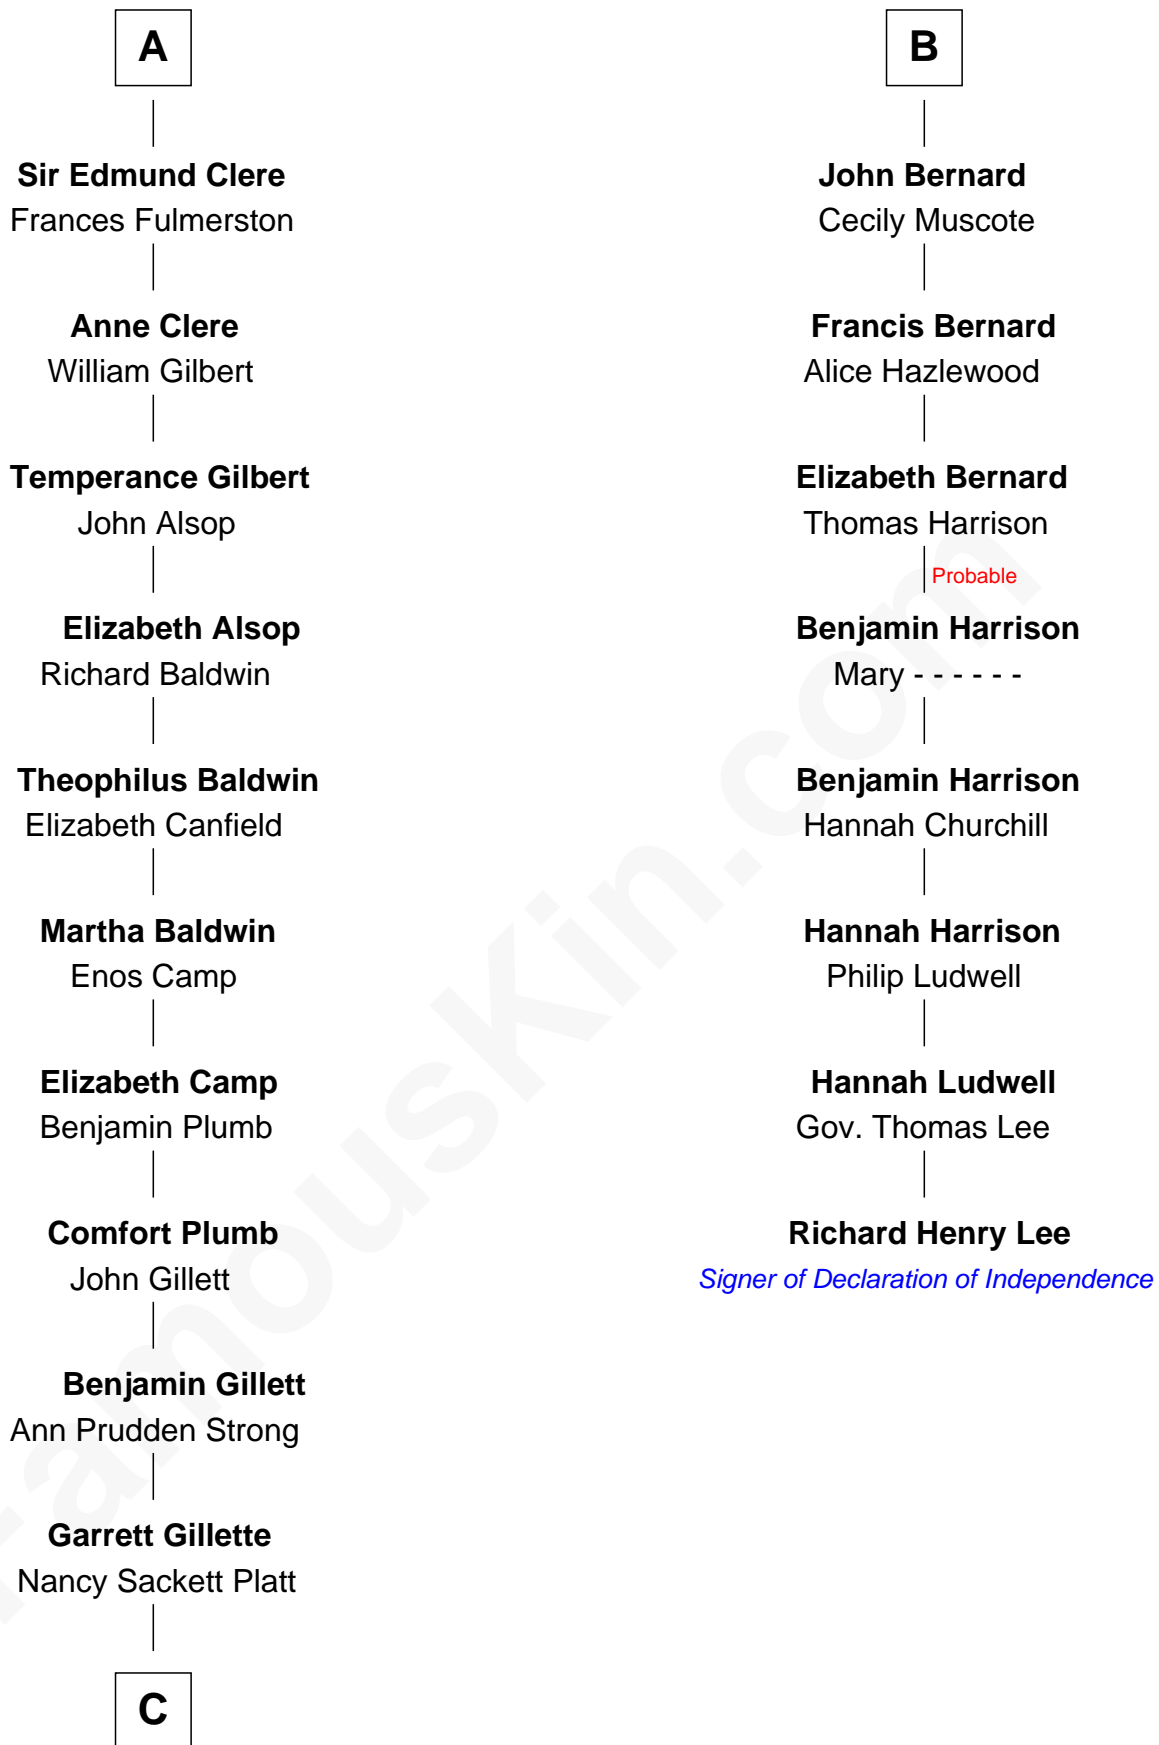

FamousKin.com Relationship Chart of

Treat Williams

TV & Movie Actor

14th cousin 7 times removed of

Richard Henry Lee

Signer of the Declaration of Independence

C

—
Rufus M. Gillette

Abigail Payne

—
Mary Abigail Gillette

George Willey Andrew

—
Treat Payne Andrew

Eleanor Barnum

—
Marian Andrew

Richard Norman Williams

—
Treat Williams