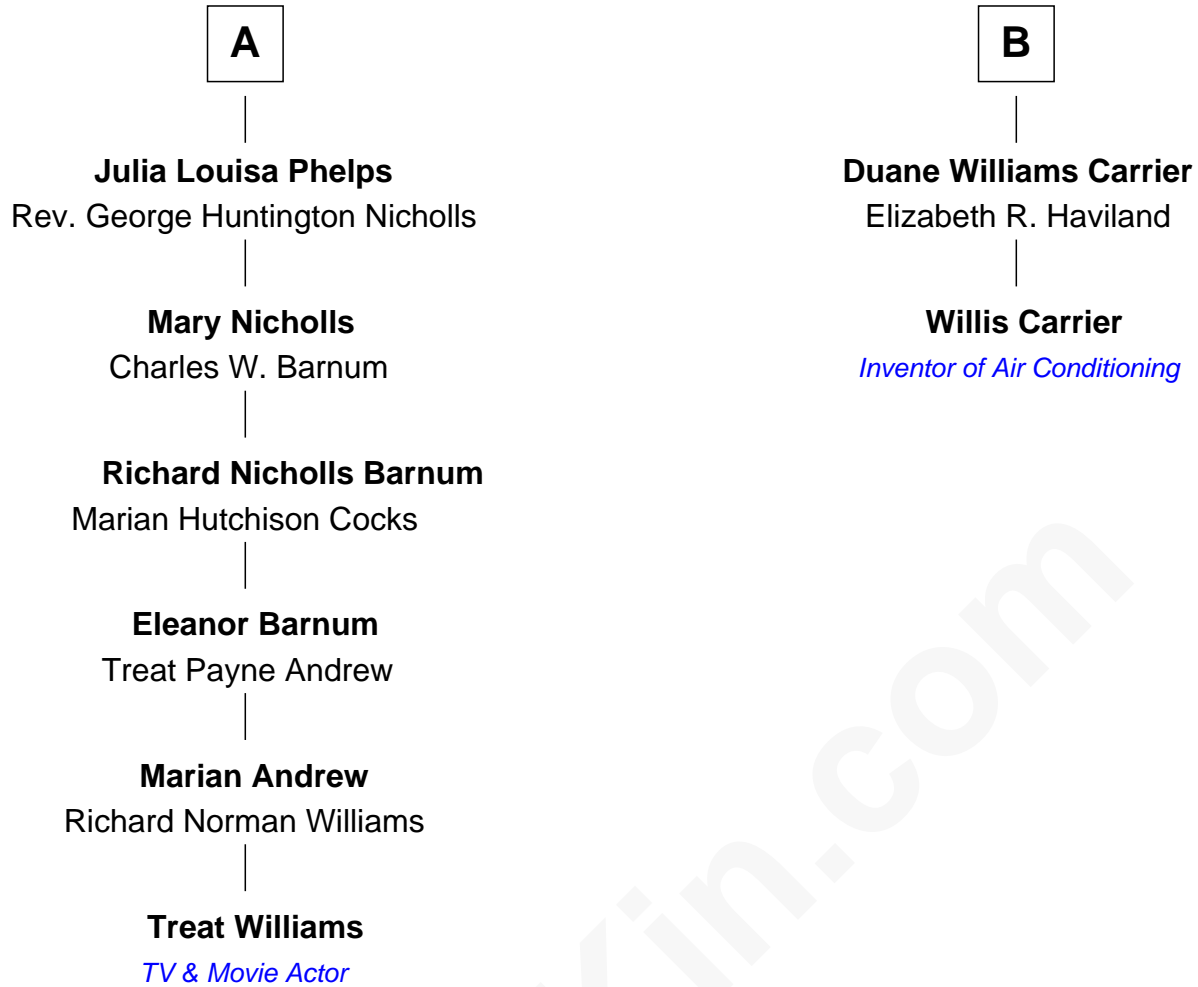

FamousKin.com Relationship Chart of

Treat Williams

TV & Movie Actor

8th cousin 4 times removed of

Willis Carrier

Inventor of Air Conditioning

John Talcott

Anne Skinner

Rachel Talcott

John Steele

John Steele

Mary Warner

Samuel Steele

Mercy Bradford

Daniel Steele

Mary Hopkins

Dorothy Mott

Samuel Talcott

Hannah Holyoke

Nathaniel Talcott

Elizabeth Robbins

Rachel Talcott

Gideon Hollister

Elizabeth Hollister

John Howe

Elizabeth Howe

David Carrier

Philo Hale Carrier

Mary Williams

B

Treat Williams photo by [Philipp Wüst](#) (CC BY SA 3.0 DE)