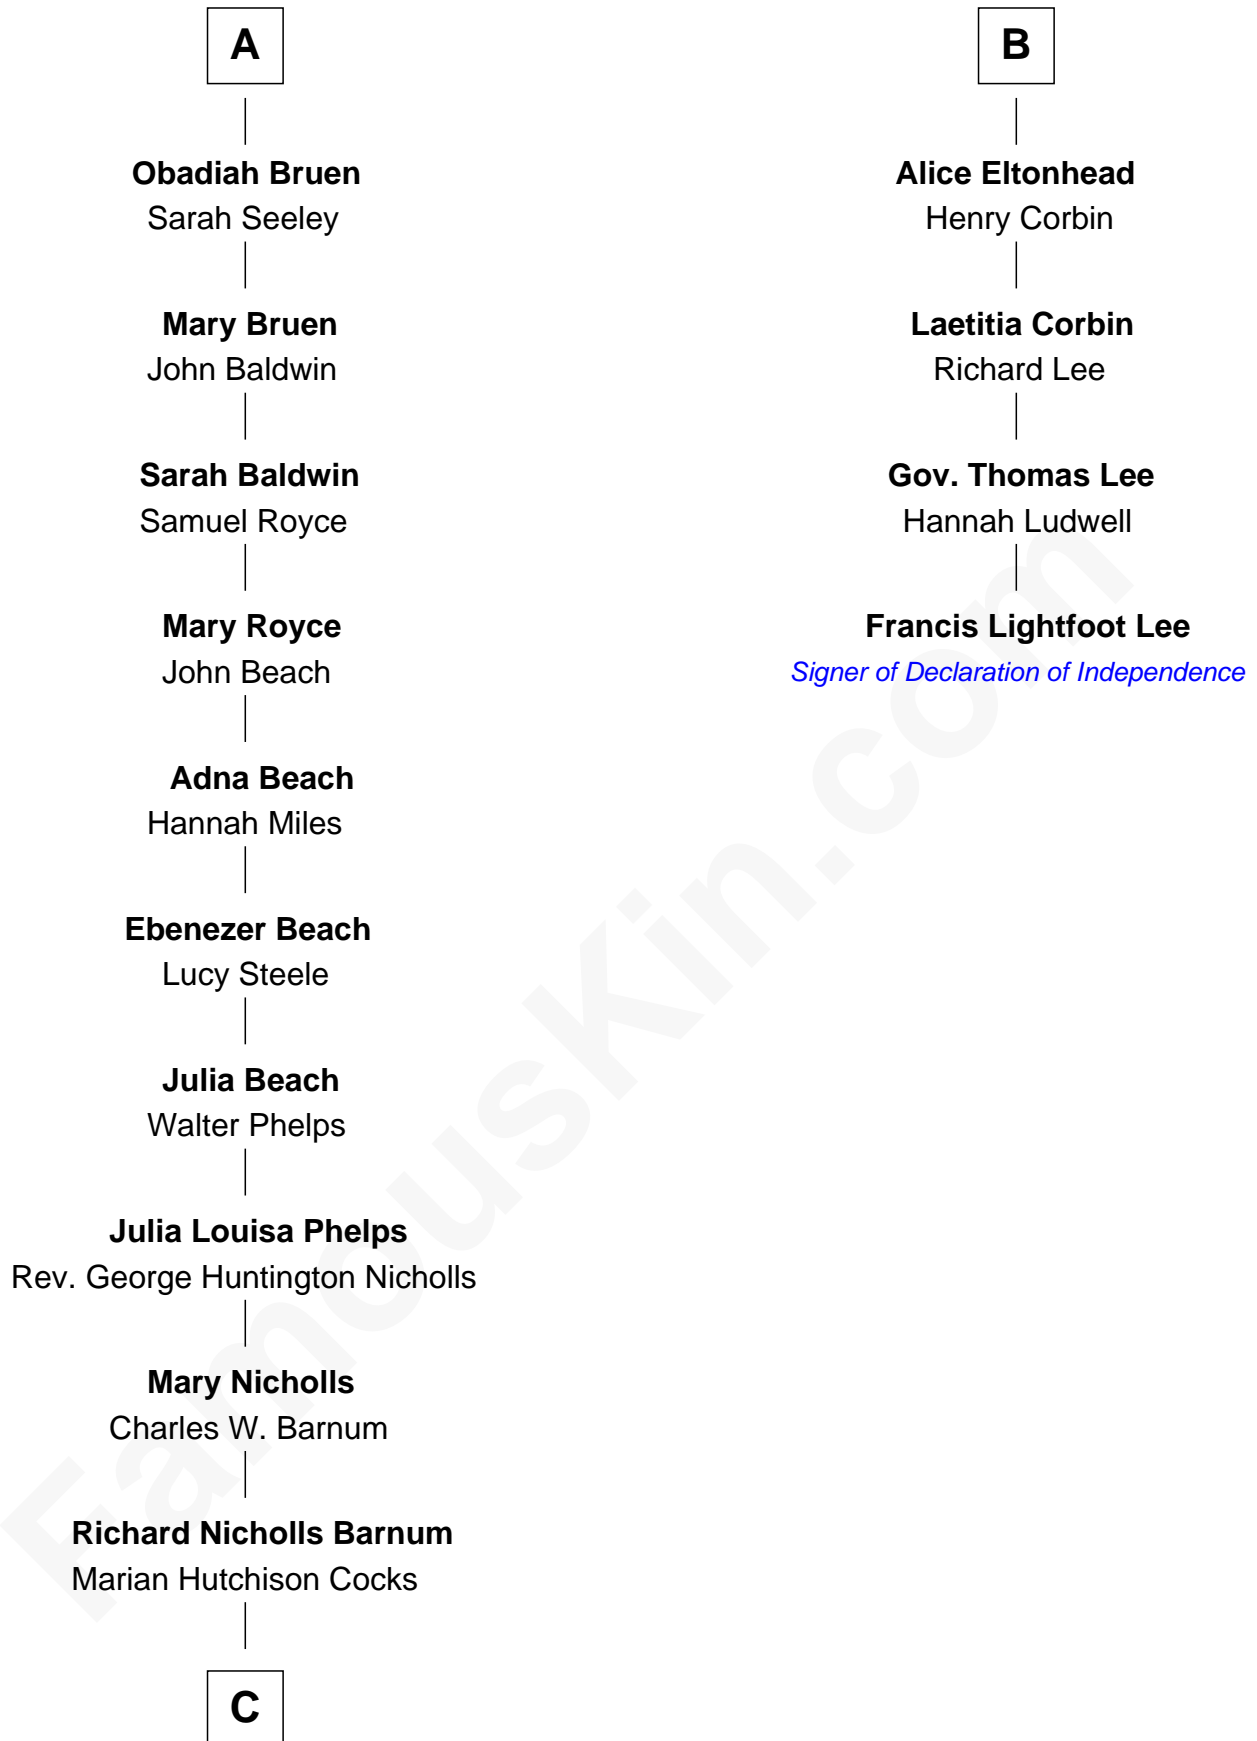

FamousKin.com Relationship Chart of

Treat Williams

TV & Movie Actor

10th cousin 9 times removed of

Francis Lightfoot Lee

Signer of the Declaration of Independence

C

Eleanor Barnum
Treat Payne Andrew