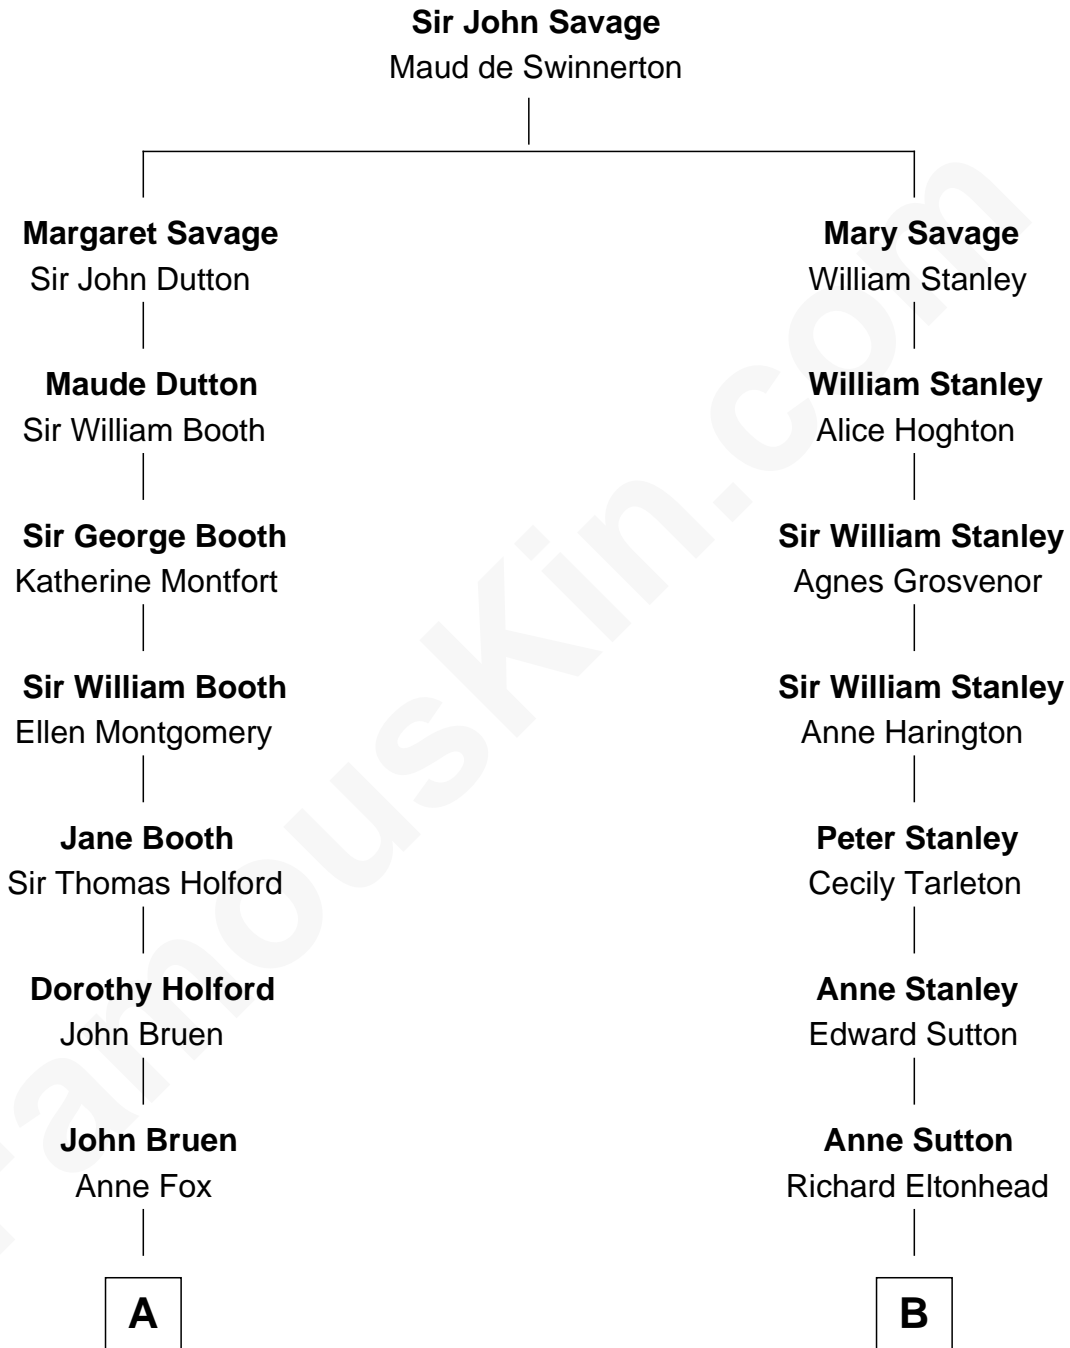

FamousKin.com Relationship Chart of

Treat Williams

TV & Movie Actor

10th cousin 9 times removed of

Francis Lightfoot Lee

Signer of the Declaration of Independence

C

Eleanor Barnum
Treat Payne Andrew

Marian Andrew
Richard Norman Williams

Treat Williams
TV & Movie Actor

FamousKin.com