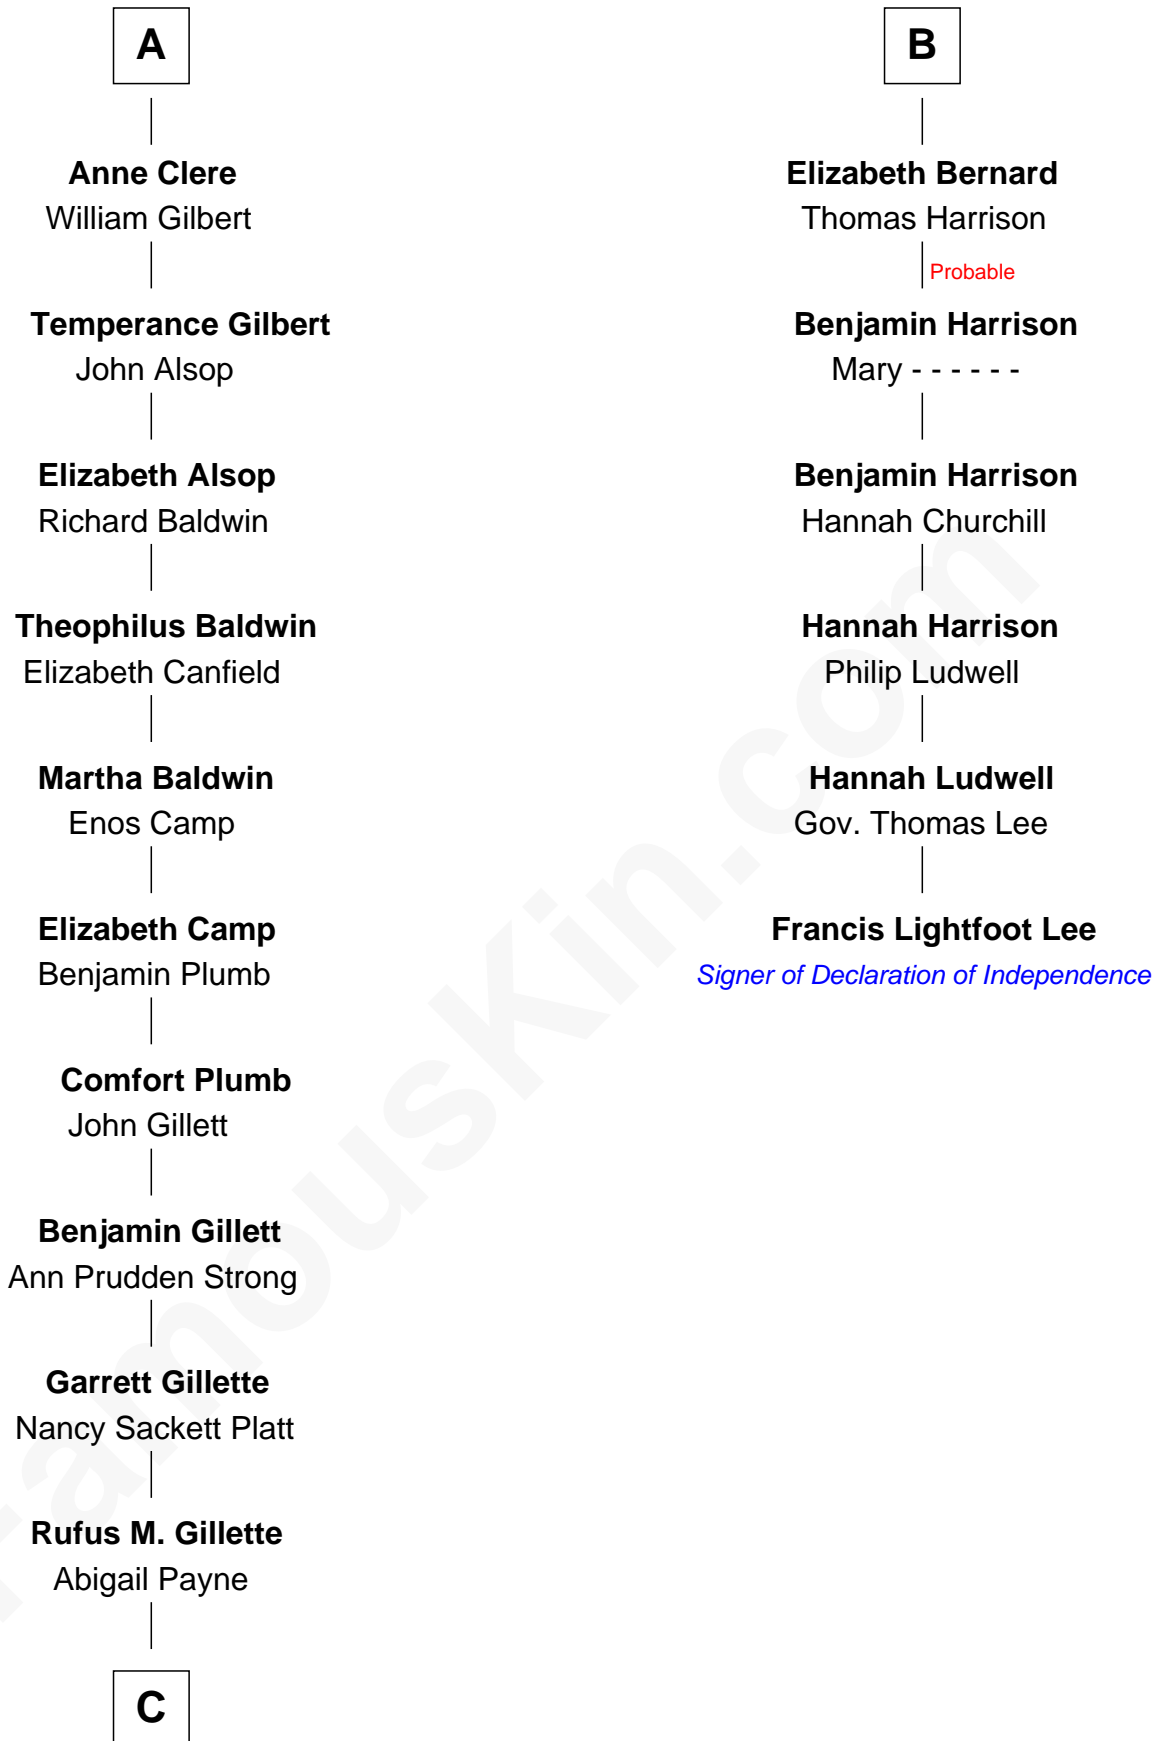

FamousKin.com Relationship Chart of

Treat Williams

TV & Movie Actor

12th cousin 8 times removed of

Francis Lightfoot Lee

Signer of the Declaration of Independence

John de Welles

Maud de Roos

Anne de Welles

James Butler

James Butler

Joan Beauchamp

Sir Thomas Butler

Anne Hankeford

Margaret Butler

Sir William Boleyn

Stephen le Scrope

John le Scrope

Elizabeth Chaworth

Elizabeth le Scrope

Sir Henry le Scrope

Margaret Scrope

John Bernard

John Bernard

Margaret Daundelyn

John Bernard

Cecily Muscote

Francis Bernard

Alice Hazlewood

B

C

—
Mary Abigail Gillette
George Willey Andrew