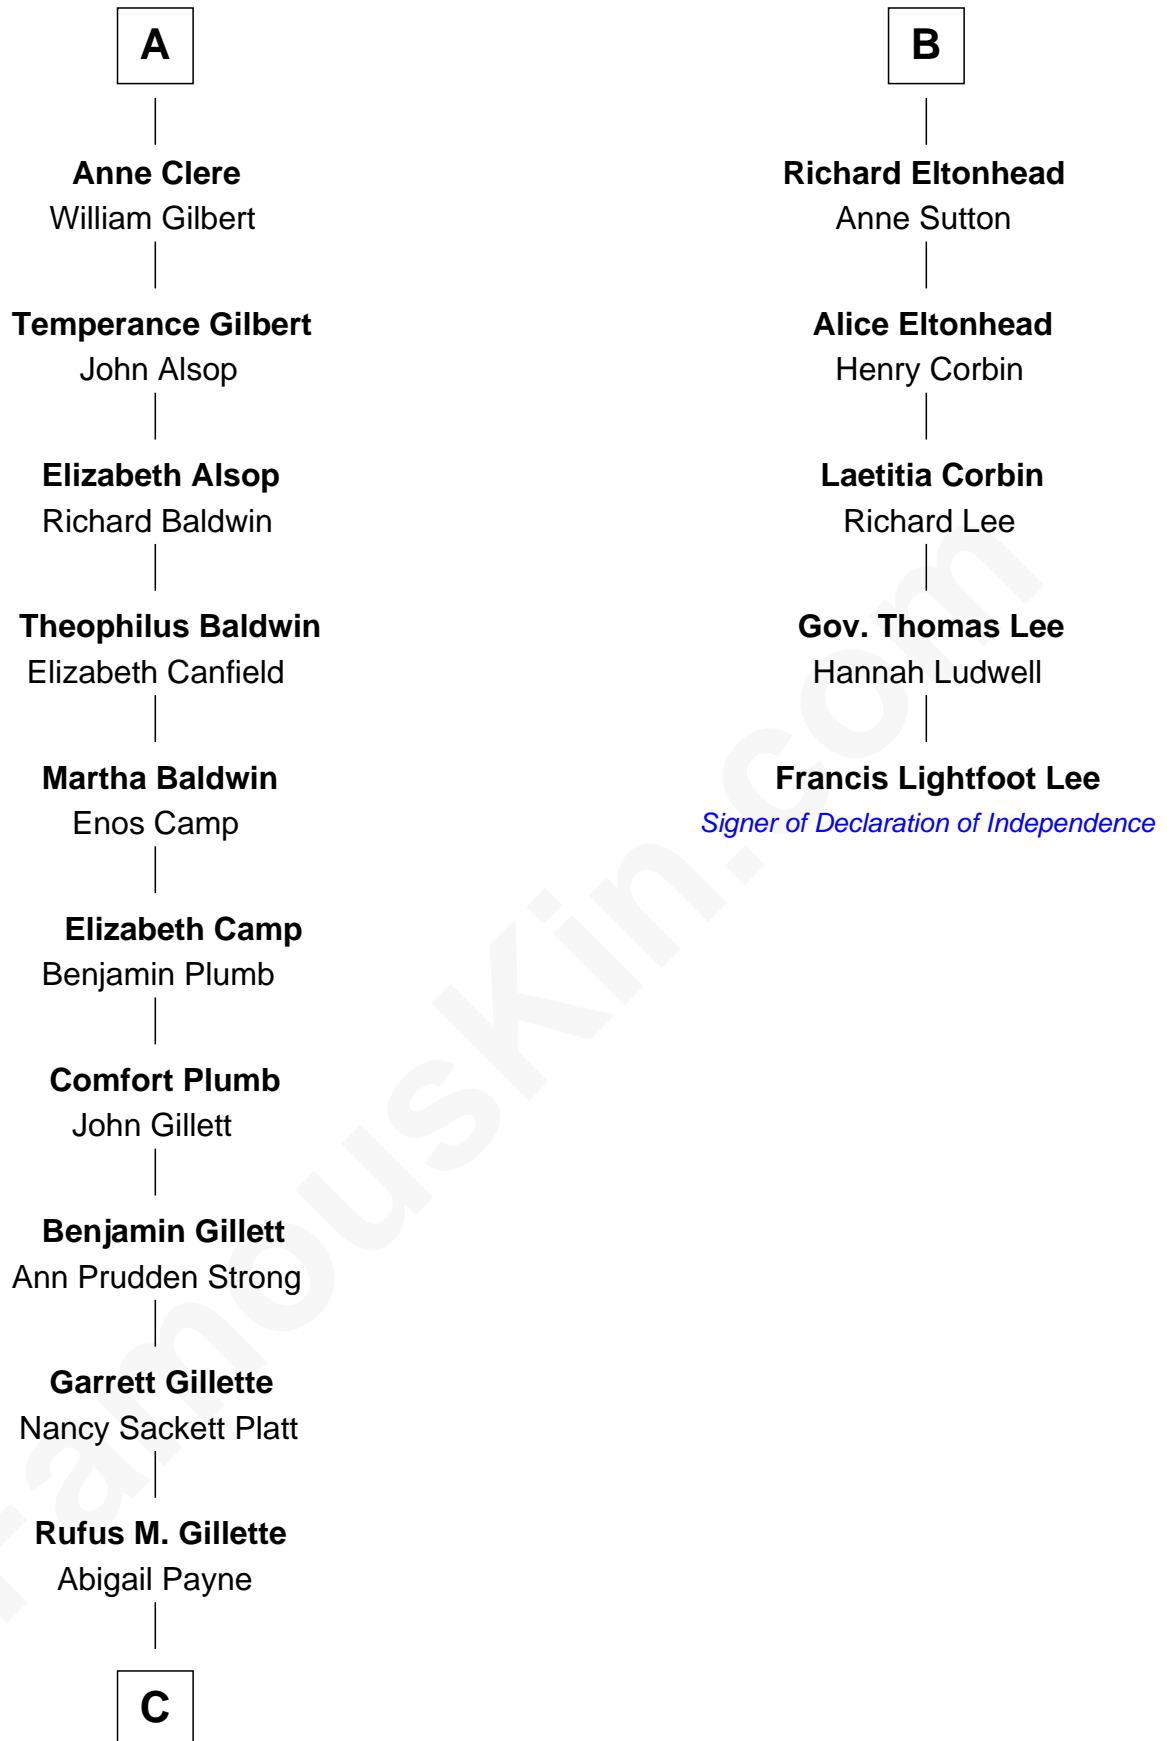

FamousKin.com Relationship Chart of

Treat Williams

TV & Movie Actor

11th cousin 9 times removed of

Francis Lightfoot Lee

Signer of the Declaration of Independence

Sir Richard Fitzalan

Elizabeth de Bohun

C

—
Mary Abigail Gillette
George Willey Andrew

—
Treat Payne Andrew
Eleanor Barnum

—
Marian Andrew
Richard Norman Williams

—
Treat Williams
TV & Movie Actor

FamousKin.com