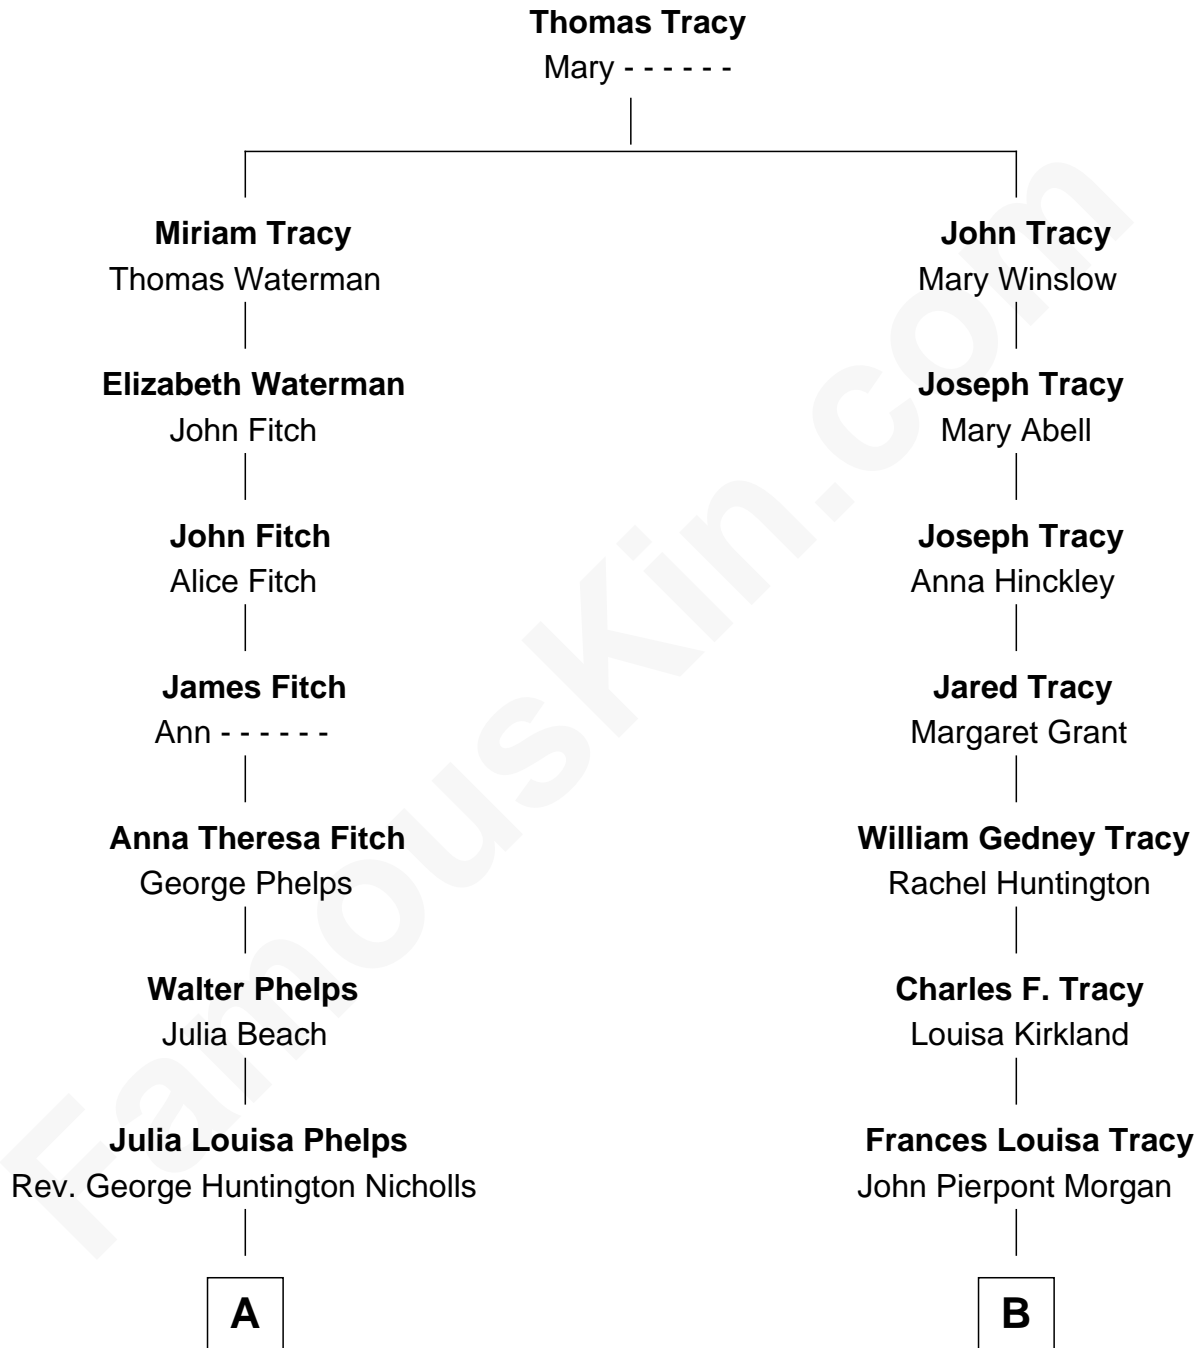

FamousKin.com Relationship Chart of

Treat Williams

TV & Movie Actor

9th cousin 2 times removed of

John Adams Morgan

1952 Olympic Sailing Gold Medalist

A

Mary Nicholls
Charles W. Barnum