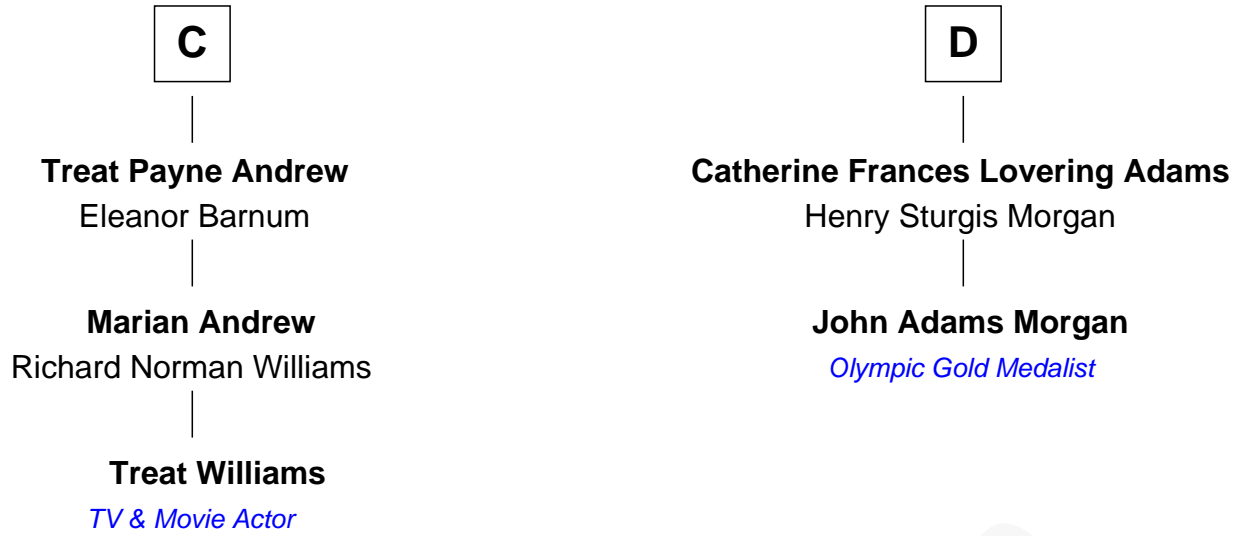

# FamousKin.com Relationship Chart of

**Treat Williams**

*TV & Movie Actor*

18th cousin 1 time removed of

**John Adams Morgan**

*1952 Olympic Sailing Gold Medalist*

**Michael de la Pole**  
Katherine de Stafford

FamousKin.com