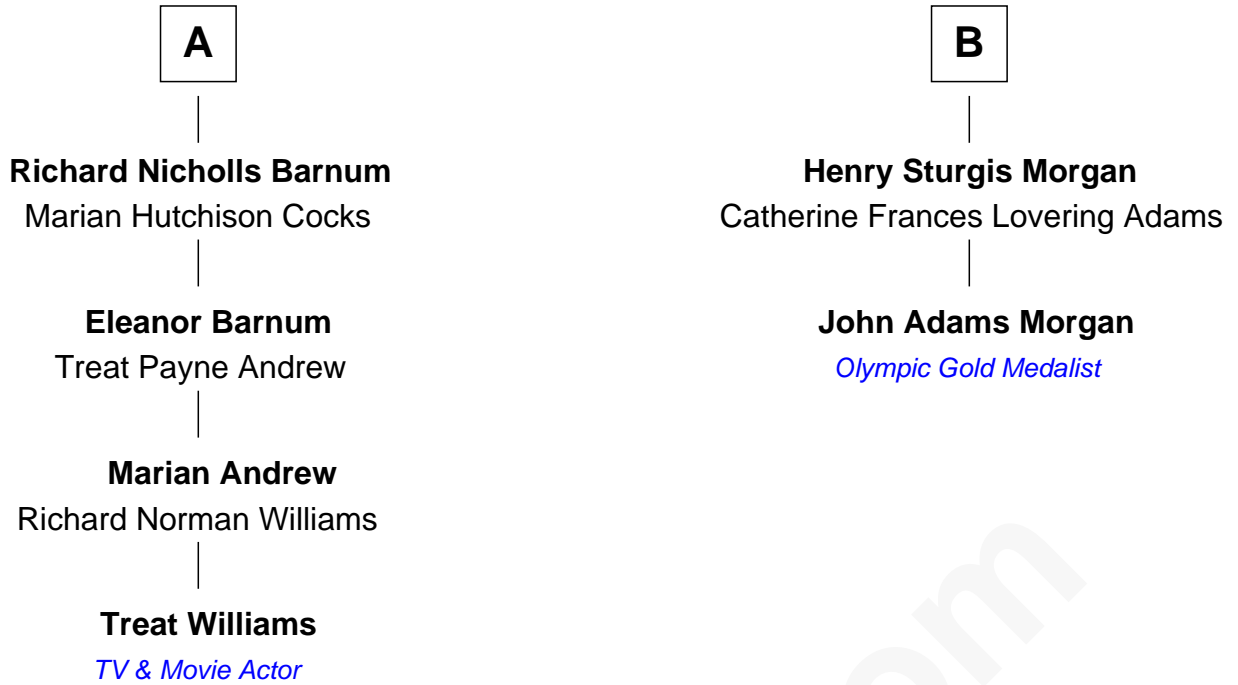

# FamousKin.com Relationship Chart of

**Treat Williams**

*TV & Movie Actor*

8th cousin 2 times removed of

**John Adams Morgan**

*1952 Olympic Sailing Gold Medalist*

FamousKin.com