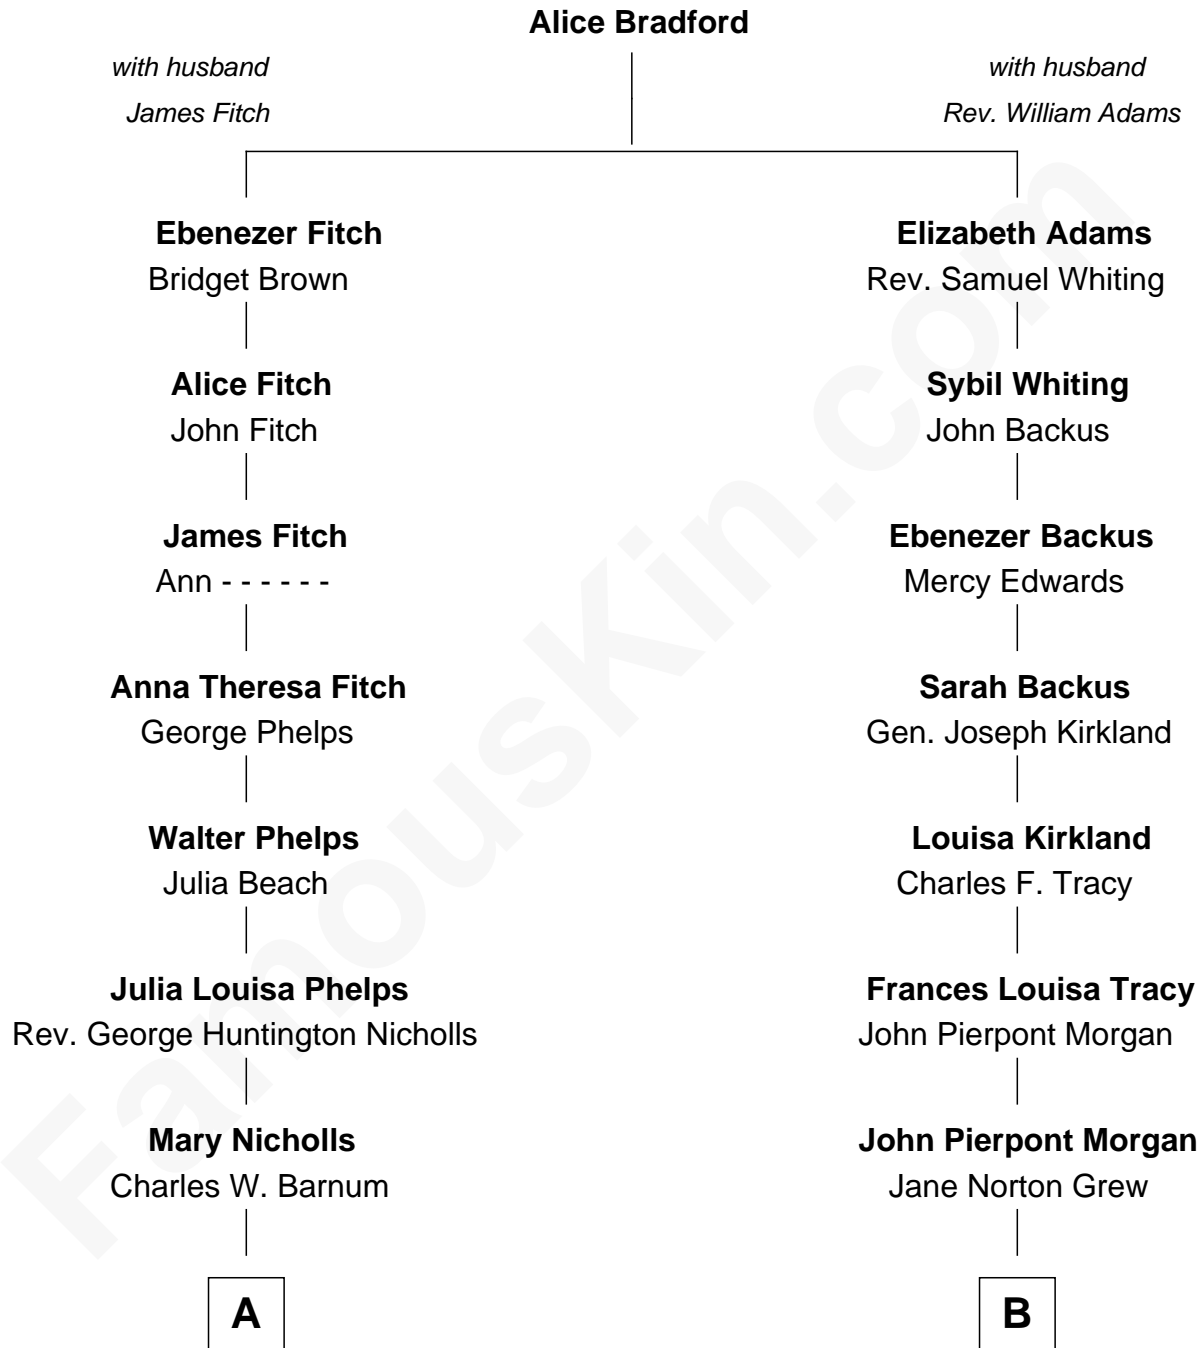

# FamousKin.com Relationship Chart of

**Treat Williams**

*TV & Movie Actor*

8th cousin 2 times removed of

**John Adams Morgan**

*1952 Olympic Sailing Gold Medalist*

FamousKin.com