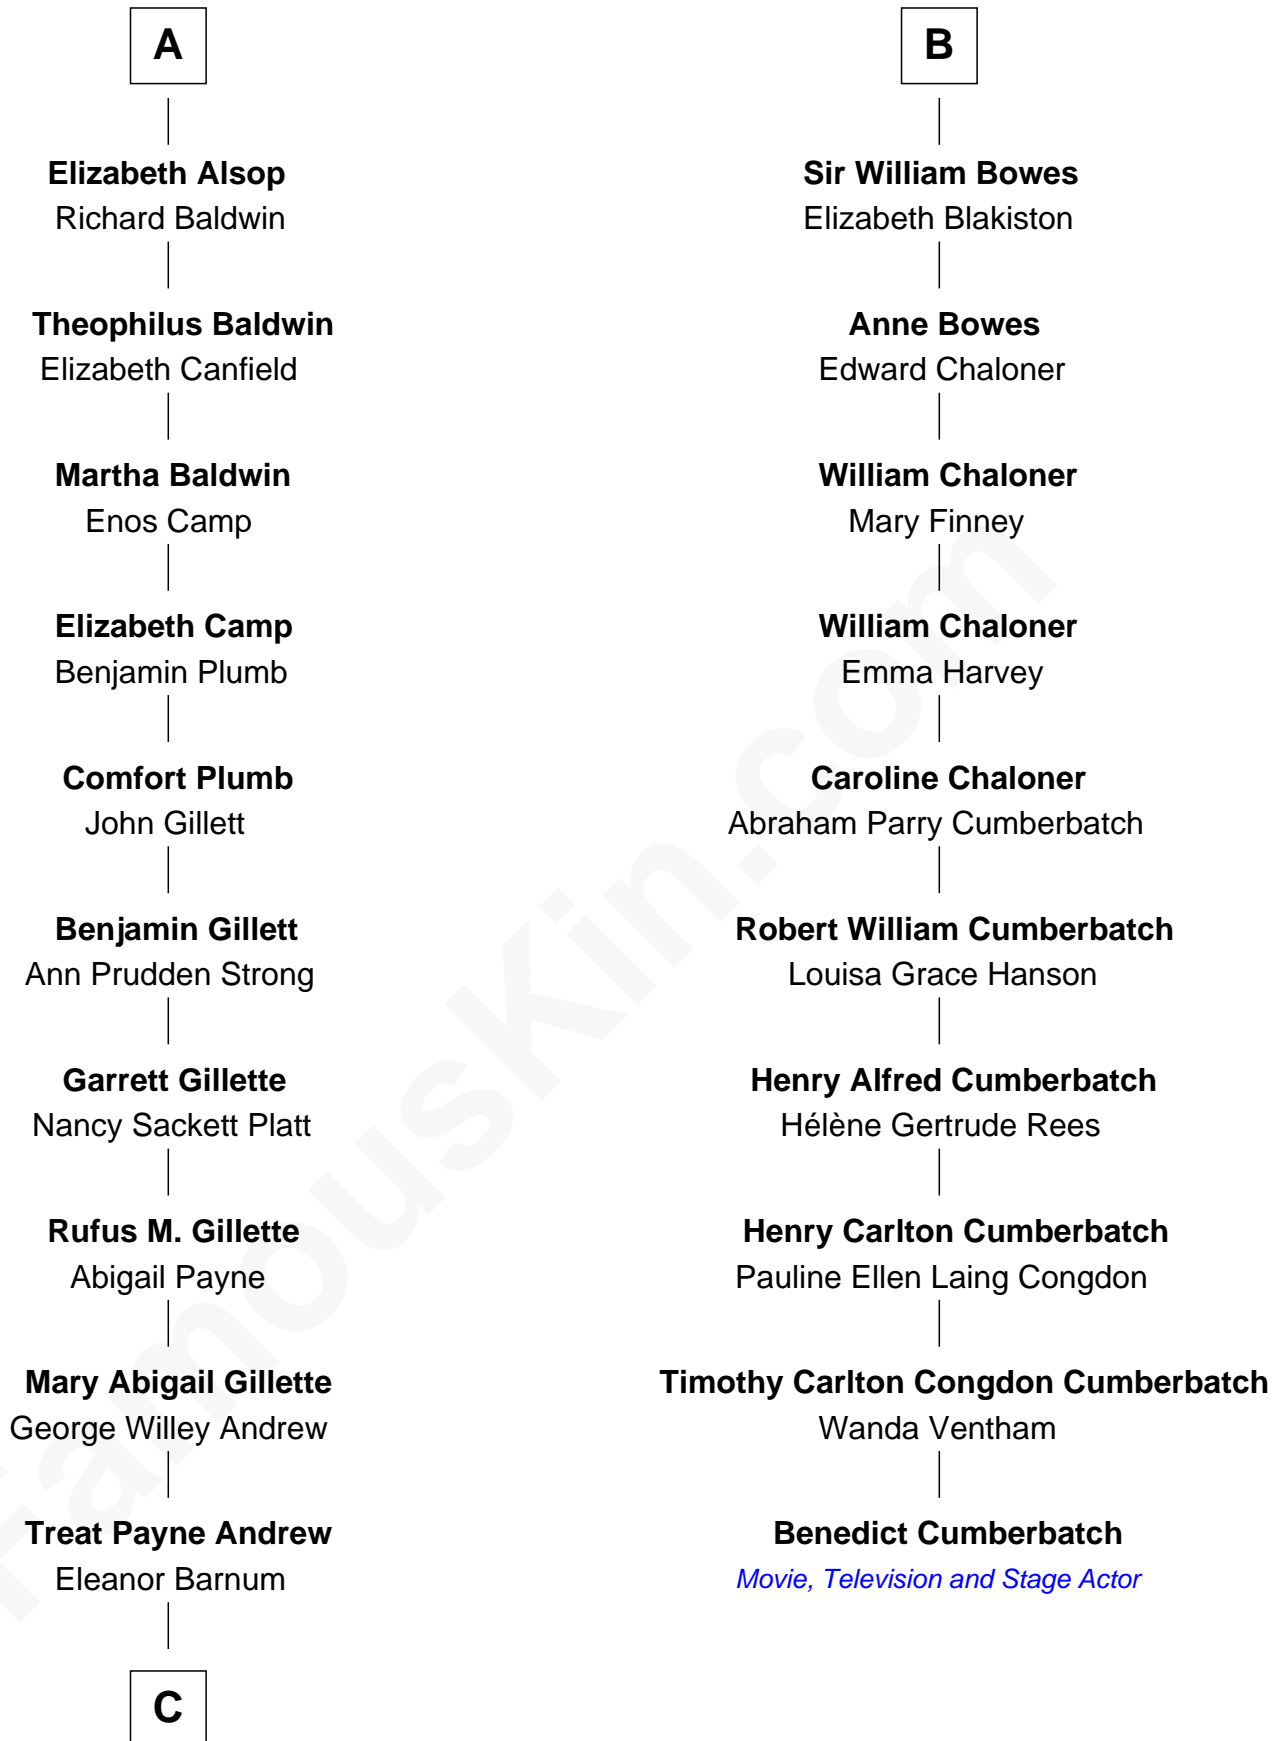

FamousKin.com Relationship Chart of

Treat Williams

TV & Movie Actor

16th cousin 2 times removed of

Benedict Cumberbatch

Movie, Television and Stage Actor

C

—
Marian Andrew
Richard Norman Williams