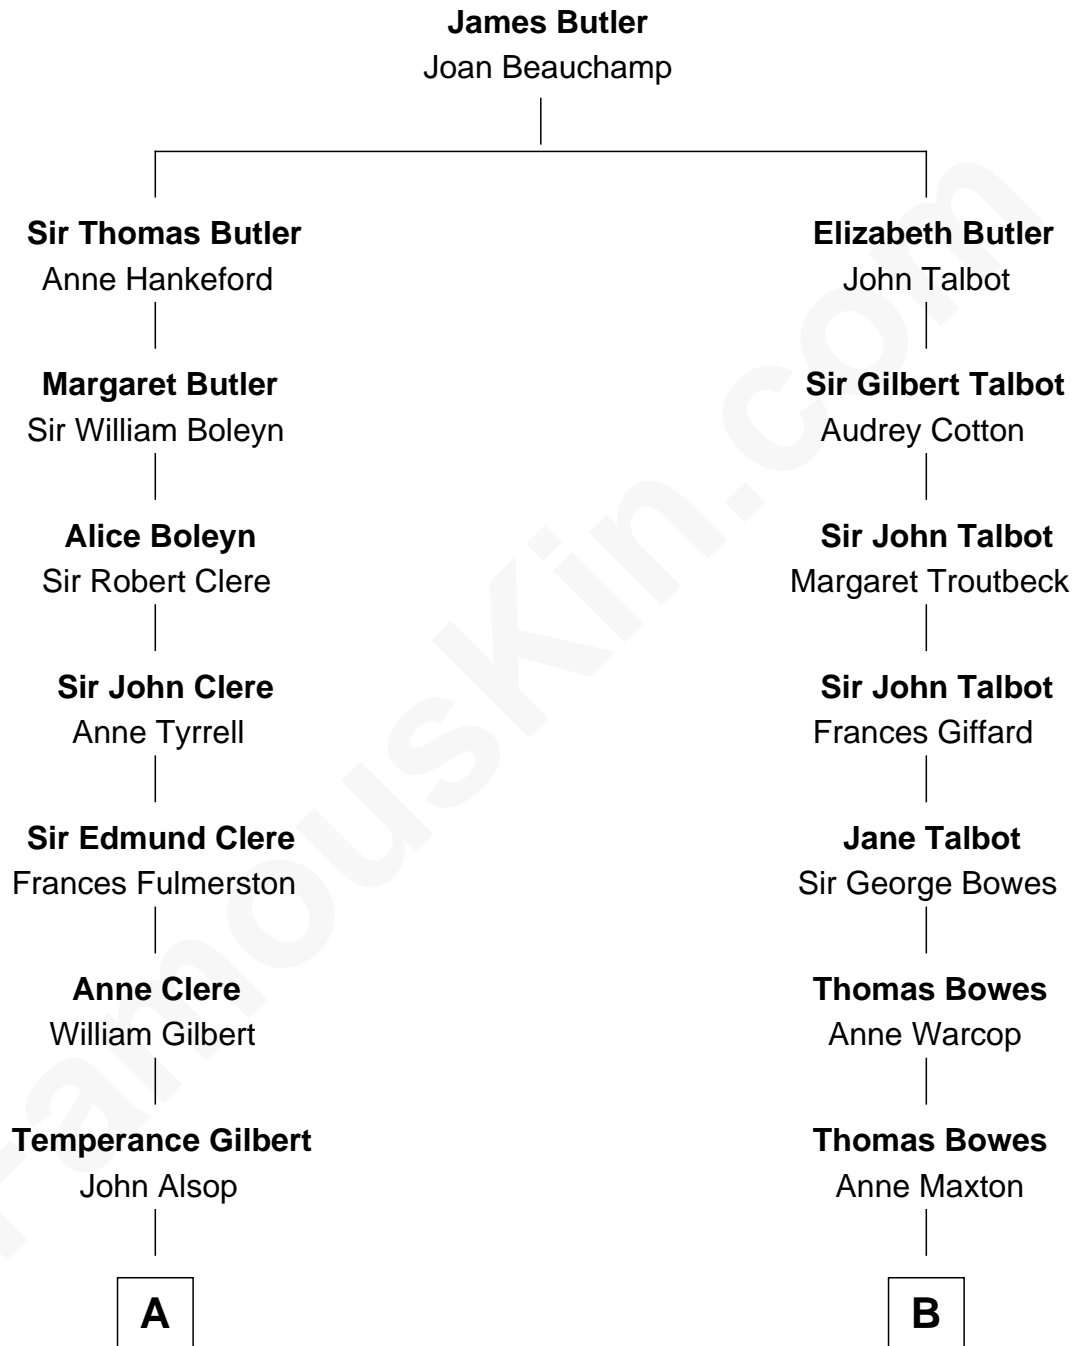

FamousKin.com Relationship Chart of

Treat Williams

TV & Movie Actor

16th cousin 2 times removed of

Benedict Cumberbatch

Movie, Television and Stage Actor

C

—
Marian Andrew
Richard Norman Williams