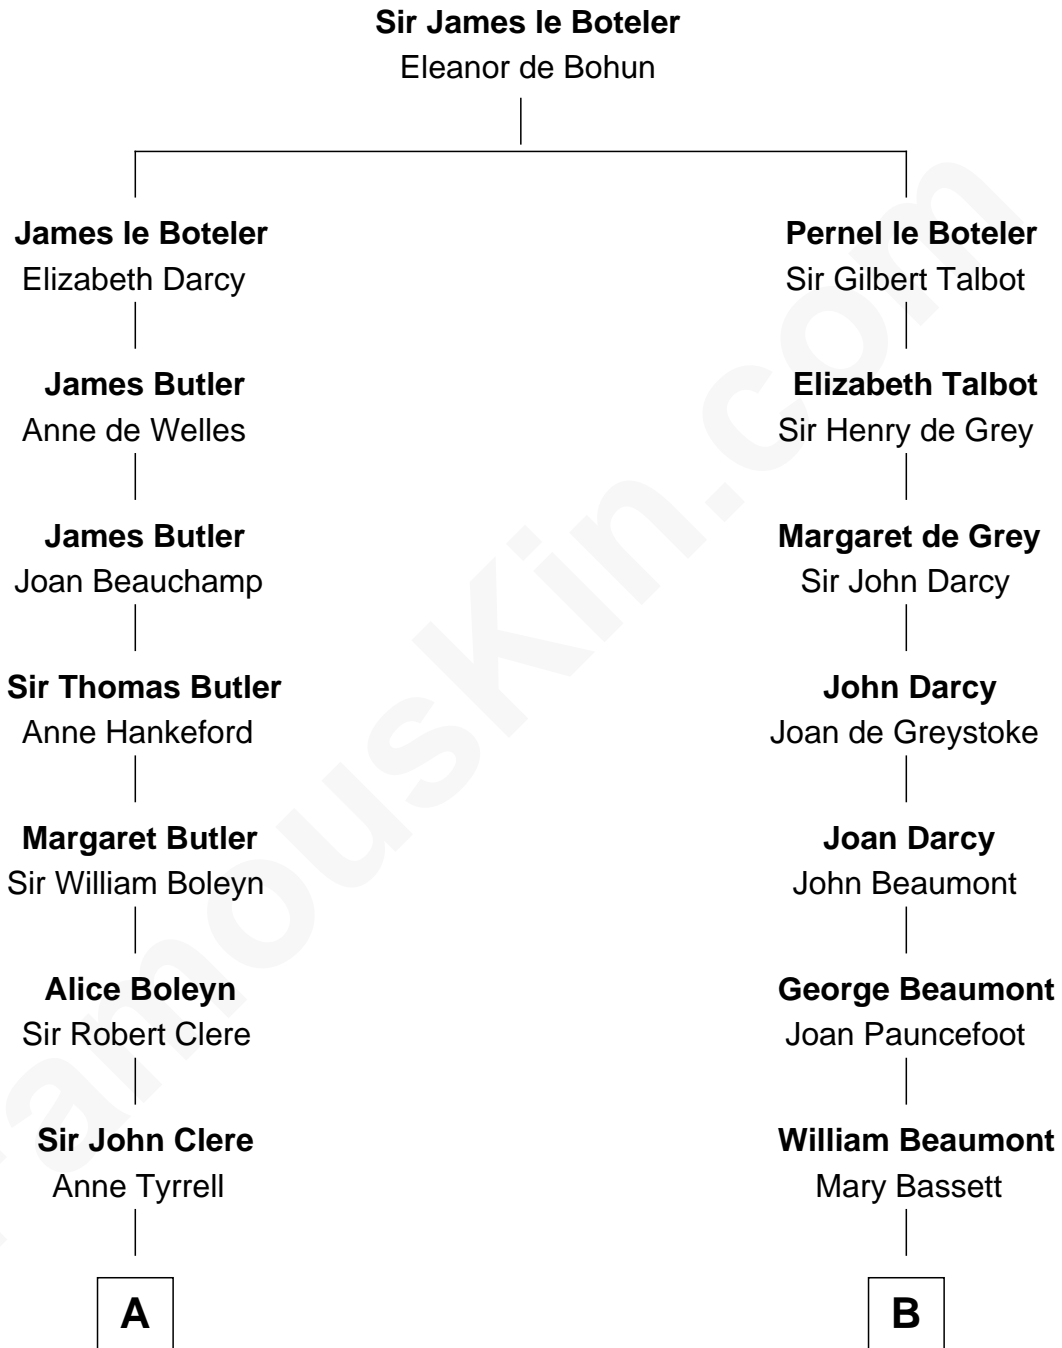

# FamousKin.com Relationship Chart of

**Treat Williams**

*TV & Movie Actor*

17th cousin 4 times removed of

**Sir Arthur Conan Doyle**

*Author, "Sherlock Holmes"*

**C**

—  
**Rufus M. Gillette**

Abigail Payne

—  
**Mary Abigail Gillette**

George Willey Andrew

—  
**Treat Payne Andrew**

Eleanor Barnum

—  
**Marian Andrew**

Richard Norman Williams

—  
**Treat Williams**