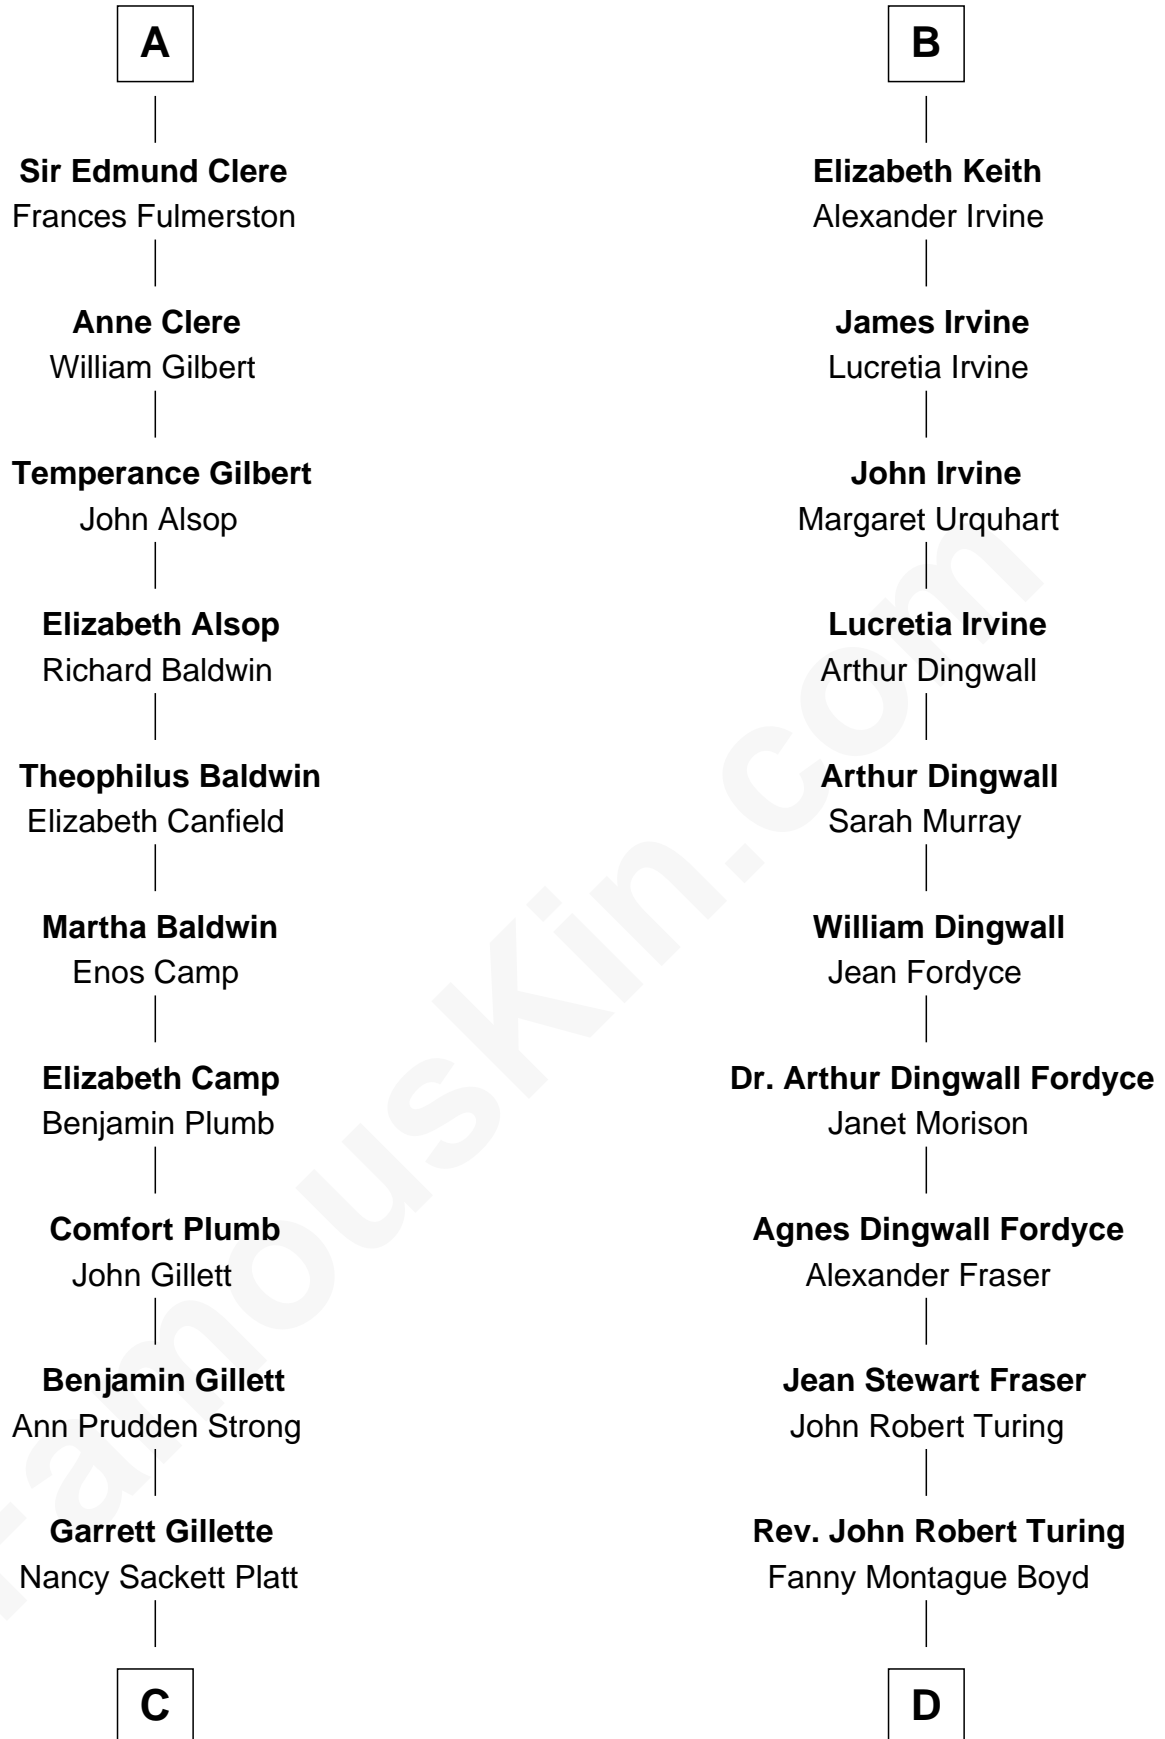

FamousKin.com Relationship Chart of

Treat Williams

TV & Movie Actor

18th cousin 3 times removed of

Alan Turing

WWII Codebreaker of Nazi Enigma Machine

Treat Williams photo by [Philipp Wüst](#) (CC BY SA 3.0 DE)