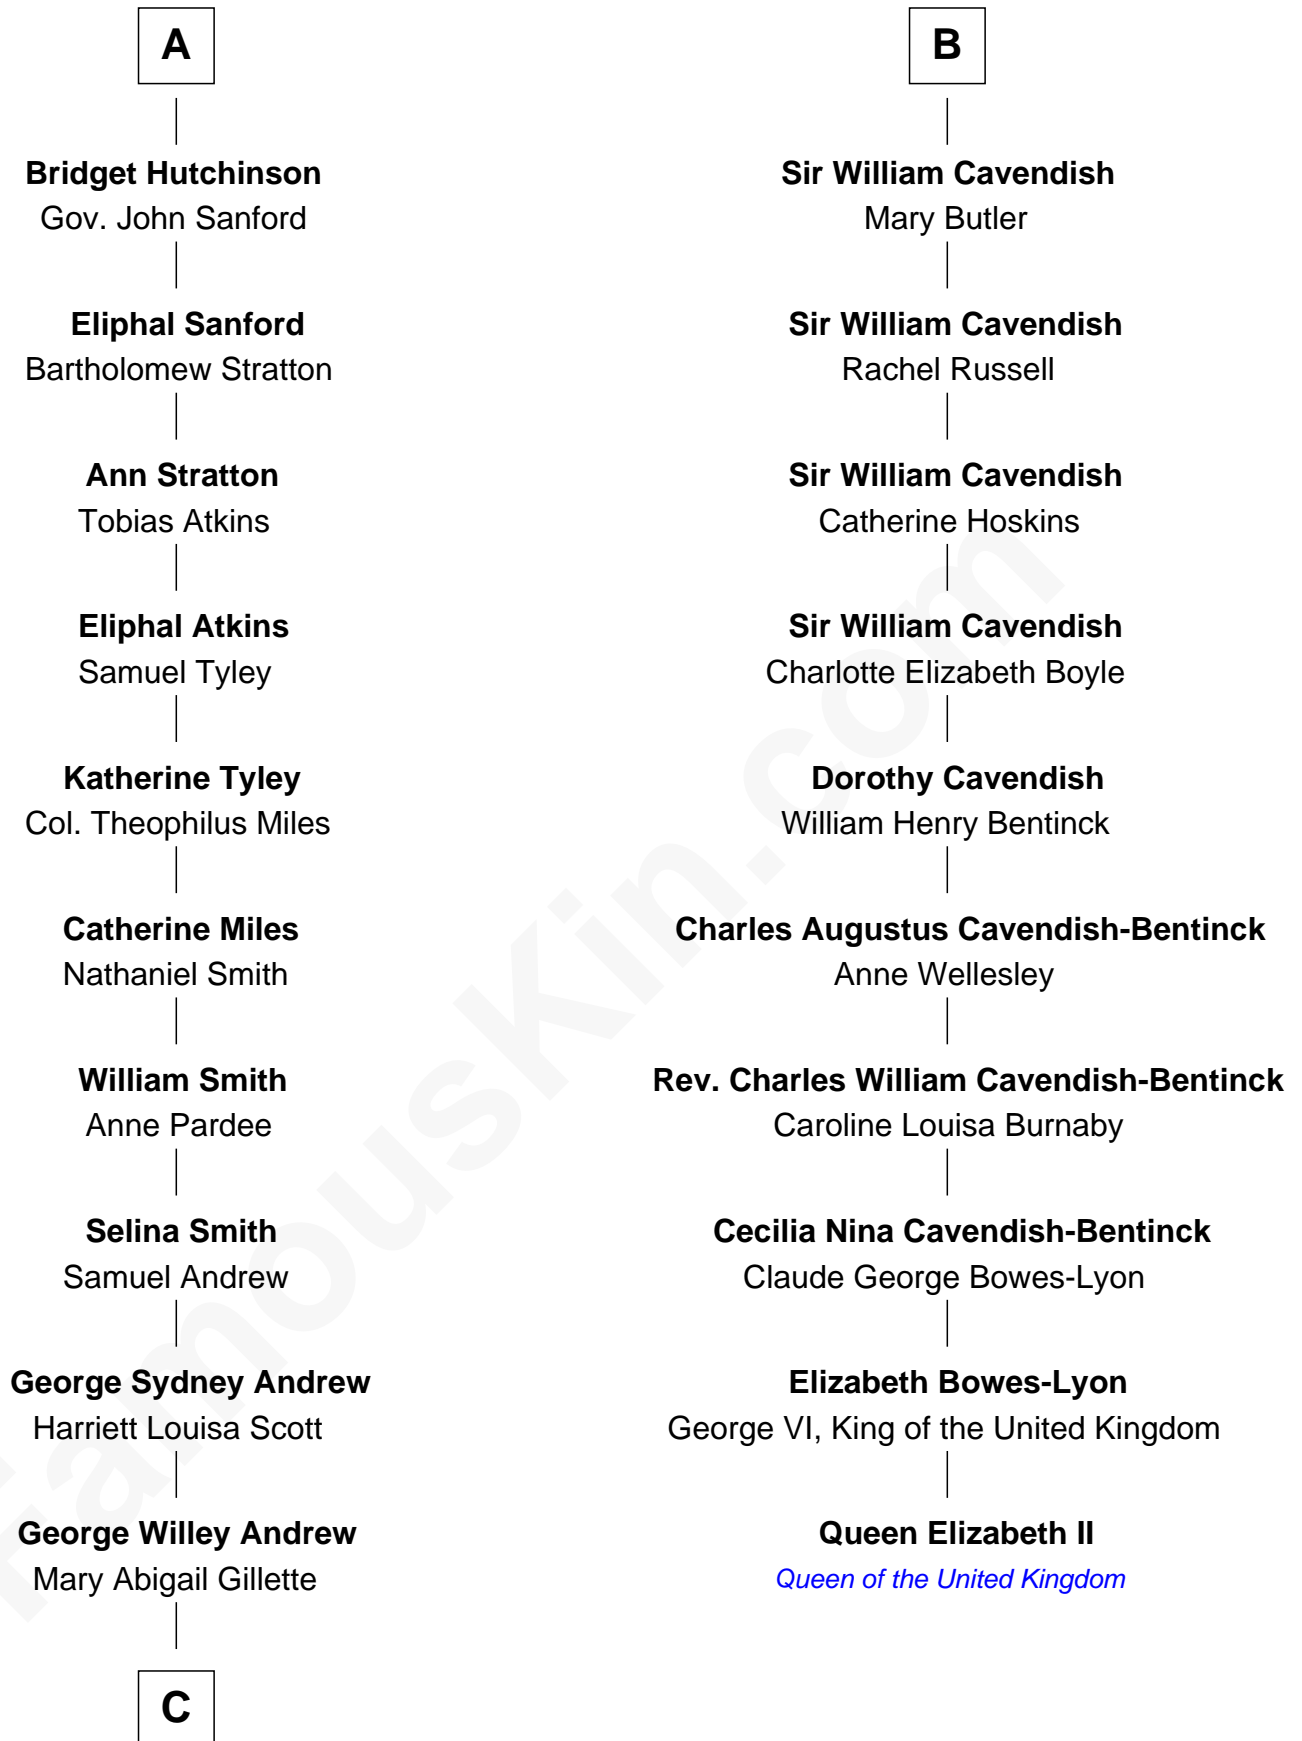

FamousKin.com Relationship Chart of

Treat Williams

TV & Movie Actor

16th cousin 3 times removed of

Queen Elizabeth II

Queen of the United Kingdom

C

—
Treat Payne Andrew

Eleanor Barnum

—
Marian Andrew

Richard Norman Williams

—
Treat Williams

TV & Movie Actor

FamousKin.com