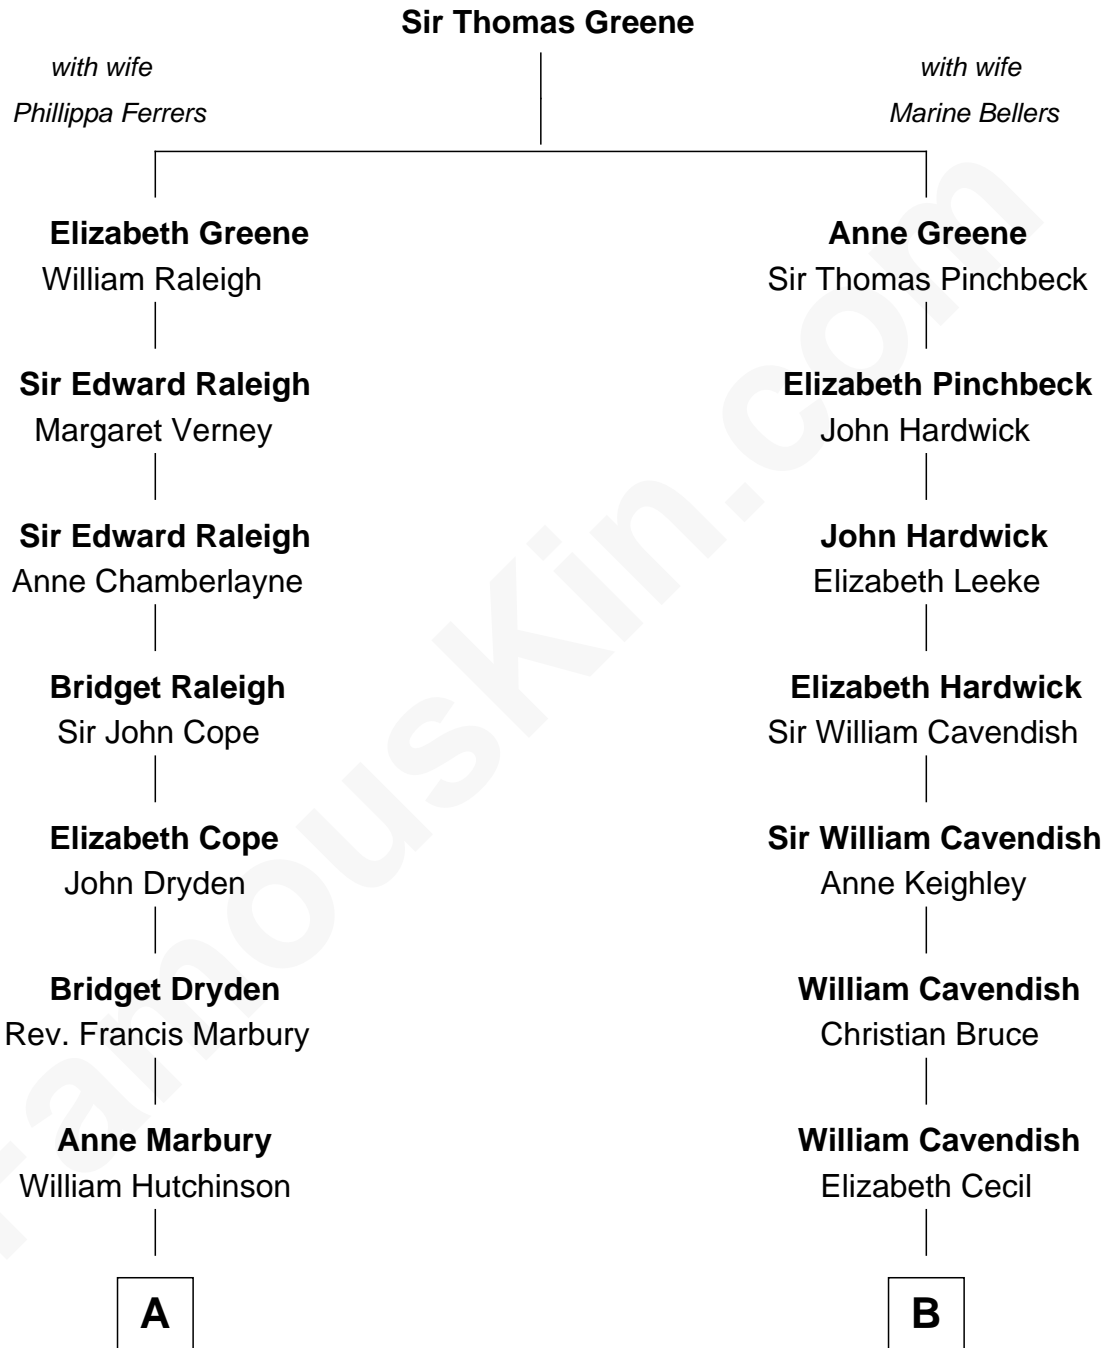

FamousKin.com Relationship Chart of

Treat Williams

TV & Movie Actor

16th cousin 3 times removed of

Queen Elizabeth II

Queen of the United Kingdom

C

—
Treat Payne Andrew

Eleanor Barnum

—
Marian Andrew

Richard Norman Williams

—
Treat Williams

TV & Movie Actor

FamousKin.com