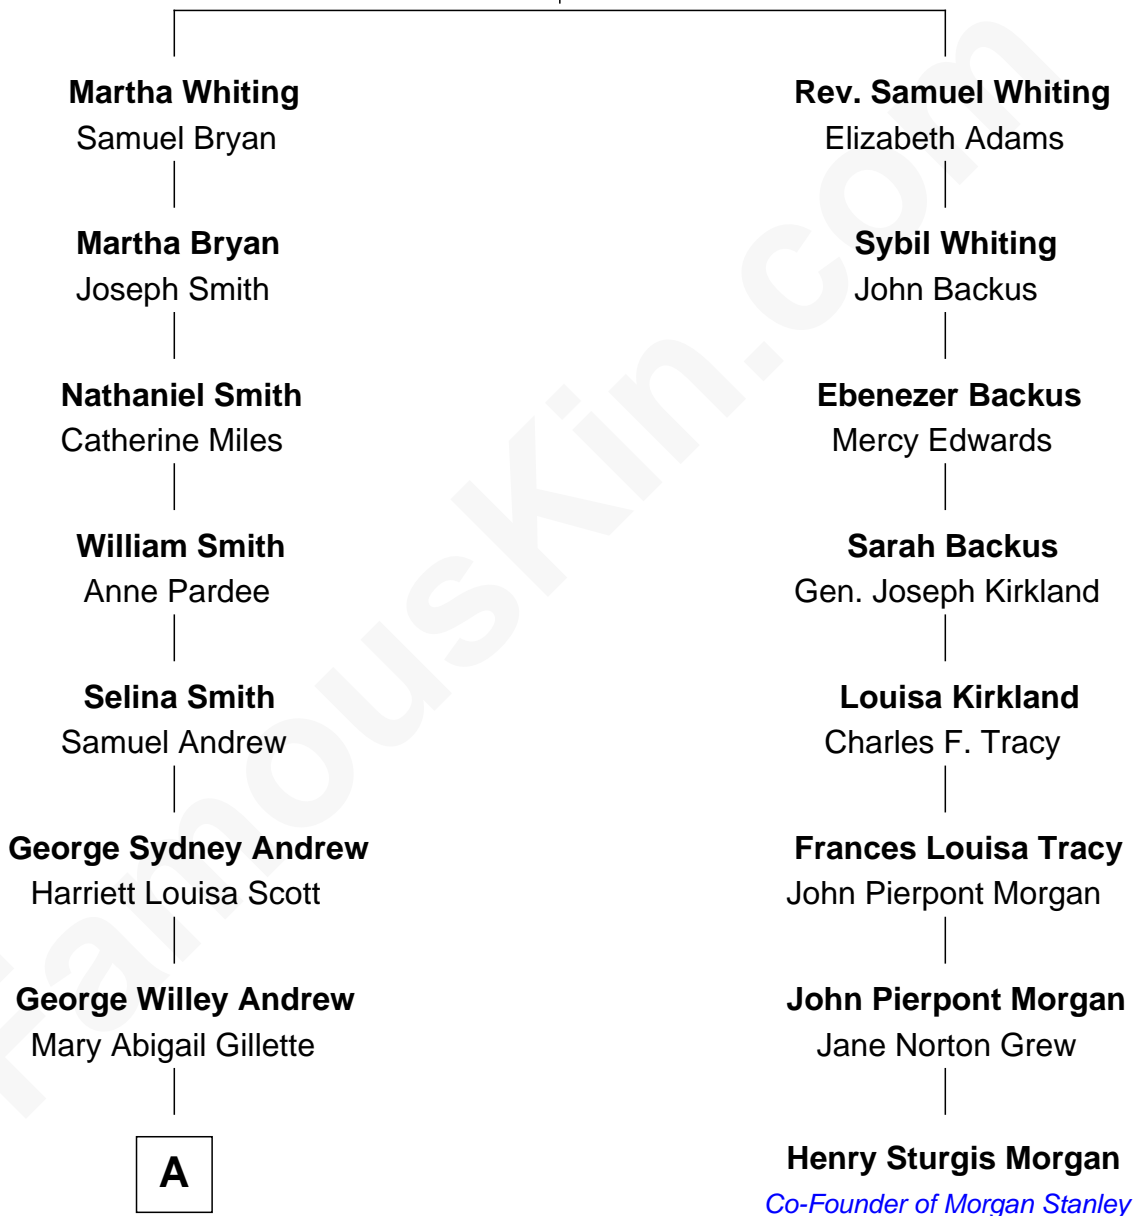

FamousKin.com Relationship Chart of

Treat Williams

TV & Movie Actor

7th cousin 2 times removed of

Henry Sturgis Morgan

Co-Founder of Morgan Stanley

Rev. John Whiting

Sybil Collins

A

—
Treat Payne Andrew

Eleanor Barnum

—
Marian Andrew

Richard Norman Williams

—
Treat Williams

TV & Movie Actor

FamousKin.com