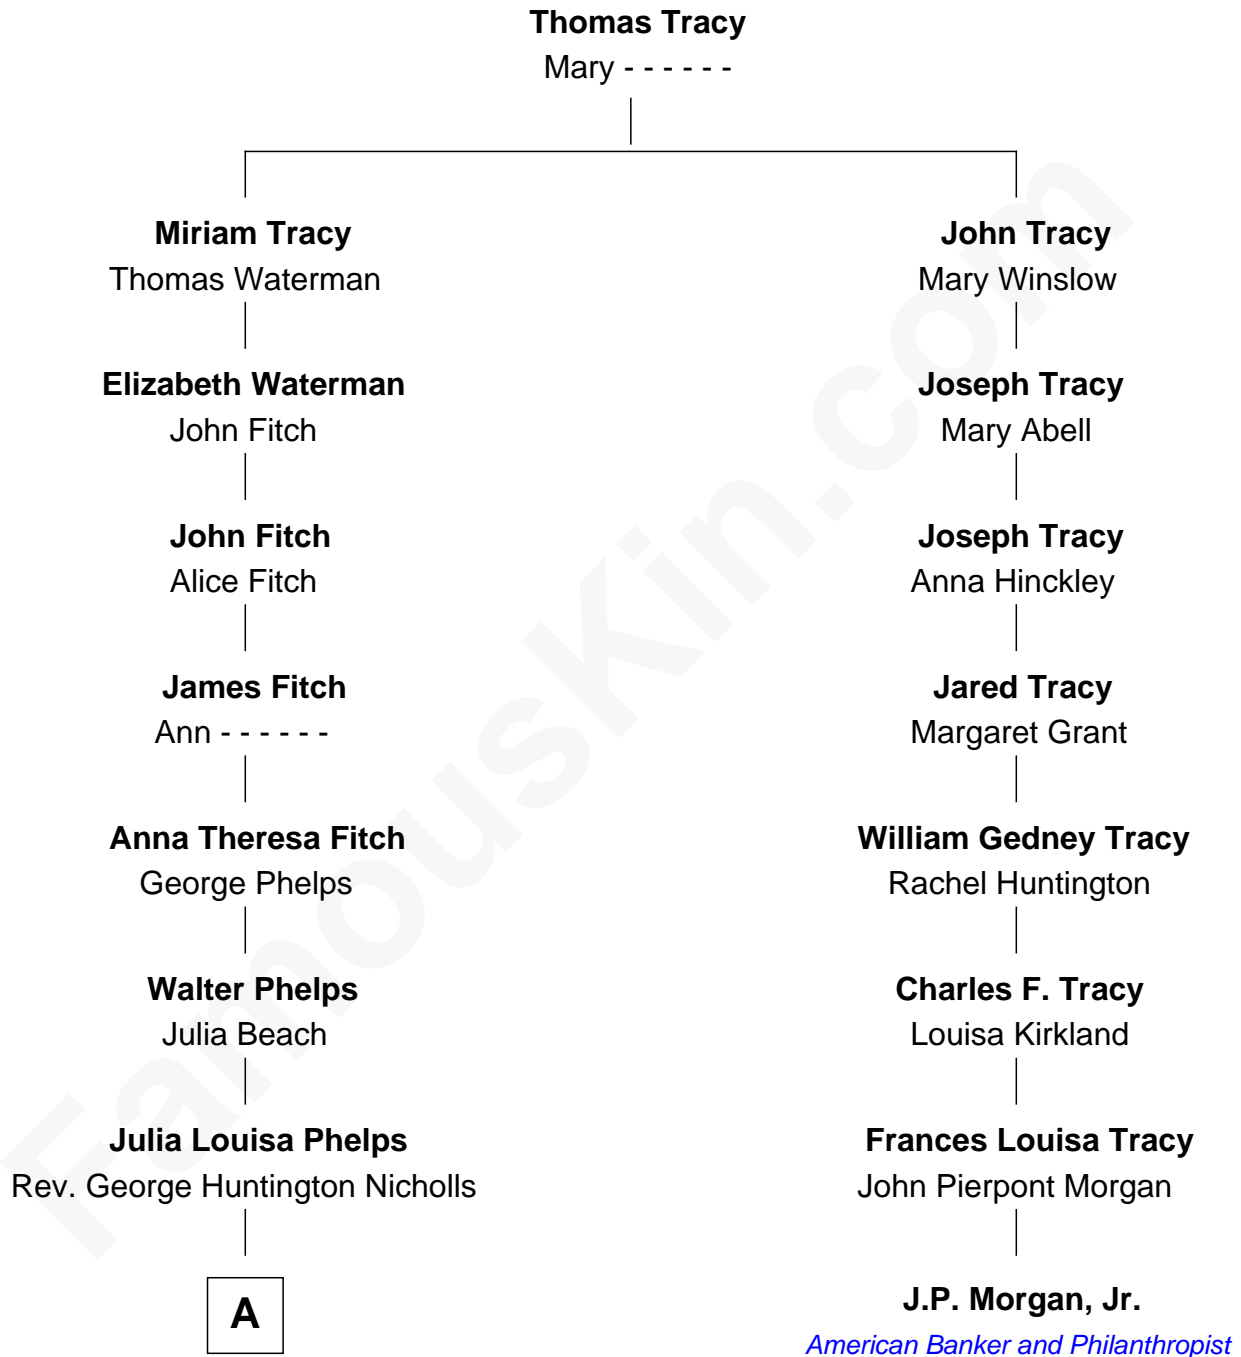

# FamousKin.com Relationship Chart of

**Treat Williams**

*TV & Movie Actor*

7th cousin 4 times removed of

**J.P. Morgan, Jr.**

*American Banker and Philanthropist*

**A**

—  
**Mary Nicholls**

Charles W. Barnum

—  
**Richard Nicholls Barnum**

Marian Hutchison Cocks

—  
**Eleanor Barnum**

Treat Payne Andrew

—  
**Marian Andrew**

Richard Norman Williams

—  
**Treat Williams**