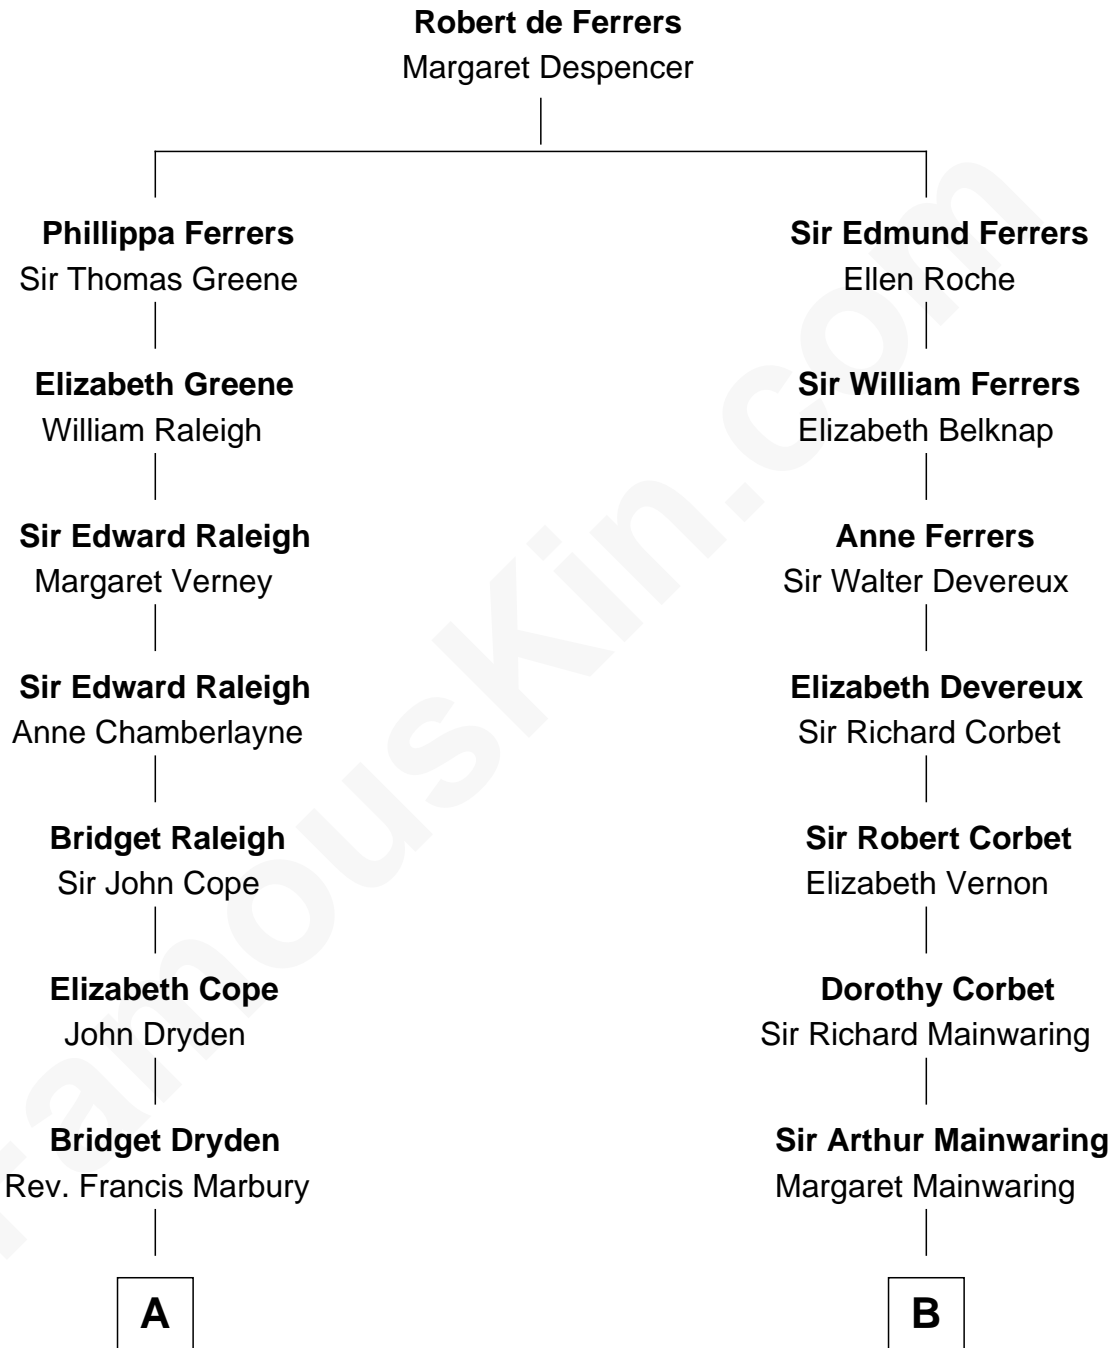

# FamousKin.com Relationship Chart of

**Treat Williams**

*TV & Movie Actor*

17th cousin 3 times removed of

**J.P. Morgan, Jr.**

*American Banker and Philanthropist*

**C**

George Willey Andrew

Mary Abigail Gillette

Treat Payne Andrew

Eleanor Barnum

Marian Andrew

Richard Norman Williams

Treat Williams

*TV & Movie Actor*

FamousKin.com