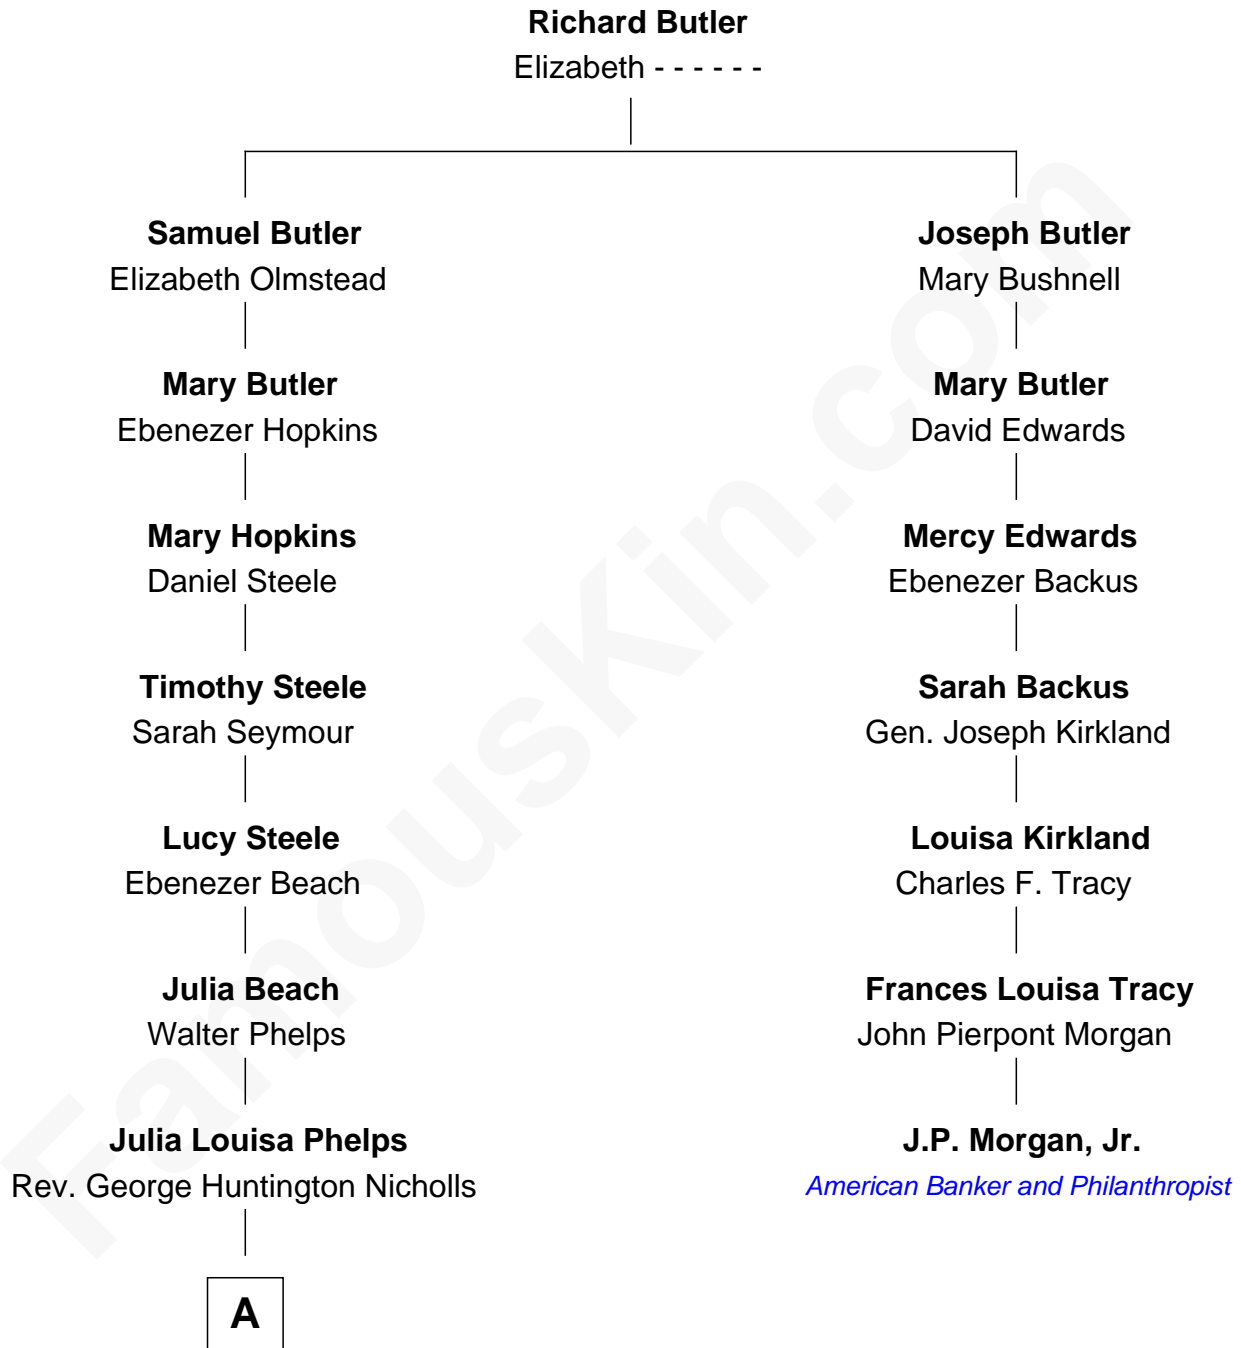

FamousKin.com Relationship Chart of

Treat Williams

TV & Movie Actor

6th cousin 5 times removed of

J.P. Morgan, Jr.

American Banker and Philanthropist

A

—
Mary Nicholls

Charles W. Barnum

—
Richard Nicholls Barnum

Marian Hutchison Cocks

—
Eleanor Barnum

Treat Payne Andrew

—
Marian Andrew

Richard Norman Williams

—
Treat Williams