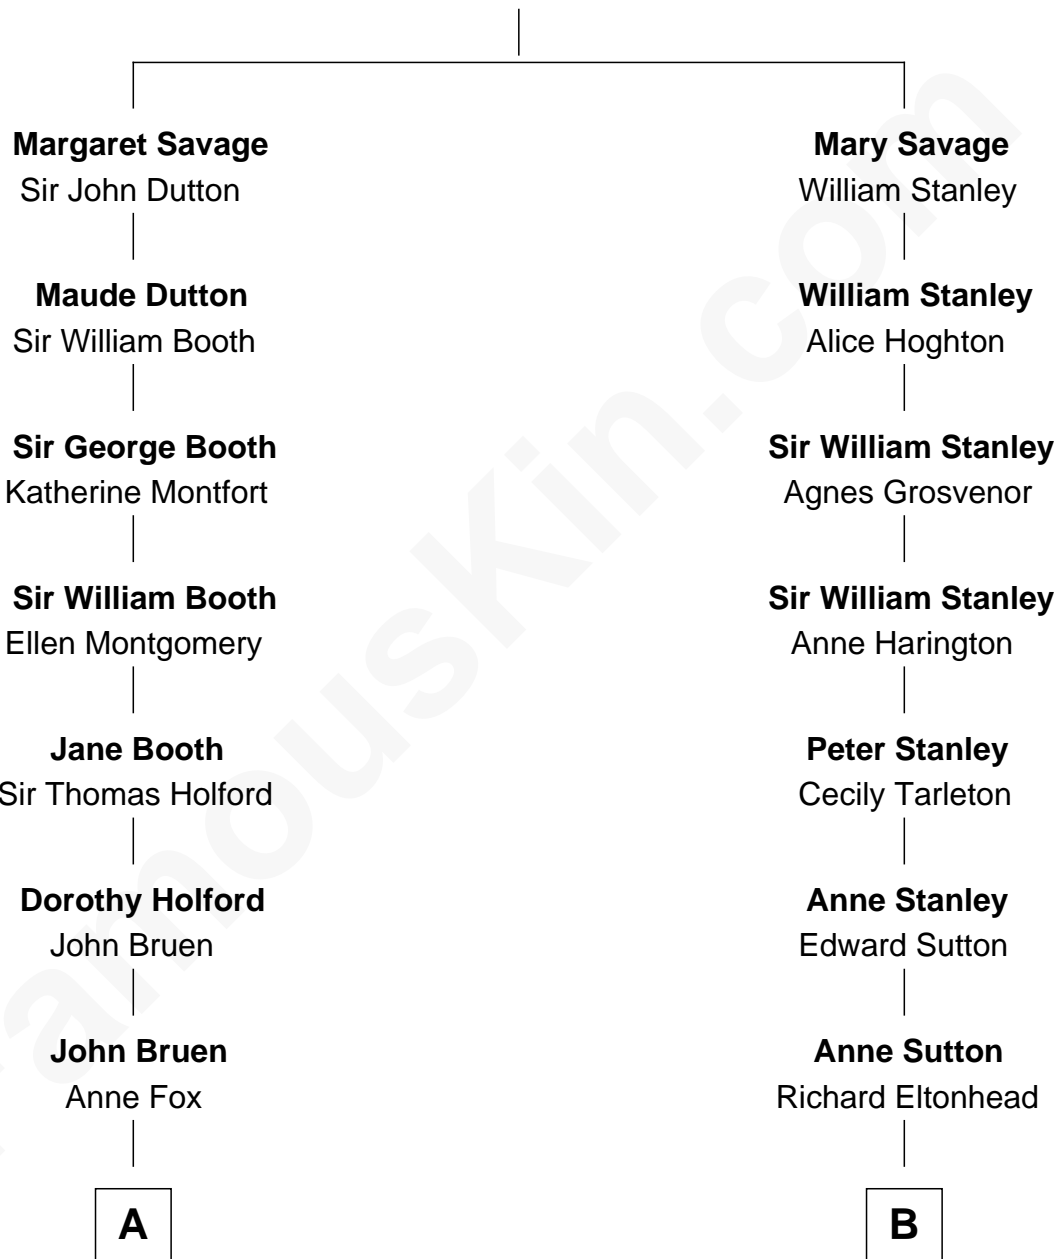

FamousKin.com Relationship Chart of

Treat Williams

TV & Movie Actor

13th cousin 6 times removed of

Fitzhugh Lee

40th Governor of Virginia

Sir John Savage
Maud de Swinnerton

C

—
Eleanor Barnum
Treat Payne Andrew

—
Marian Andrew
Richard Norman Williams

—
Treat Williams
TV & Movie Actor

FamousKin.com