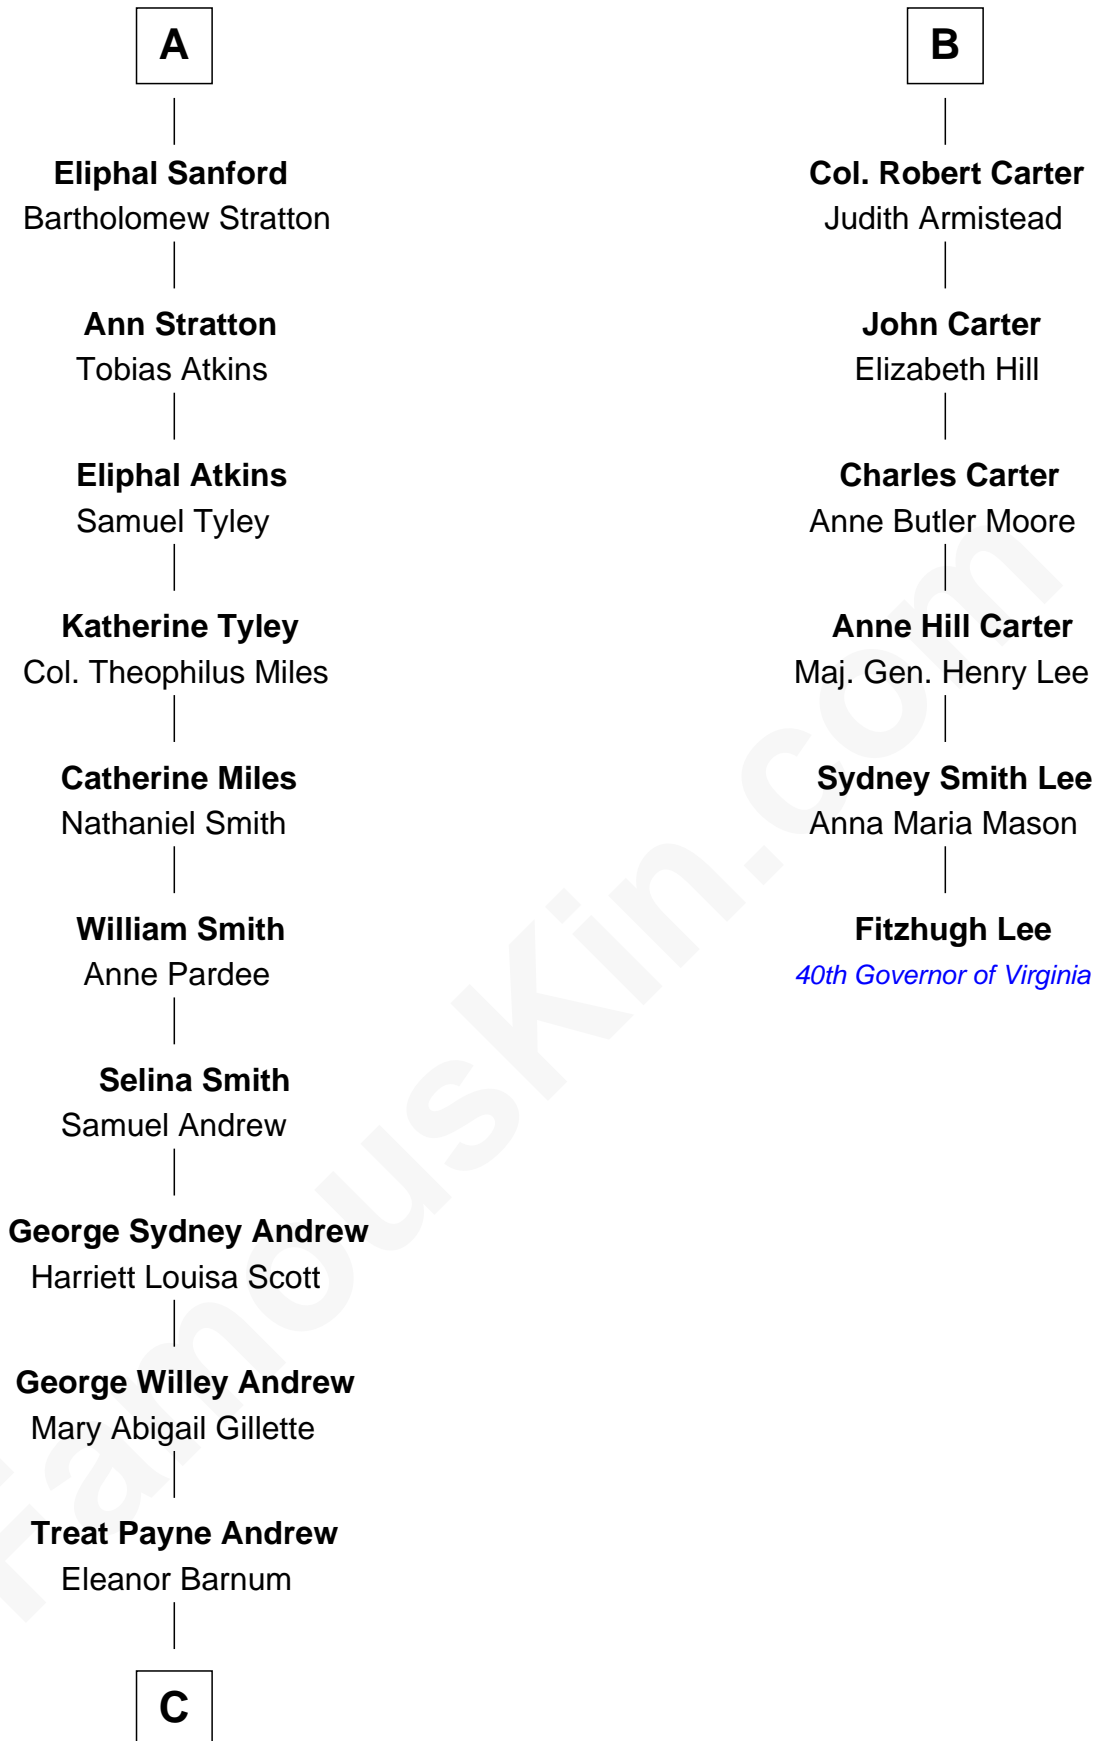

FamousKin.com Relationship Chart of

Treat Williams

TV & Movie Actor

12th cousin 6 times removed of

Fitzhugh Lee

40th Governor of Virginia

Sir Thomas Blount
Margaret de Gresley

Sir Thomas Blount
Agnes Hawley

Anne Blount
William Marbury

Robert Marbury
Katherine Williamson

William Marbury
Agnes Lenton

Rev. Francis Marbury
Bridget Dryden

Anne Marbury
William Hutchinson

Bridget Hutchinson
Gov. John Sanford

A

Sir Walter Blount
Helena Byron

Sir William Blount
Margaret Echyngham

Elizabeth Blount
Sir Andrews de Windsor

Edith Windsor
George Ludlow

Thomas Ludlow
Jane Pyle

Gabriel Ludlow
Phillis - - - - -

Sarah Ludlow
Col. John Carter

B

C

Marian Andrew
Richard Norman Williams

Treat Williams
TV & Movie Actor

FamousKin.com

Treat Williams photo by [Philipp Wüst](#) (CC BY SA 3.0 DE)