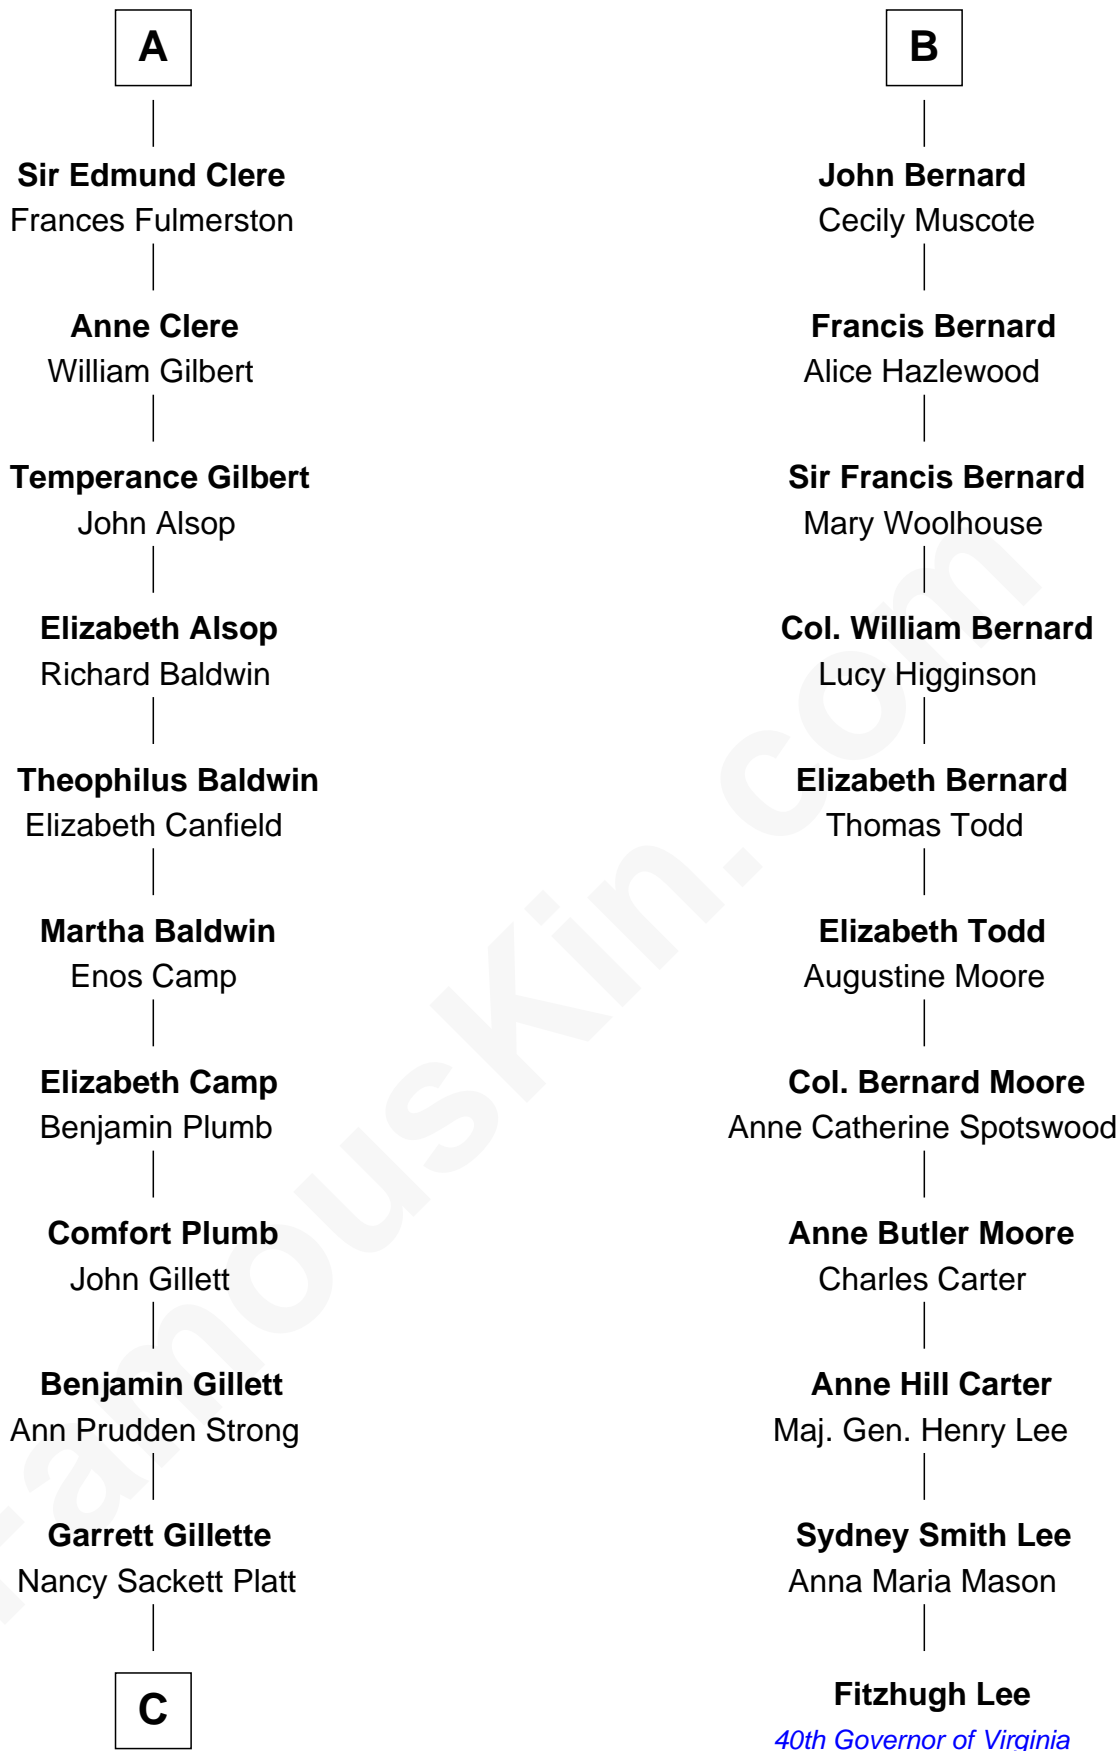

# FamousKin.com Relationship Chart of

**Treat Williams**

*TV & Movie Actor*

17th cousin 4 times removed of

**Fitzhugh Lee**

*40th Governor of Virginia*

**C**

—  
**Rufus M. Gillette**

Abigail Payne

—  
**Mary Abigail Gillette**

George Willey Andrew

—  
**Treat Payne Andrew**

Eleanor Barnum

—  
**Marian Andrew**

Richard Norman Williams

—  
**Treat Williams**