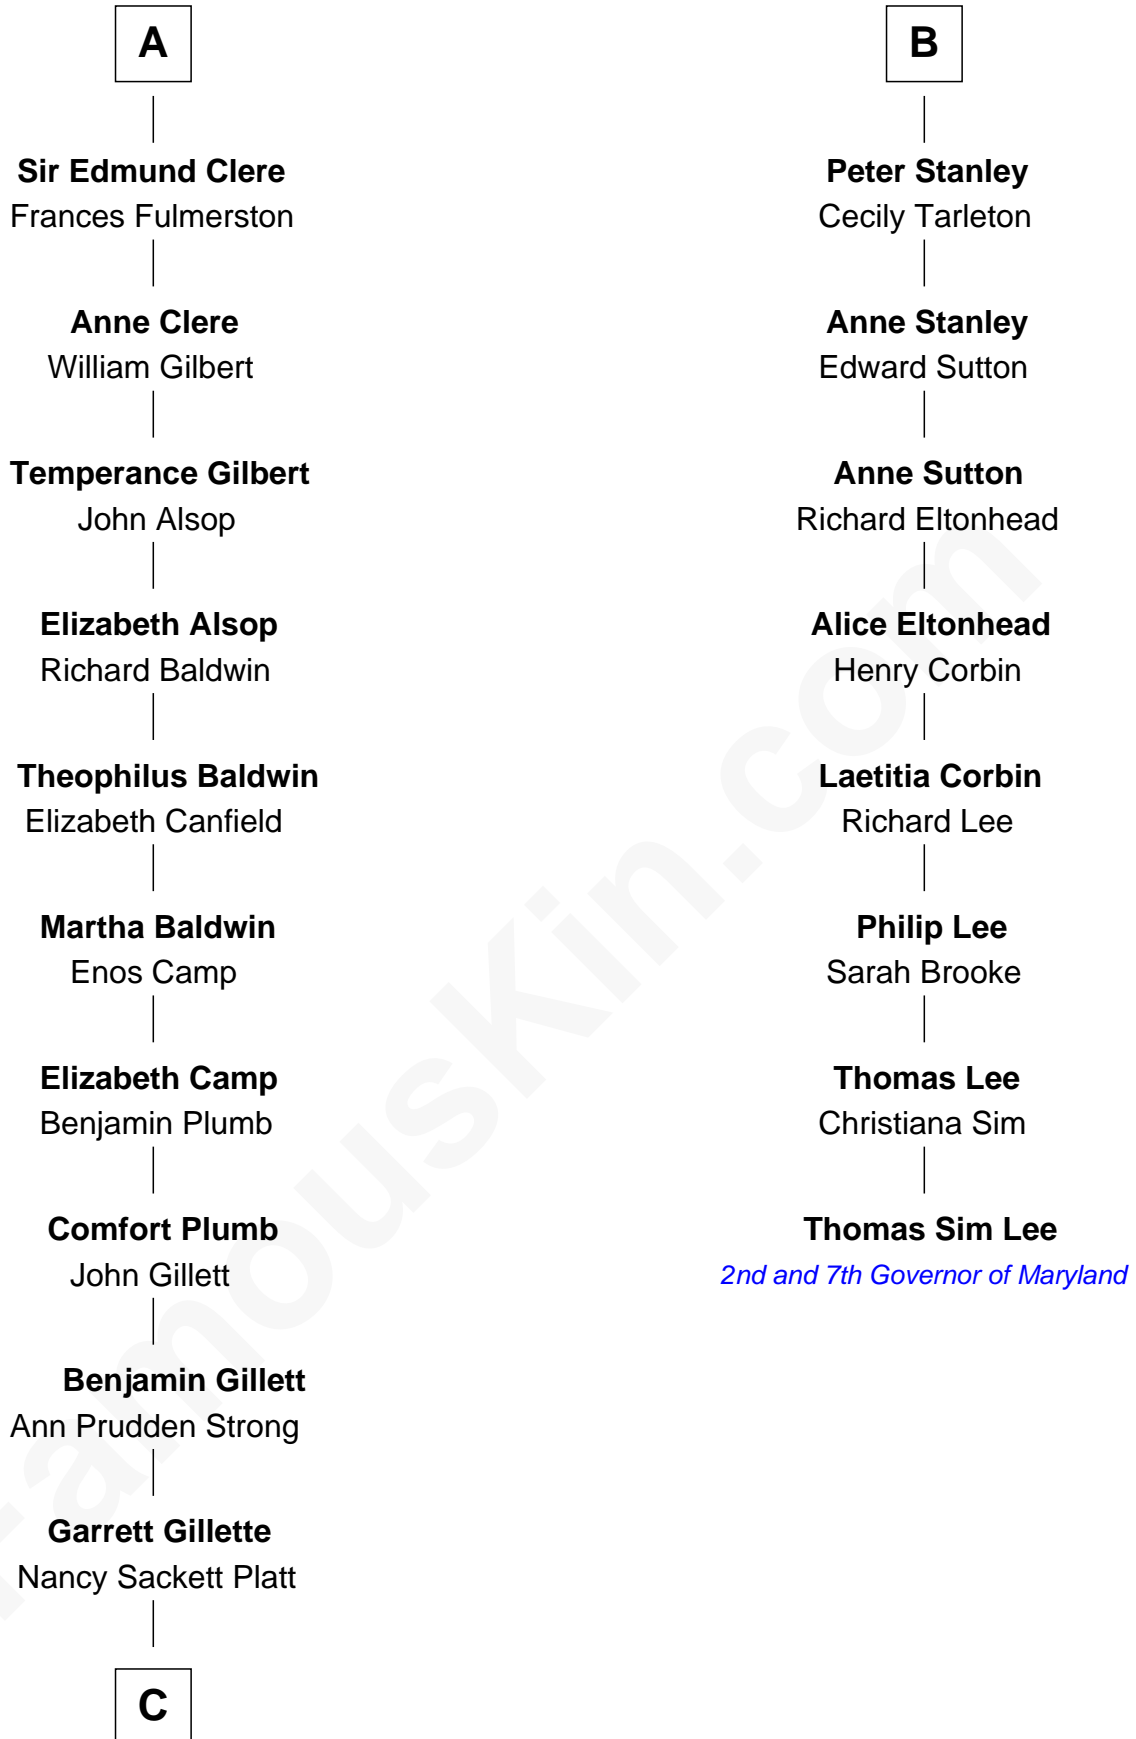

FamousKin.com Relationship Chart of

Treat Williams

TV & Movie Actor

14th cousin 7 times removed of

Thomas Sim Lee

2nd and 7th Governor of Maryland

Ralph de Stafford

*with wife
Margaret de Audley*

Maud de Swinnerton
Sir John Savage

Elizabeth Morley
Sir John Arundell

Mary Savage
William Stanley

Anne Arundell
Sir James Tyrrell

William Stanley
Alice Hoghton

Sir Thomas Tyrrell
Margaret Willoughby

Sir William Stanley
Agnes Grosvenor

Anne Tyrrell
Sir John Clere

Sir William Stanley
Anne Harington

A

B

C

—
Rufus M. Gillette

Abigail Payne

—
Mary Abigail Gillette