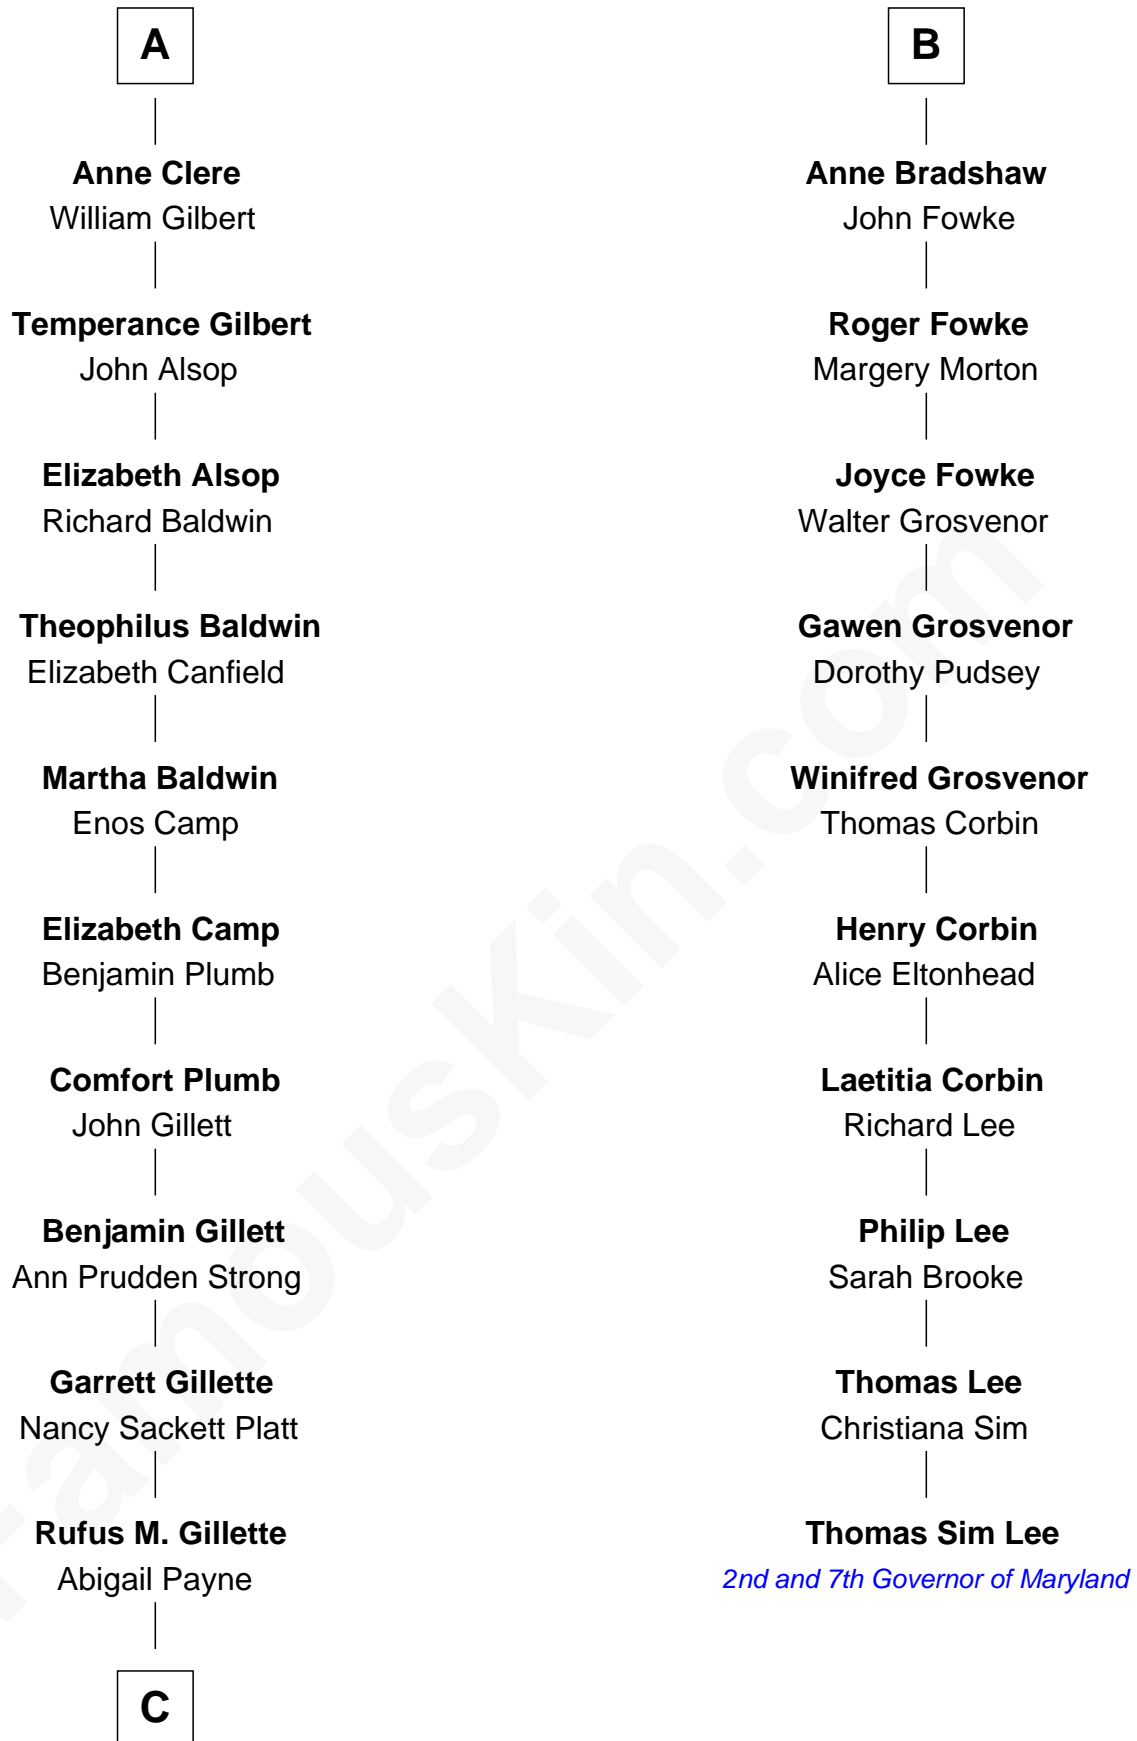

# FamousKin.com Relationship Chart of

**Treat Williams**

*TV & Movie Actor*

16th cousin 4 times removed of

**Thomas Sim Lee**

*2nd and 7th Governor of Maryland*

**C**

—  
**Mary Abigail Gillette**  
George Willey Andrew

—  
**Treat Payne Andrew**  
Eleanor Barnum

—  
**Marian Andrew**  
Richard Norman Williams

—  
**Treat Williams**  
*TV & Movie Actor*

FamousKin.com