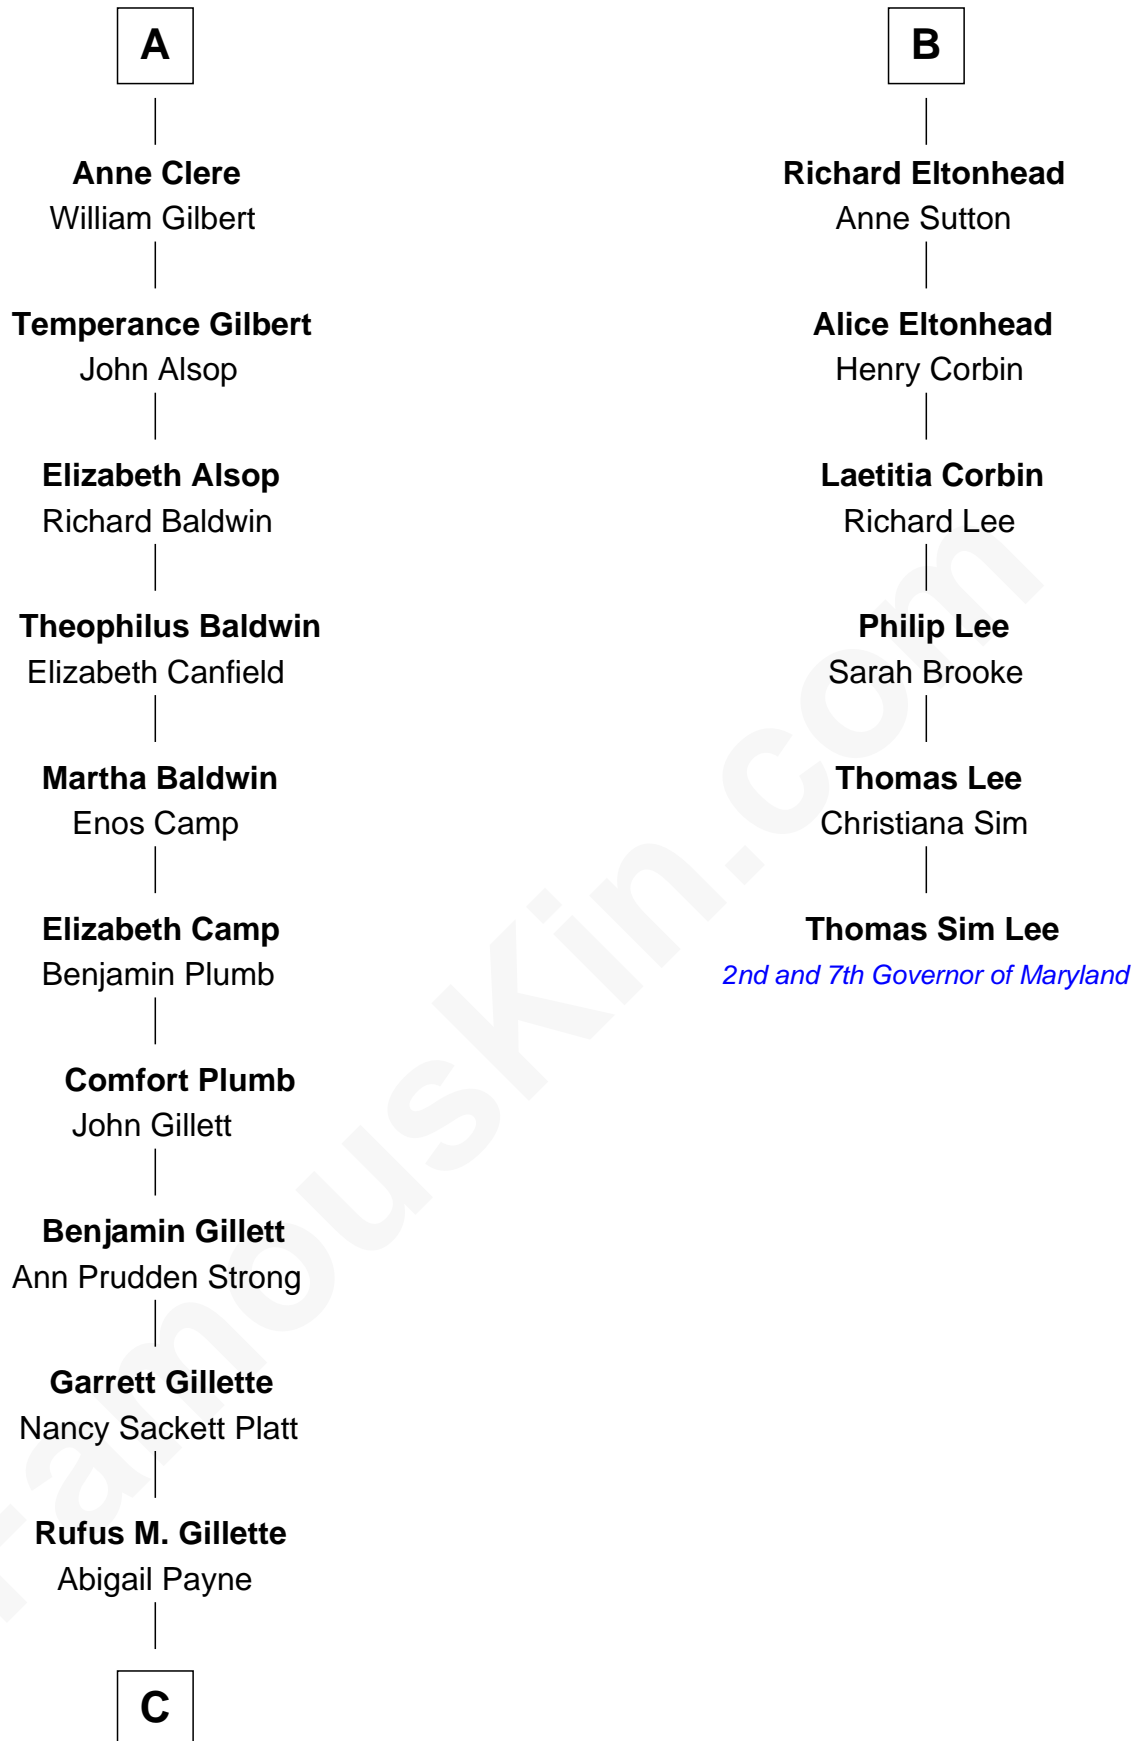

# FamousKin.com Relationship Chart of

**Treat Williams**

*TV & Movie Actor*

12th cousin 8 times removed of

**Thomas Sim Lee**

*2nd and 7th Governor of Maryland*

**Sir Richard Fitzalan**

Elizabeth de Bohun

**Joan Fitzalan**  
Sir William Beauchamp

**Joan Beauchamp**  
James Butler

**Sir Thomas Butler**  
Anne Hankeford

**Margaret Butler**  
Sir William Boleyn

**Alice Boleyn**  
Sir Robert Clere

**Sir John Clere**  
Anne Tyrrell

**Sir Edmund Clere**  
Frances Fulmerston

**A**

**Elizabeth Fitzalan**  
Sir Robert Goushill

**Joan Goushill**  
Sir Thomas Stanley

**Katherine Stanley**  
Sir John Savage

**Dulcia Savage**  
Sir Henry Bold

**Maud Bold**  
Thomas Gerard

**Jennet Gerard**  
Richard Eltonhead

**William Eltonhead**  
Anne Bowers

**B**

**C**

—  
**Mary Abigail Gillette**  
George Willey Andrew

—  
**Treat Payne Andrew**  
Eleanor Barnum