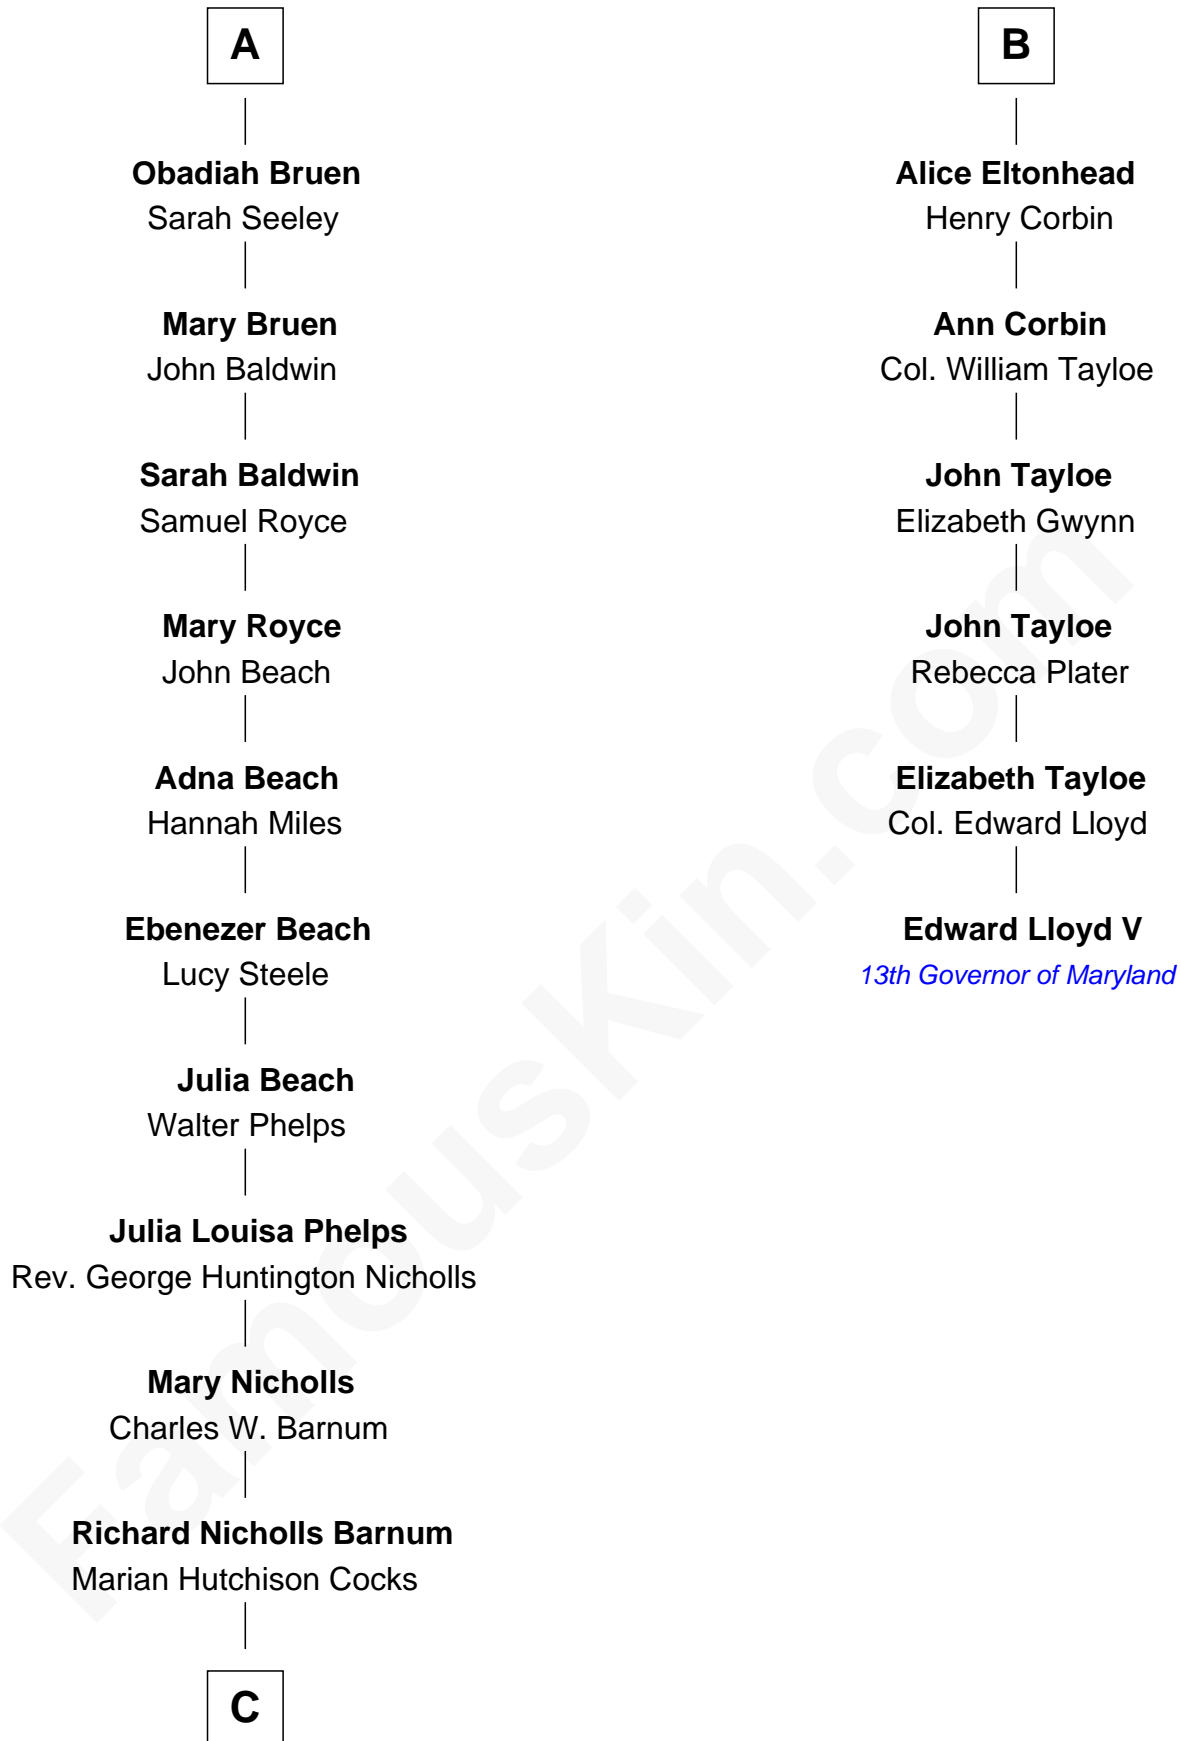

FamousKin.com Relationship Chart of

Treat Williams

TV & Movie Actor

12th cousin 7 times removed of

Edward Lloyd V

13th Governor of Maryland

Sir John Savage
Maud de Swinnerton

Margaret Savage
Sir John Dutton

Maude Dutton
Sir William Booth

Sir George Booth
Katherine Montfort

Sir William Booth
Ellen Montgomery

Jane Booth
Sir Thomas Holford

Dorothy Holford
John Bruen

John Bruen
Anne Fox

A

Mary Savage
William Stanley

William Stanley
Alice Hoghton

Sir William Stanley
Agnes Grosvenor

Sir William Stanley
Anne Harington

Peter Stanley
Cecily Tarleton

Anne Stanley
Edward Sutton

Anne Sutton
Richard Eltonhead

B

C