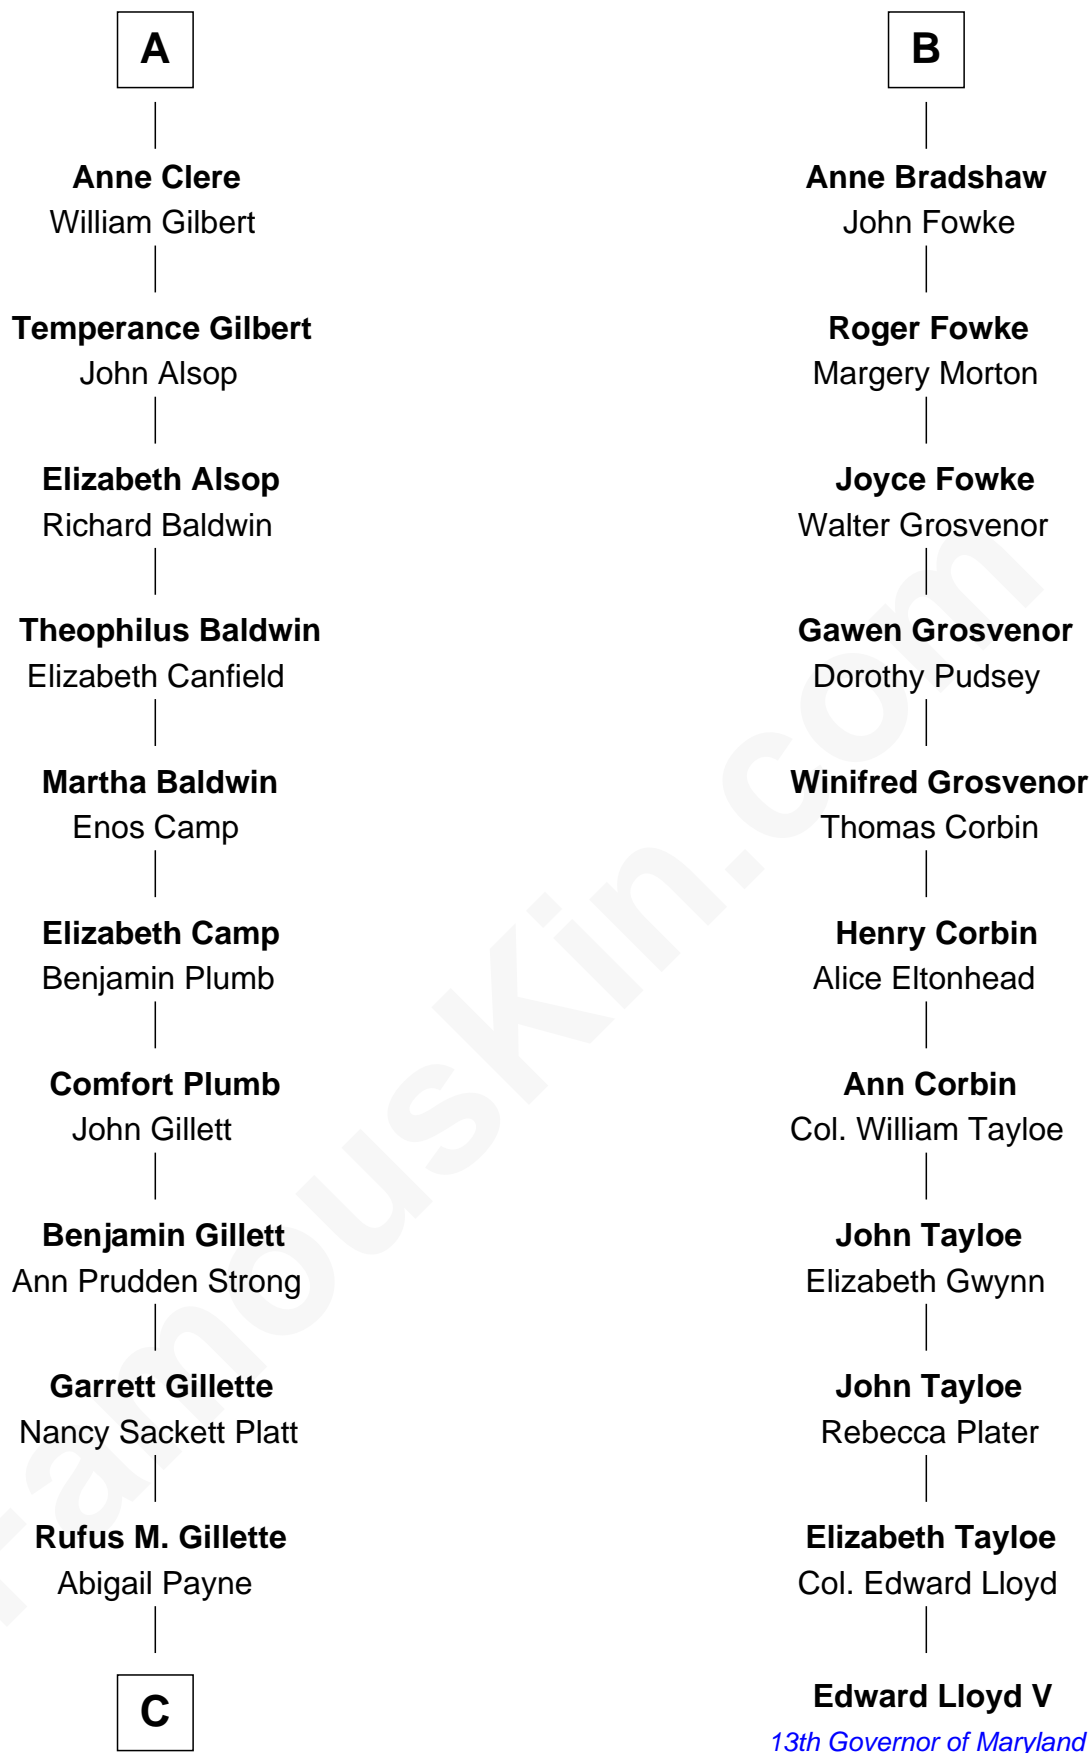

FamousKin.com Relationship Chart of

Treat Williams

TV & Movie Actor

17th cousin 3 times removed of

Edward Lloyd V

13th Governor of Maryland

John de Welles

Maud de Roos

Anne de Welles

James Butler

James Butler

Joan Beauchamp

Sir Thomas Butler

Anne Hankeford

Margaret Butler

Sir William Boleyn

Stephen le Scrope

Maude le Scrope

Sir Baldwin Freville

Joyce Freville

Sir Roger Aston

Sir Robert Aston

Isabel Brereton

John Aston

Elizabeth Delves

Margaret Aston

John Kinnersley

Isabel Kinnersley

John Bradshaw

B

C

—
Mary Abigail Gillette
George Willey Andrew