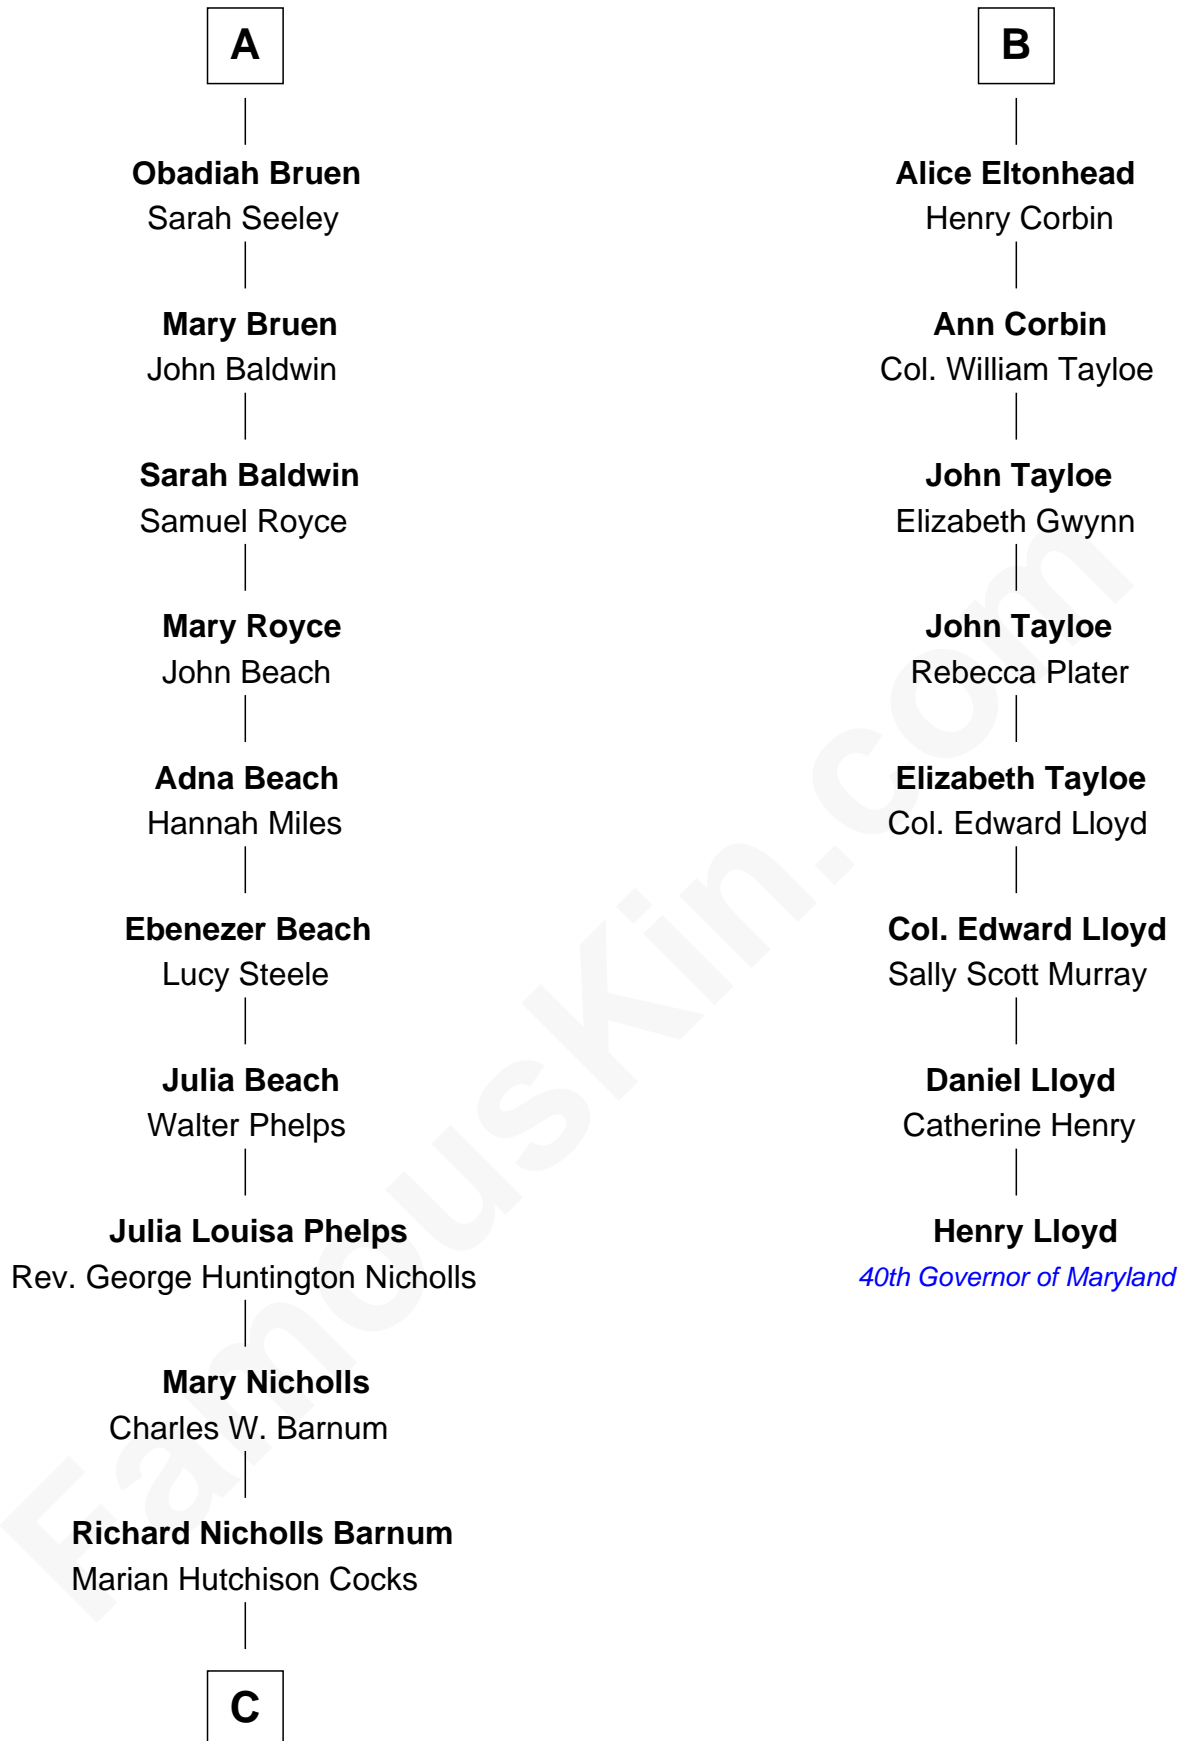

FamousKin.com Relationship Chart of

Treat Williams

TV & Movie Actor

14th cousin 5 times removed of

Henry Lloyd

40th Governor of Maryland

Sir John Savage
Maud de Swinnerton

Margaret Savage
Sir John Dutton

Maude Dutton
Sir William Booth

Sir George Booth
Katherine Montfort

Sir William Booth
Ellen Montgomery

Jane Booth
Sir Thomas Holford

Dorothy Holford
John Bruen

John Bruen
Anne Fox

A

Mary Savage
William Stanley

William Stanley
Alice Hoghton

Sir William Stanley
Agnes Grosvenor

Sir William Stanley
Anne Harington

Peter Stanley
Cecily Tarleton

Anne Stanley
Edward Sutton

Anne Sutton
Richard Eltonhead

B

C