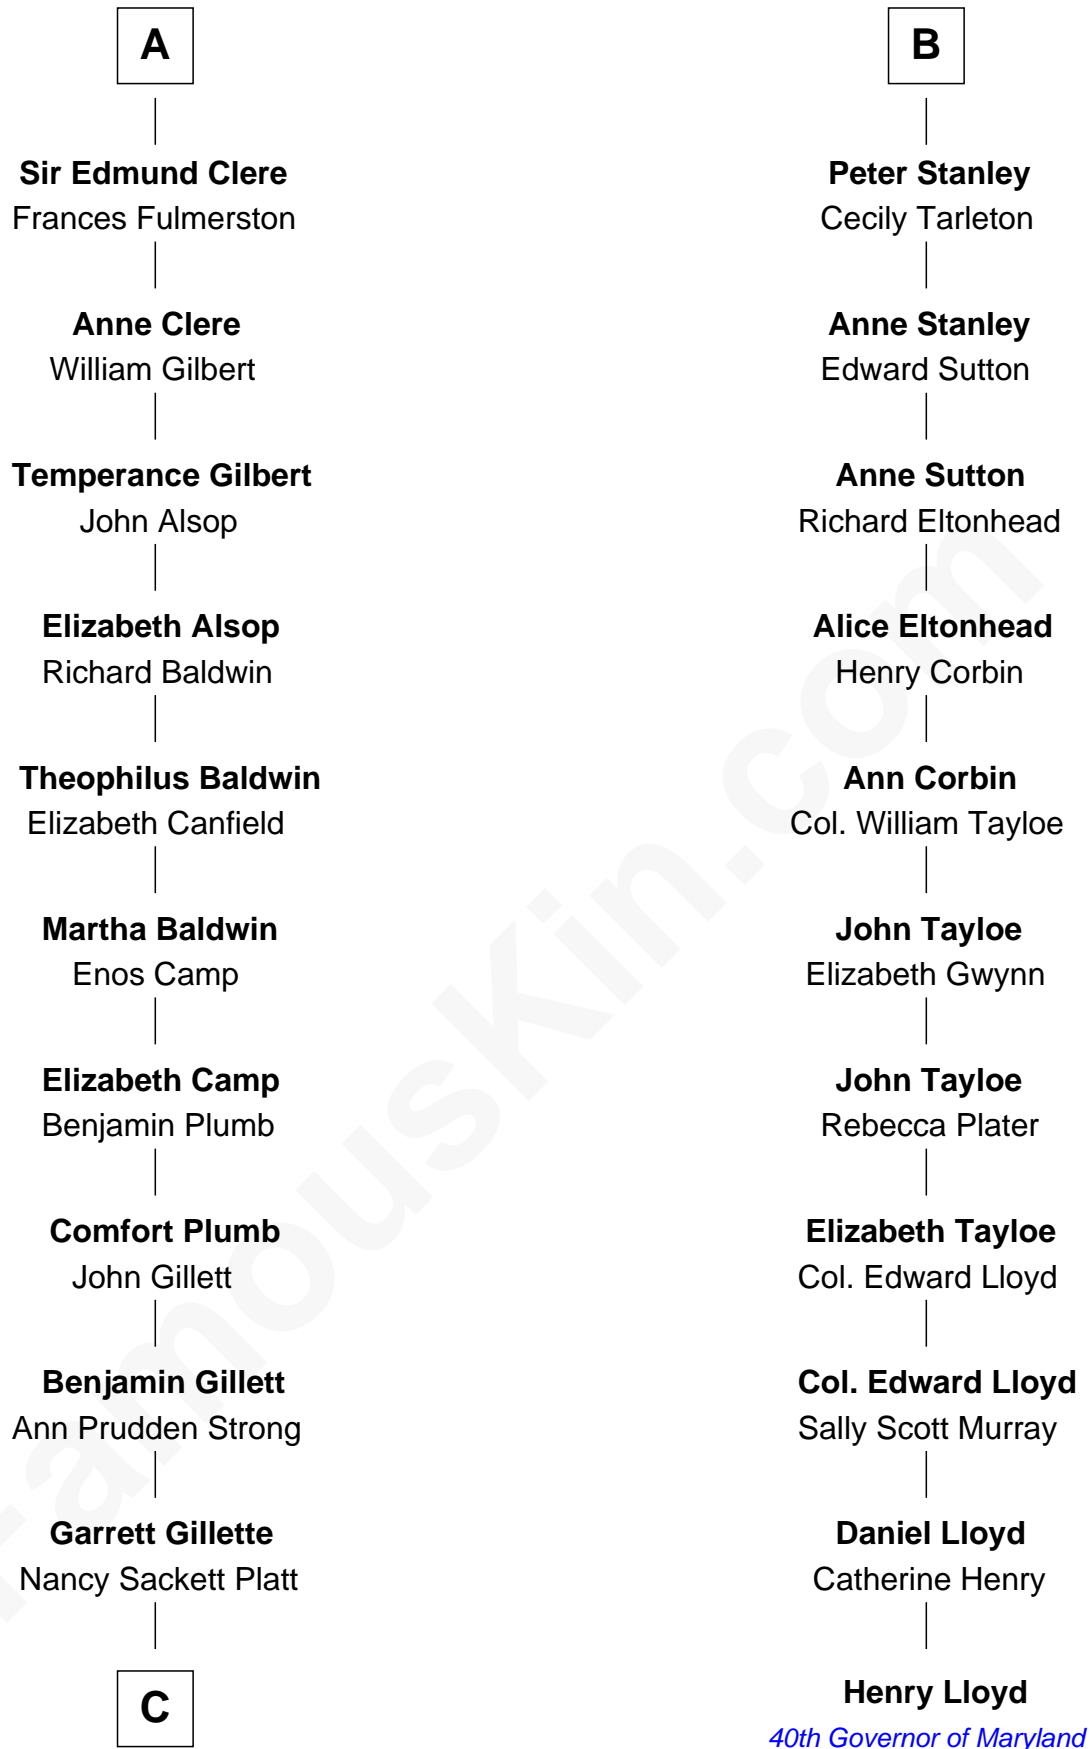

FamousKin.com Relationship Chart of

Treat Williams

TV & Movie Actor

17th cousin 4 times removed of

Henry Lloyd

40th Governor of Maryland

Ralph de Stafford

*with wife
Margaret de Audley*

Maud de Swinnerton
Sir John Savage

Elizabeth Morley
Sir John Arundell

Mary Savage
William Stanley

Anne Arundell
Sir James Tyrrell

William Stanley
Alice Hoghton

Sir Thomas Tyrrell
Margaret Willoughby

Sir William Stanley
Agnes Grosvenor

Anne Tyrrell
Sir John Clere

Sir William Stanley
Anne Harington

A

B

C

—
Rufus M. Gillette

Abigail Payne

—
Mary Abigail Gillette