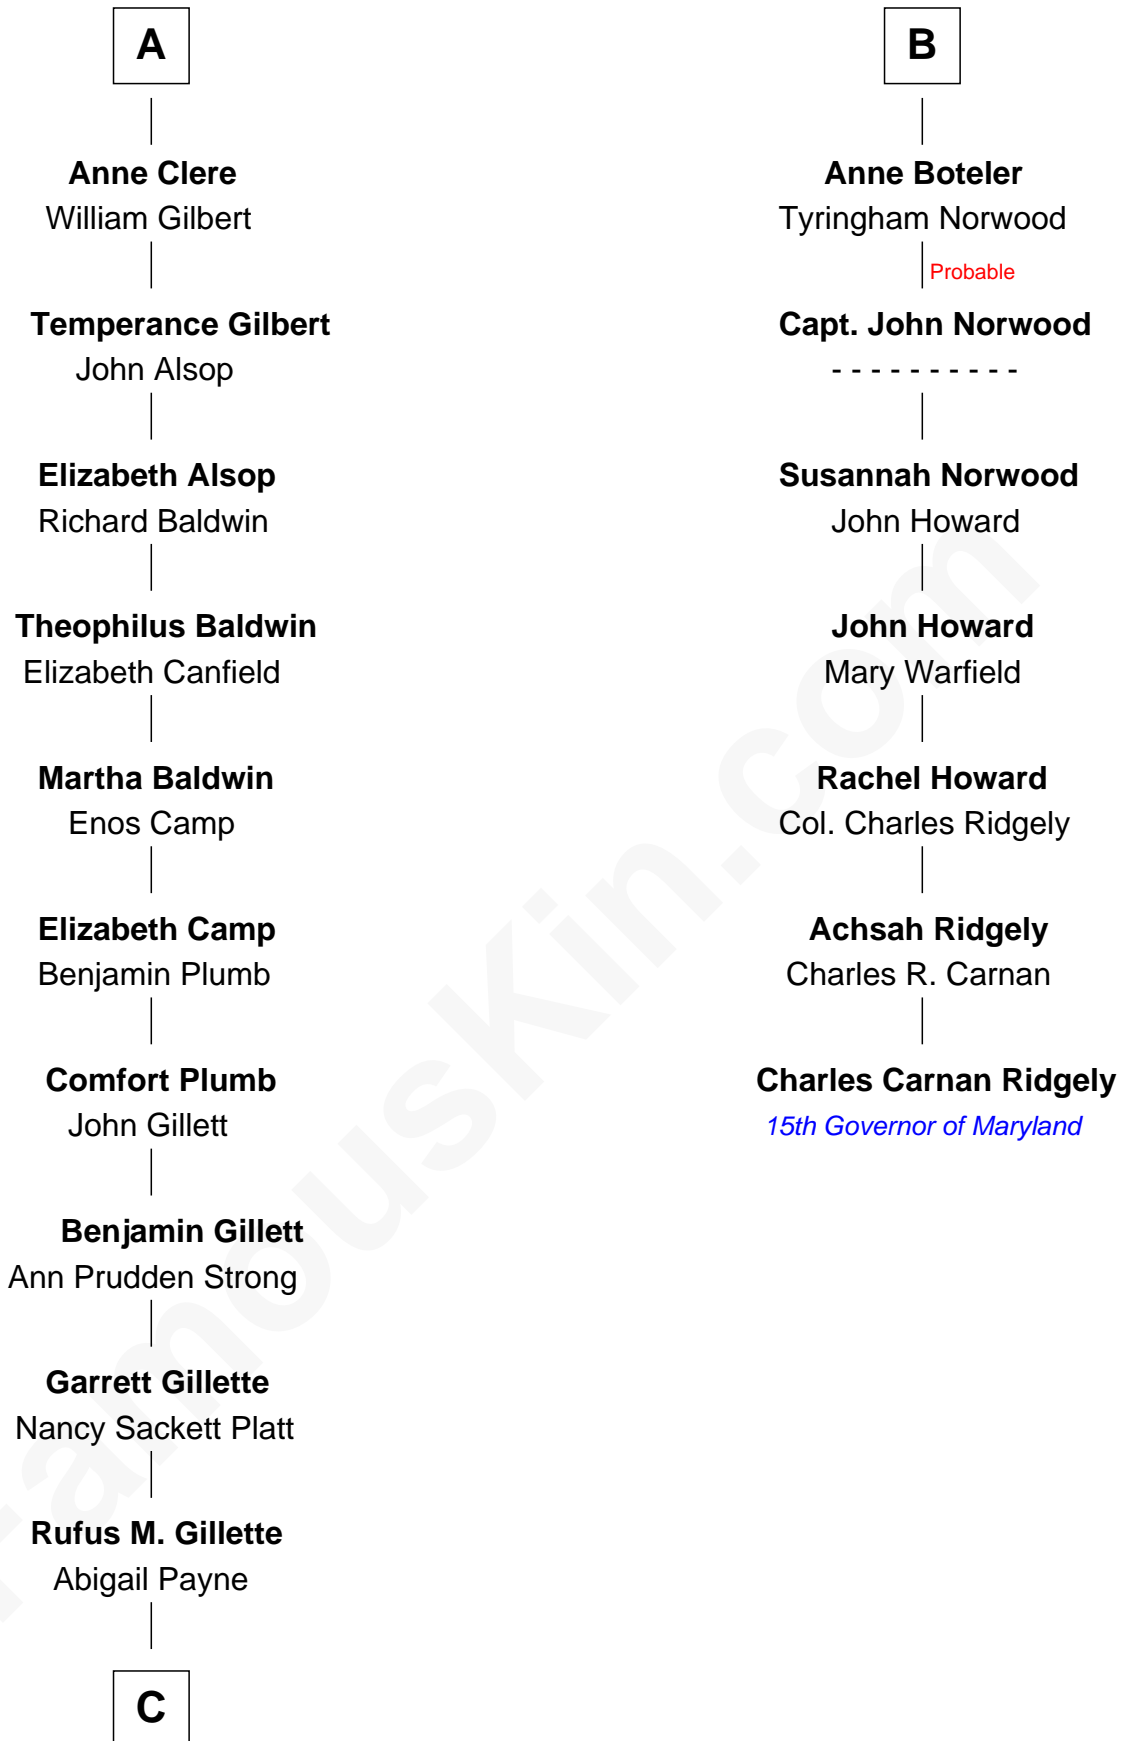

FamousKin.com Relationship Chart of

Treat Williams

TV & Movie Actor

13th cousin 7 times removed of

Charles Carnan Ridgely

15th Governor of Maryland

Sir Michael de la Pole

Katherine Wingfield

Michael de la Pole
Katherine de Stafford

Isabel de la Pole
Thomas Morley

Elizabeth Morley
Sir John Arundell

Anne Arundell
Sir James Tyrrell

Sir Thomas Tyrrell
Margaret Willoughby

Anne Tyrrell
Sir John Clere

Sir Edmund Clere
Frances Fulmerston

A

Sir Thomas de la Pole
Anne Cheney

Katherine de la Pole
Sir Miles Stapleton

Elizabeth Stapleton
Sir William Calthorpe

Anne Calthorpe
Sir Robert Drury

Elizabeth Drury
Sir Philip Boteler

Sir John Boteler
Grizel Roche

Sir Henry Boteler
Alice Pulter

B

C

—
Mary Abigail Gillette
George Willey Andrew

—
Treat Payne Andrew
Eleanor Barnum

—
Marian Andrew
Richard Norman Williams

—
Treat Williams
TV & Movie Actor