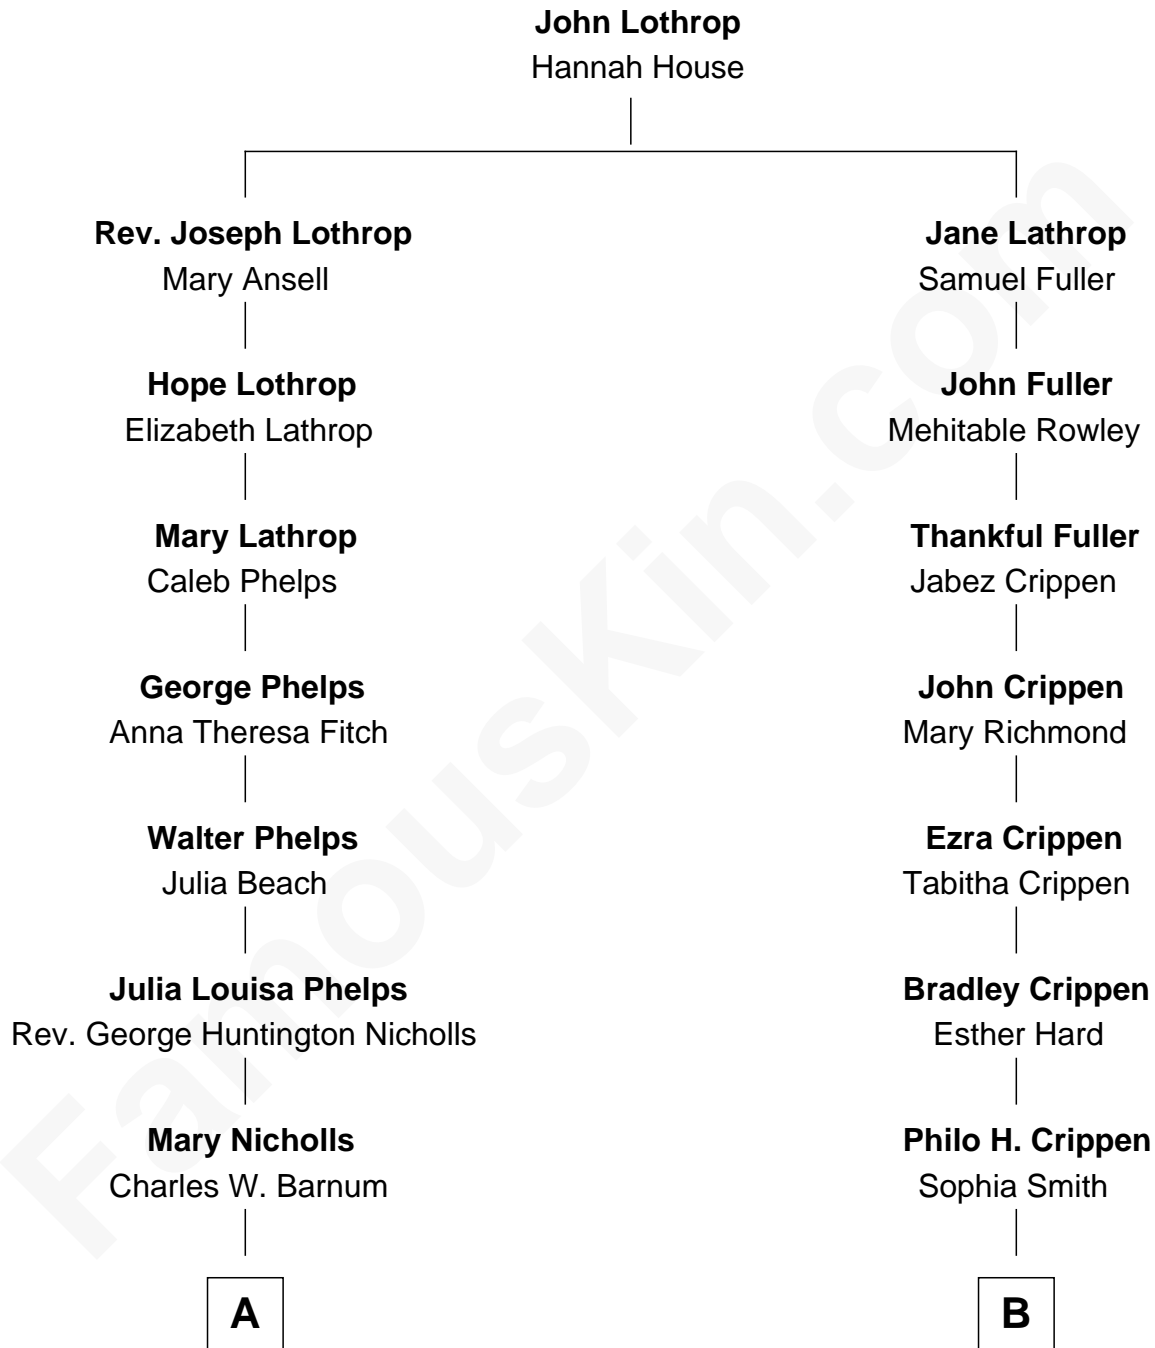

## Relationship Chart of

**Treat Williams**

TV & Movie Actor

8th cousin 2 times removed of

**Dr. Hawley H. Crippen**

Murderer in Erik Larson's "Thunderstruck"

FamousKin.com