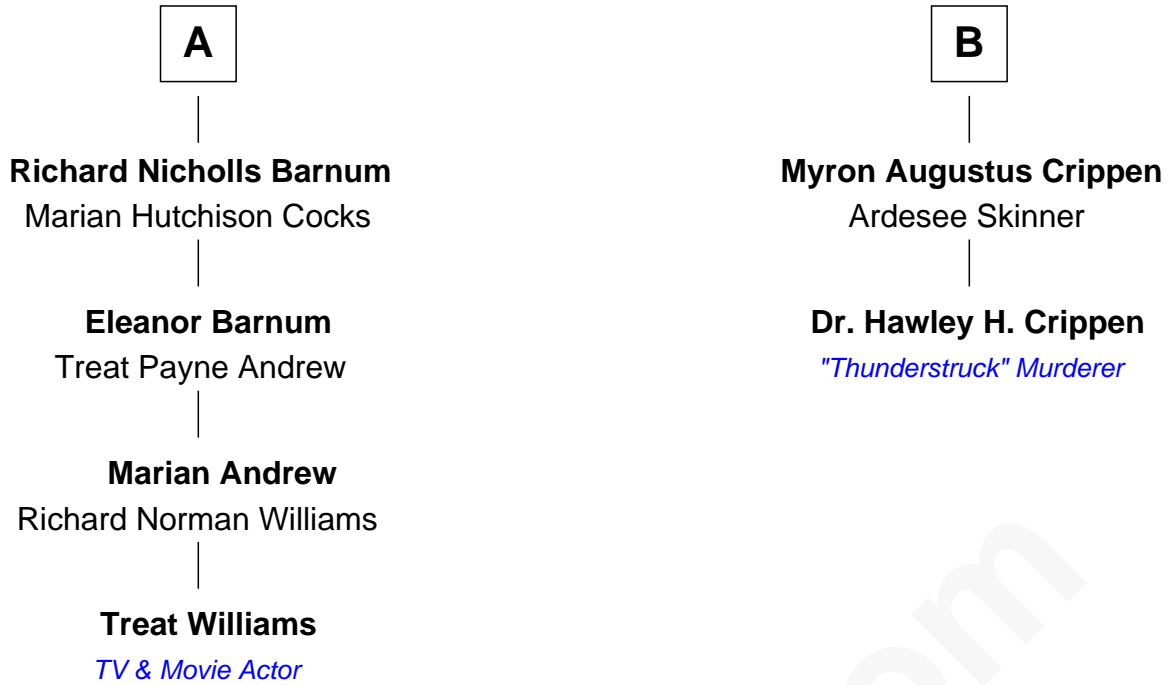

## Relationship Chart of

**Treat Williams**

TV & Movie Actor

8th cousin 2 times removed of

**Dr. Hawley H. Crippen**

Murderer in Erik Larson's "Thunderstruck"

FamousKin.com