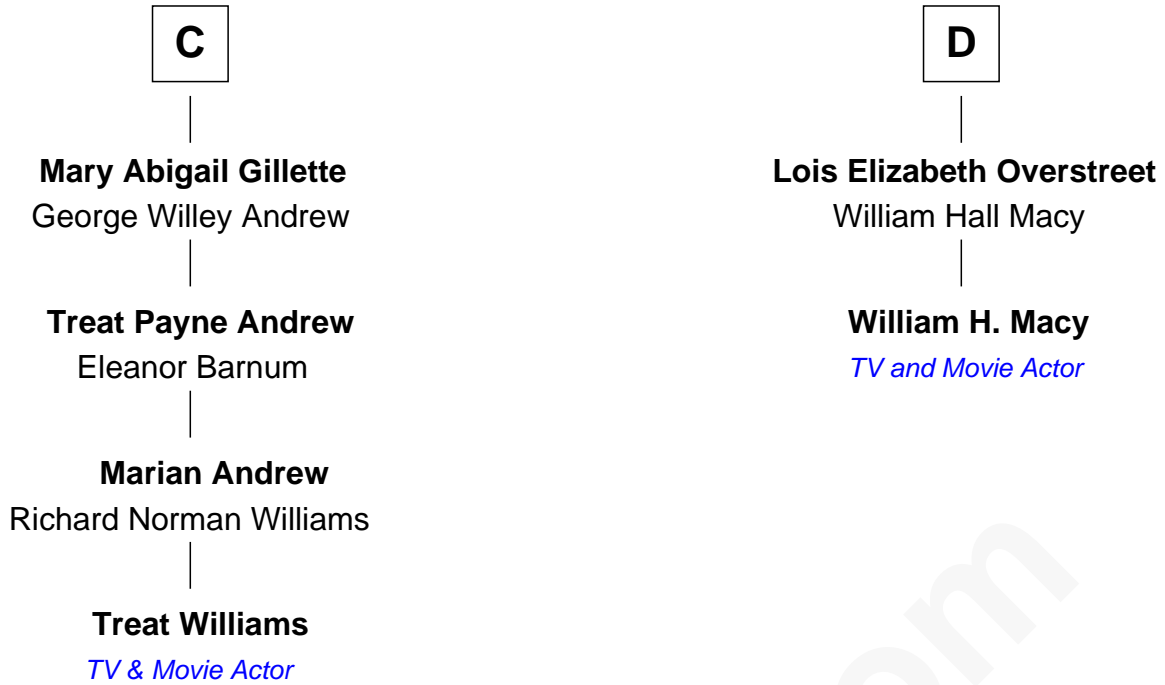

# FamousKin.com Relationship Chart of

**Treat Williams**

*TV & Movie Actor*

18th cousin 2 times removed of

**William H. Macy**

*TV and Movie Actor*

**Sir Richard Fitzalan**

Elizabeth de Bohun

**Joan Fitzalan**  
Sir William Beauchamp

**Joan Beauchamp**  
James Butler

**Sir Thomas Butler**  
Anne Hankeford

**Margaret Butler**  
Sir William Boleyn

**Alice Boleyn**  
Sir Robert Clere

**Sir John Clere**  
Anne Tyrrell

**Sir Edmund Clere**  
Frances Fulmerston

**A**

**Elizabeth Fitzalan**  
Sir Robert Goushill

**Joan Goushill**  
Sir Thomas Stanley

**Katherine Stanley**  
Sir John Savage

**Sir Christopher Savage**  
Anne Stanley

**Sir Christopher Savage**  
Anne Lygon

**Francis Savage**  
Anne Sheldon

**Walter Savage**  
Elizabeth Hall

**B**

FamousKin.com