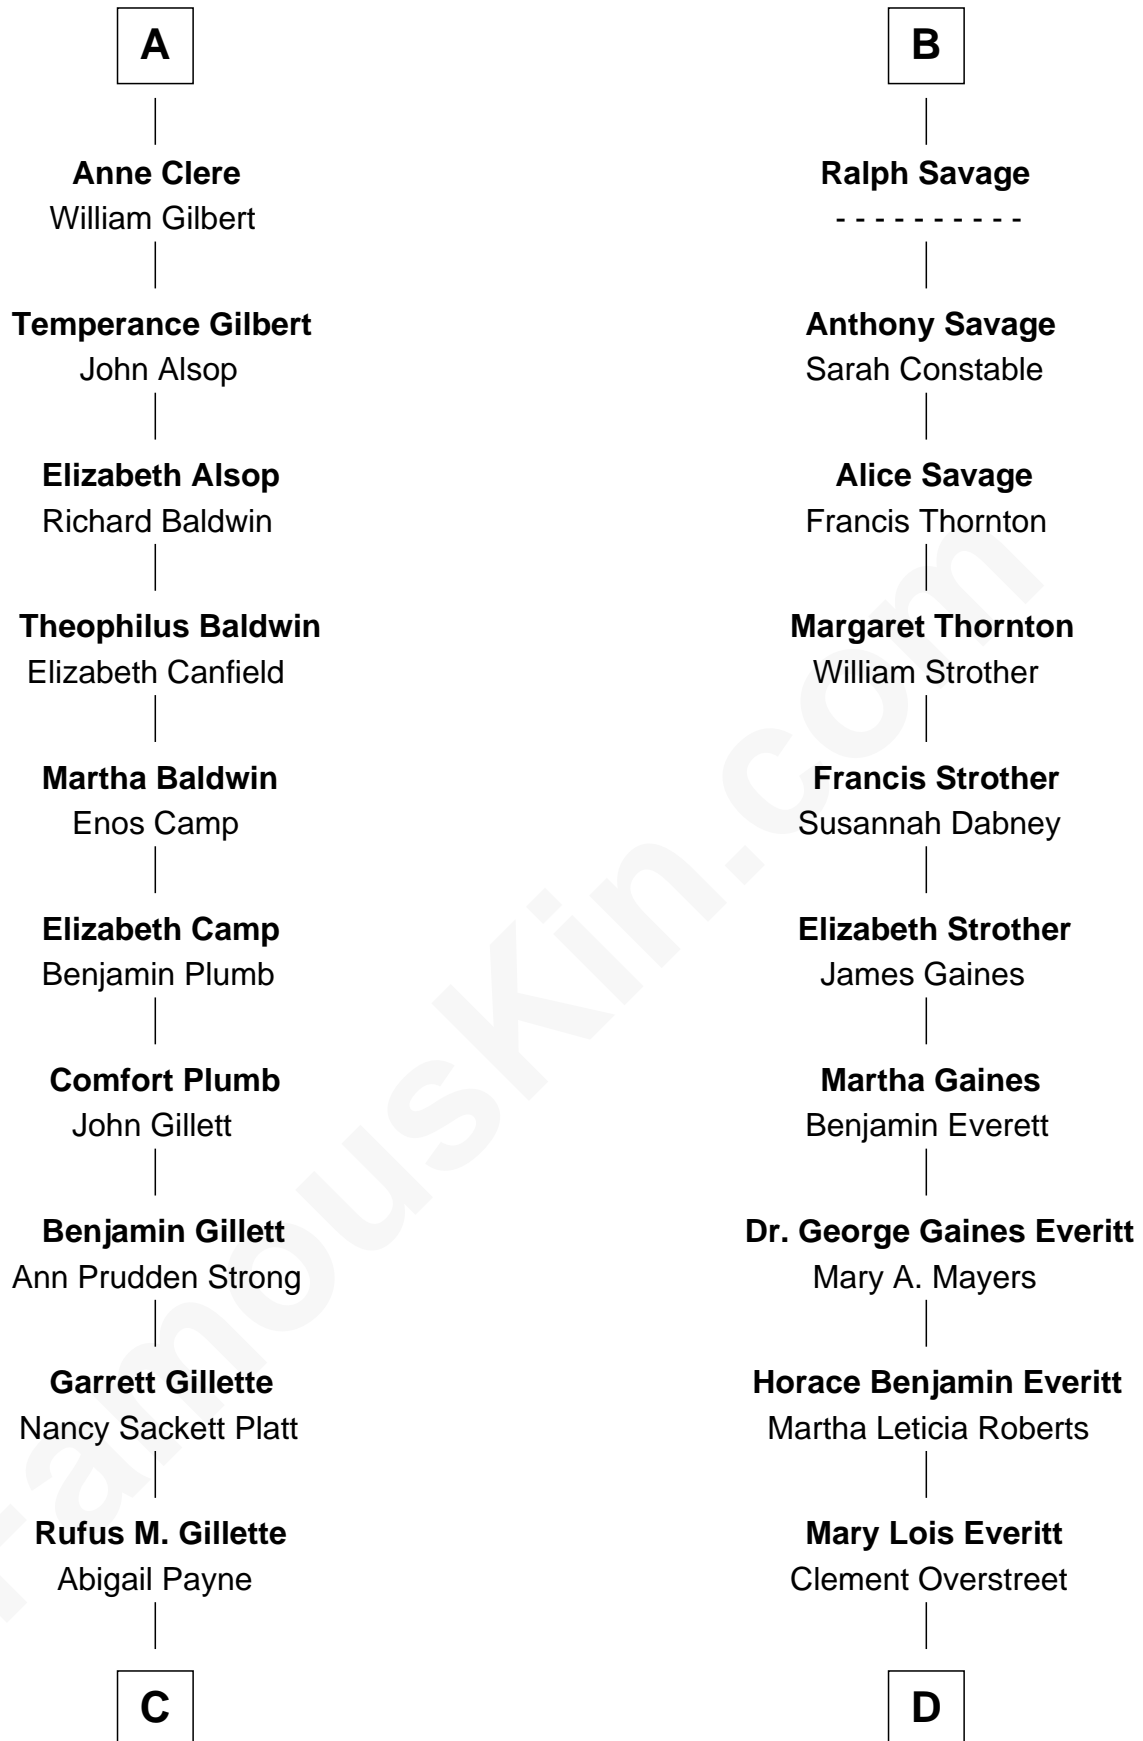

# FamousKin.com Relationship Chart of

**Treat Williams**

*TV & Movie Actor*

18th cousin 2 times removed of

**William H. Macy**

*TV and Movie Actor*

**Sir Richard Fitzalan**

Elizabeth de Bohun

**Joan Fitzalan**  
Sir William Beauchamp

**Joan Beauchamp**  
James Butler

**Sir Thomas Butler**  
Anne Hankeford

**Margaret Butler**  
Sir William Boleyn

**Alice Boleyn**  
Sir Robert Clere

**Sir John Clere**  
Anne Tyrrell

**Sir Edmund Clere**  
Frances Fulmerston

**A**

**Elizabeth Fitzalan**  
Sir Robert Goushill

**Joan Goushill**  
Sir Thomas Stanley

**Katherine Stanley**  
Sir John Savage

**Sir Christopher Savage**  
Anne Stanley

**Sir Christopher Savage**  
Anne Lygon

**Francis Savage**  
Anne Sheldon

**Walter Savage**  
Elizabeth Hall

**B**

FamousKin.com