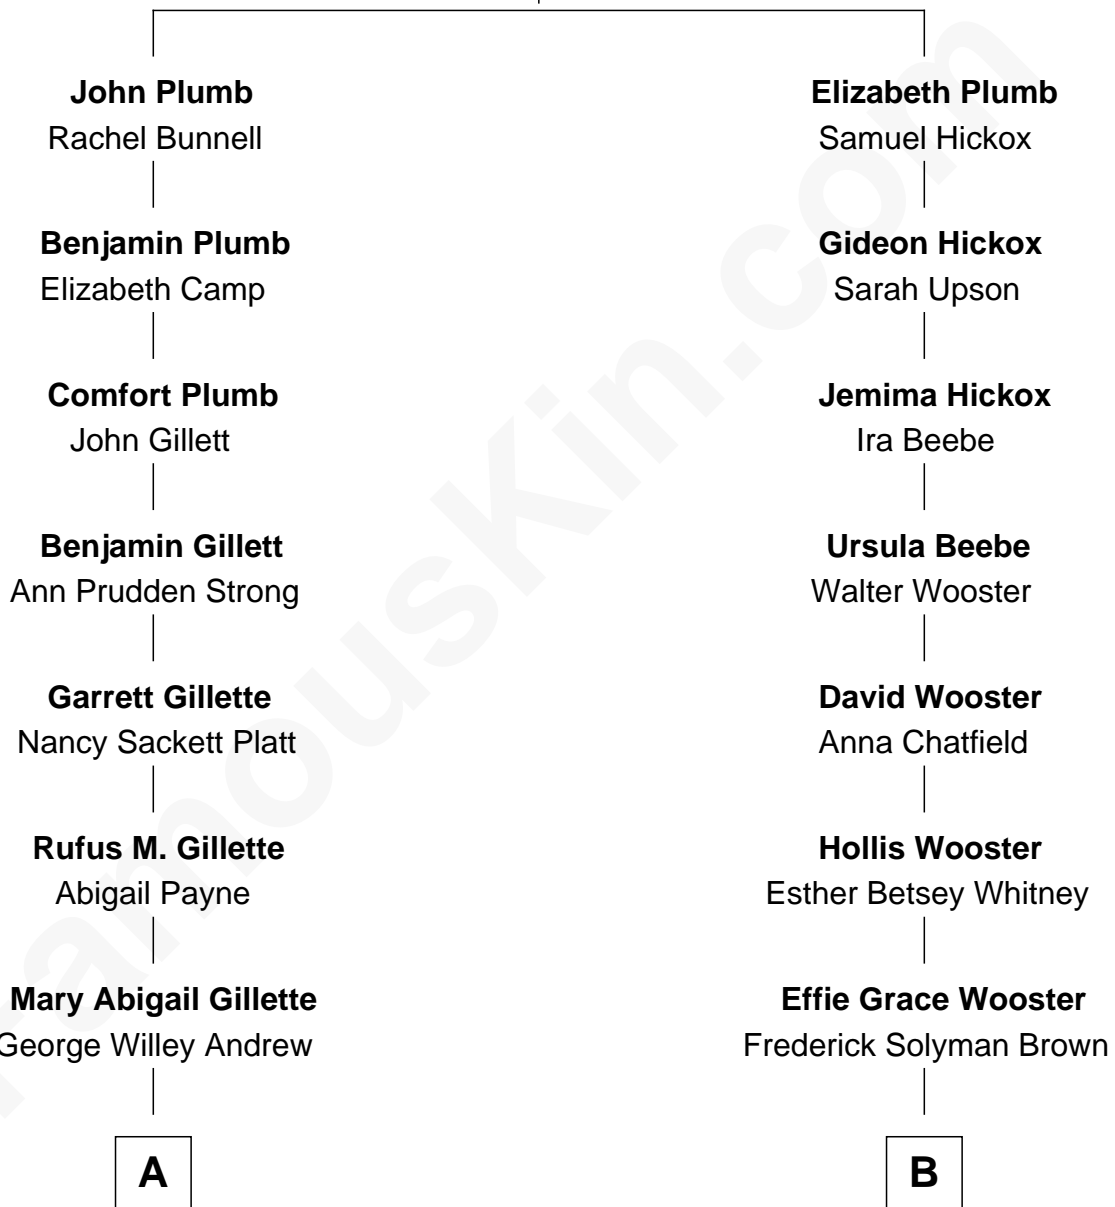

# FamousKin.com Relationship Chart of

**Treat Williams**

*TV & Movie Actor*

9th cousin of

**Felicity Huffman**

*TV & Movie Actress*

**John Plumb**  
Elizabeth Norton

FamousKin.com