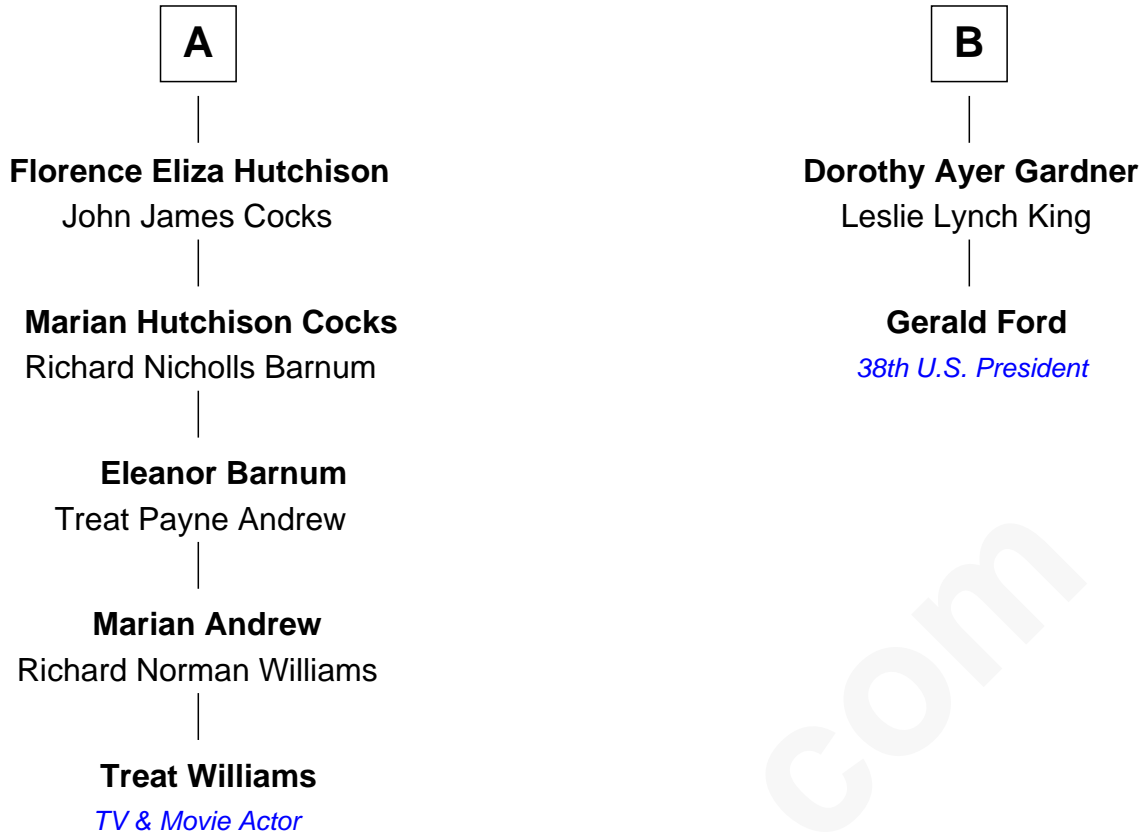

# FamousKin.com Relationship Chart of

**Treat Williams**

*TV & Movie Actor*

8th cousin 3 times removed of

**Gerald Ford**

*38th U.S. President*

**Thomas Betts**

Mary - - - - -

FamousKin.com