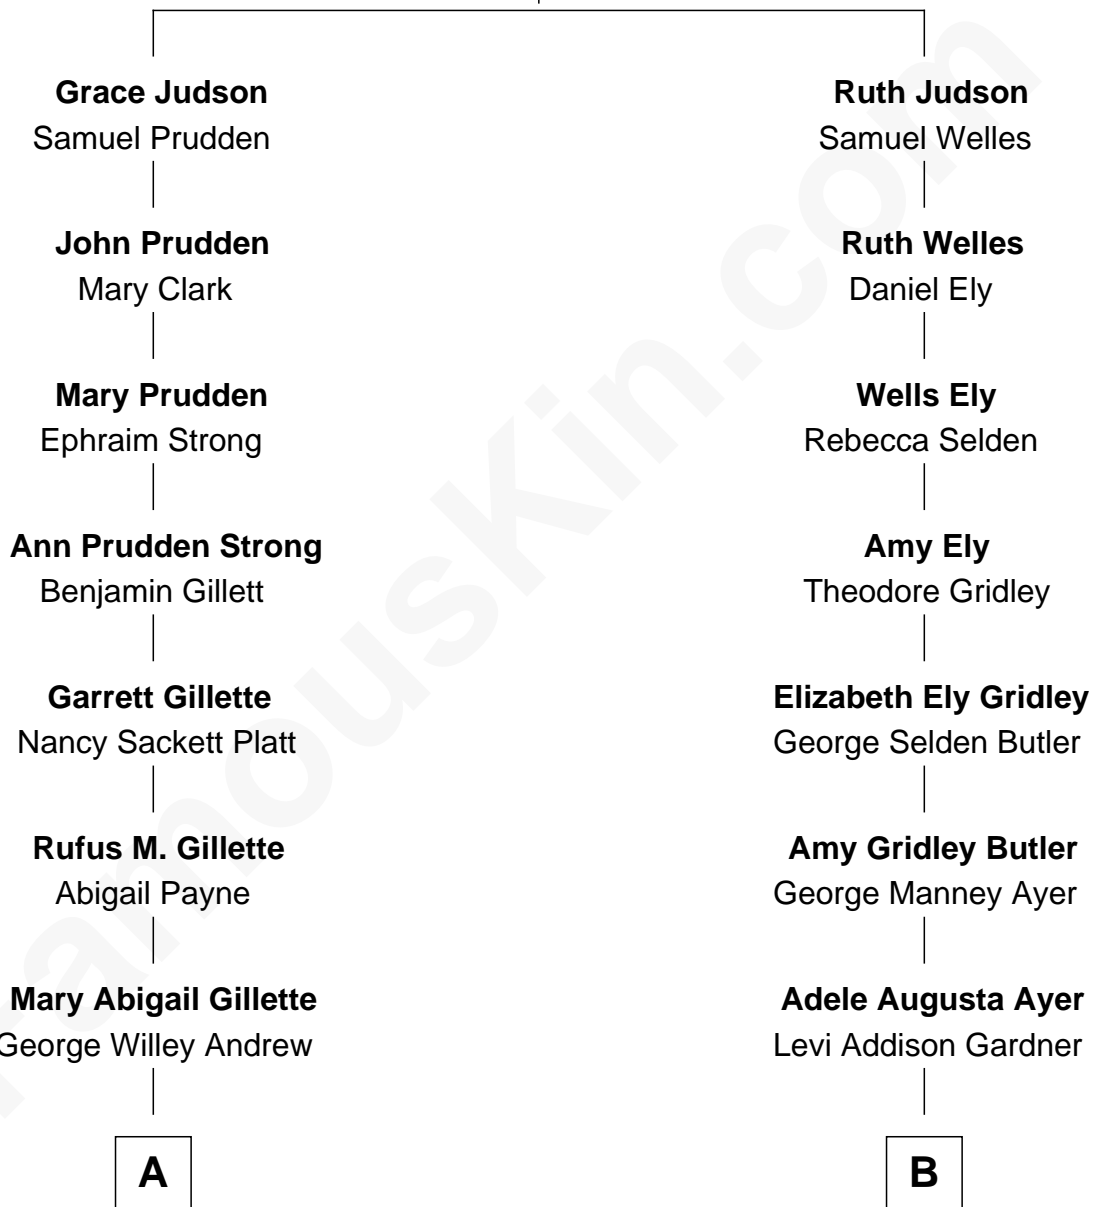

# FamousKin.com Relationship Chart of

**Treat Williams**

*TV & Movie Actor*

8th cousin 1 time removed of

**Gerald Ford**

*38th U.S. President*

**Joseph Judson**

Sarah Porter

FamousKin.com