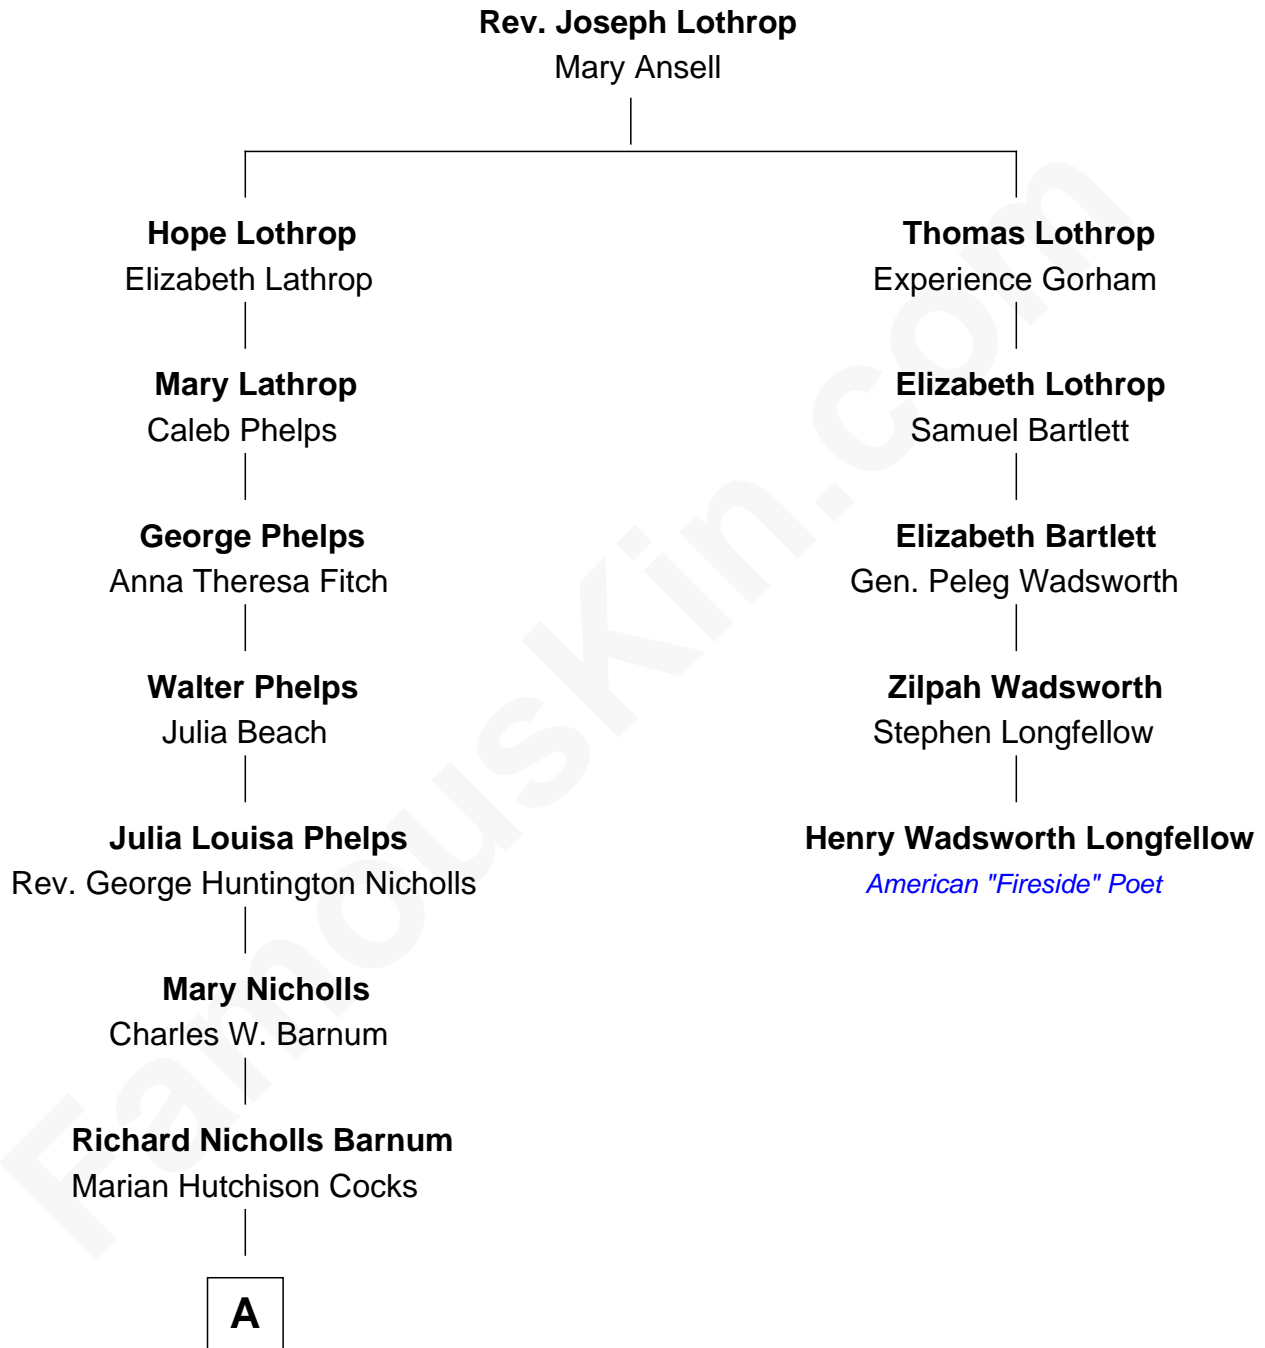

# FamousKin.com Relationship Chart of

**Treat Williams**

*TV & Movie Actor*

4th cousin 5 times removed of

**Henry Wadsworth Longfellow**

*American "Fireside" Poet*

**A**

—  
**Eleanor Barnum**  
Treat Payne Andrew

—  
**Marian Andrew**  
Richard Norman Williams

—  
**Treat Williams**  
*TV & Movie Actor*

FamousKin.com