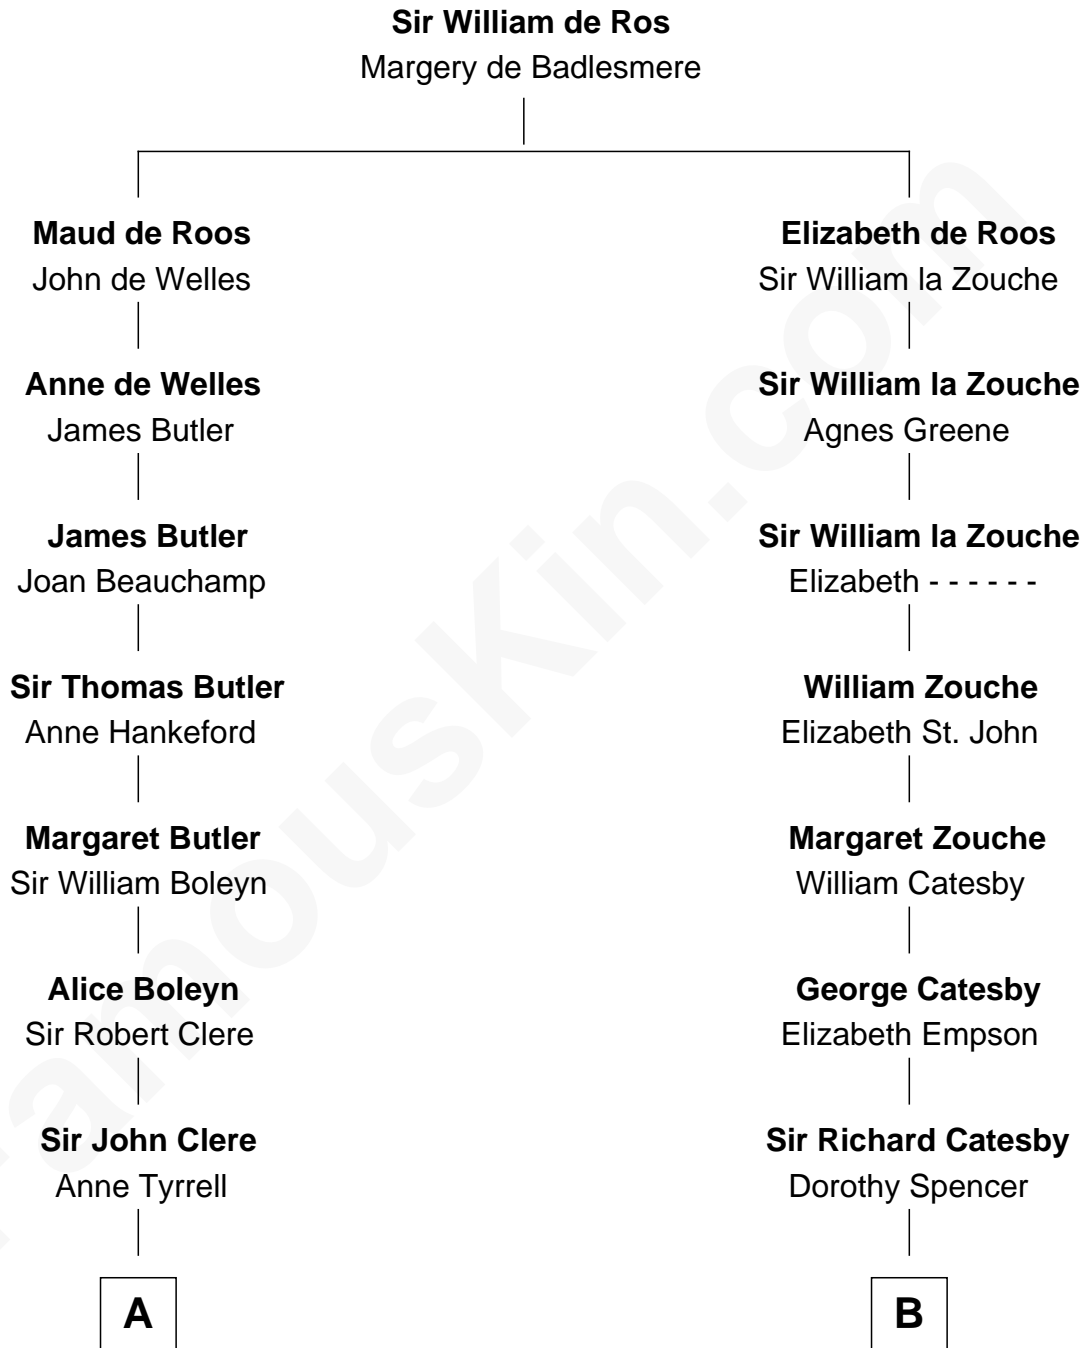

FamousKin.com Relationship Chart of

Treat Williams

TV & Movie Actor

9th cousin 12 times removed of

Robert Catesby

Leader of Gunpowder Plot

C

—
Rufus M. Gillette

Abigail Payne

—
Mary Abigail Gillette

George Willey Andrew

—
Treat Payne Andrew

Eleanor Barnum

—
Marian Andrew

Richard Norman Williams

—
Treat Williams