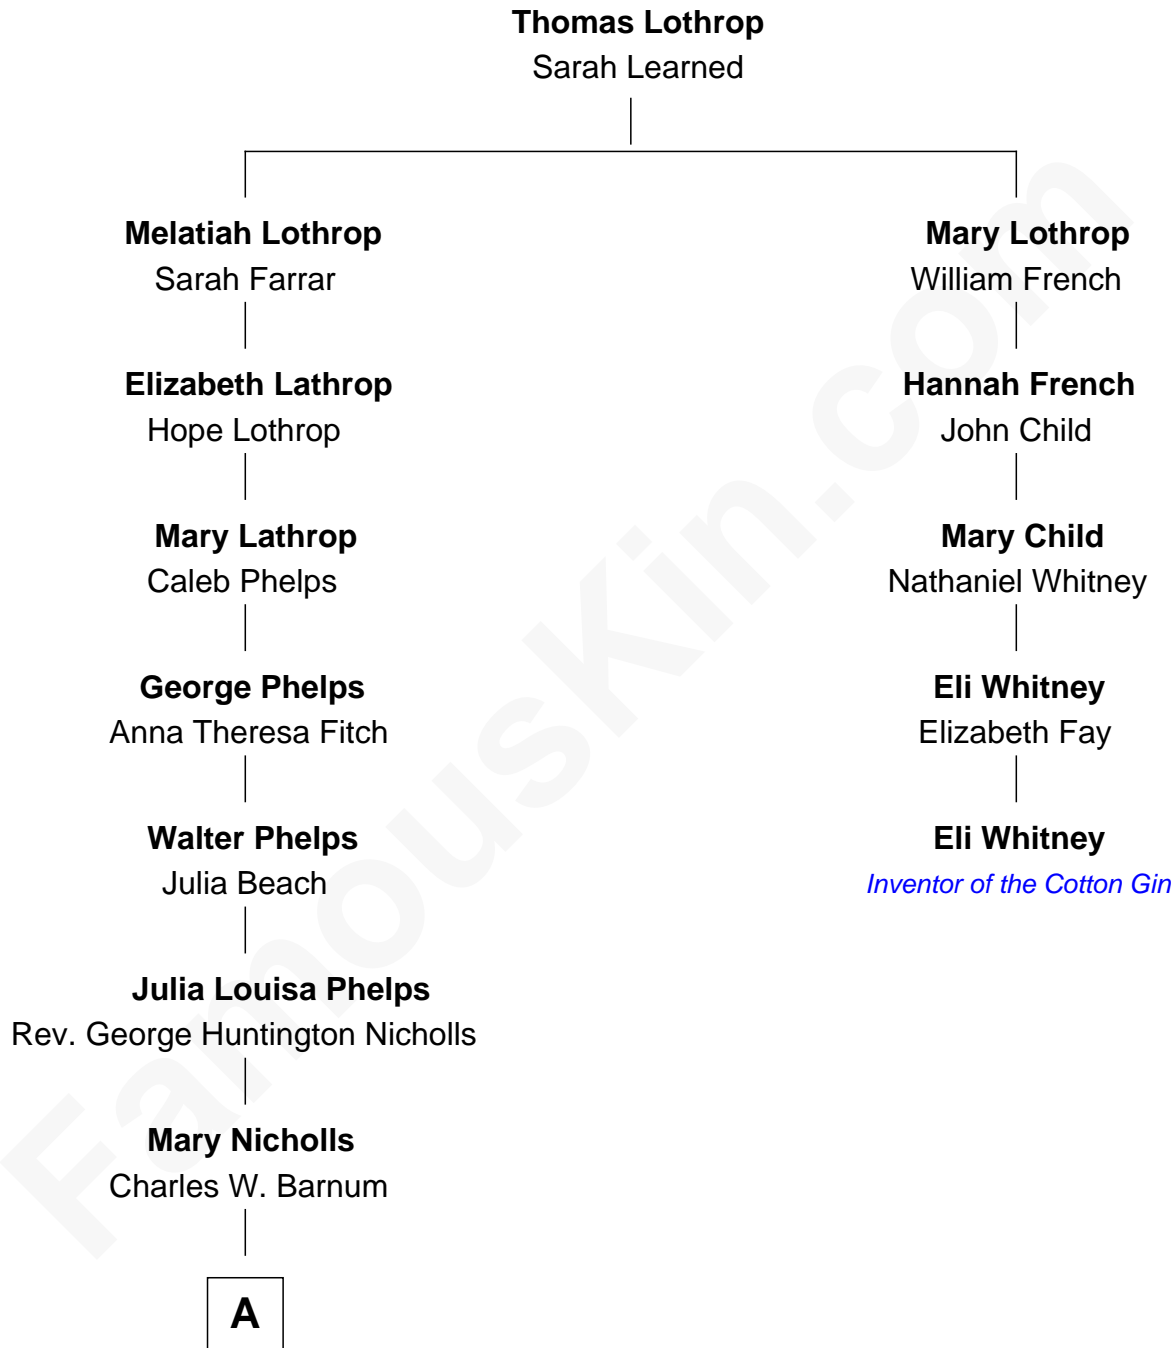

FamousKin.com Relationship Chart of

Treat Williams

TV & Movie Actor

4th cousin 6 times removed of

Eli Whitney

Inventor of the Cotton Gin

A

Richard Nicholls Barnum

Marian Hutchison Cocks

Eleanor Barnum

Treat Payne Andrew

Marian Andrew

Richard Norman Williams

Treat Williams

TV & Movie Actor