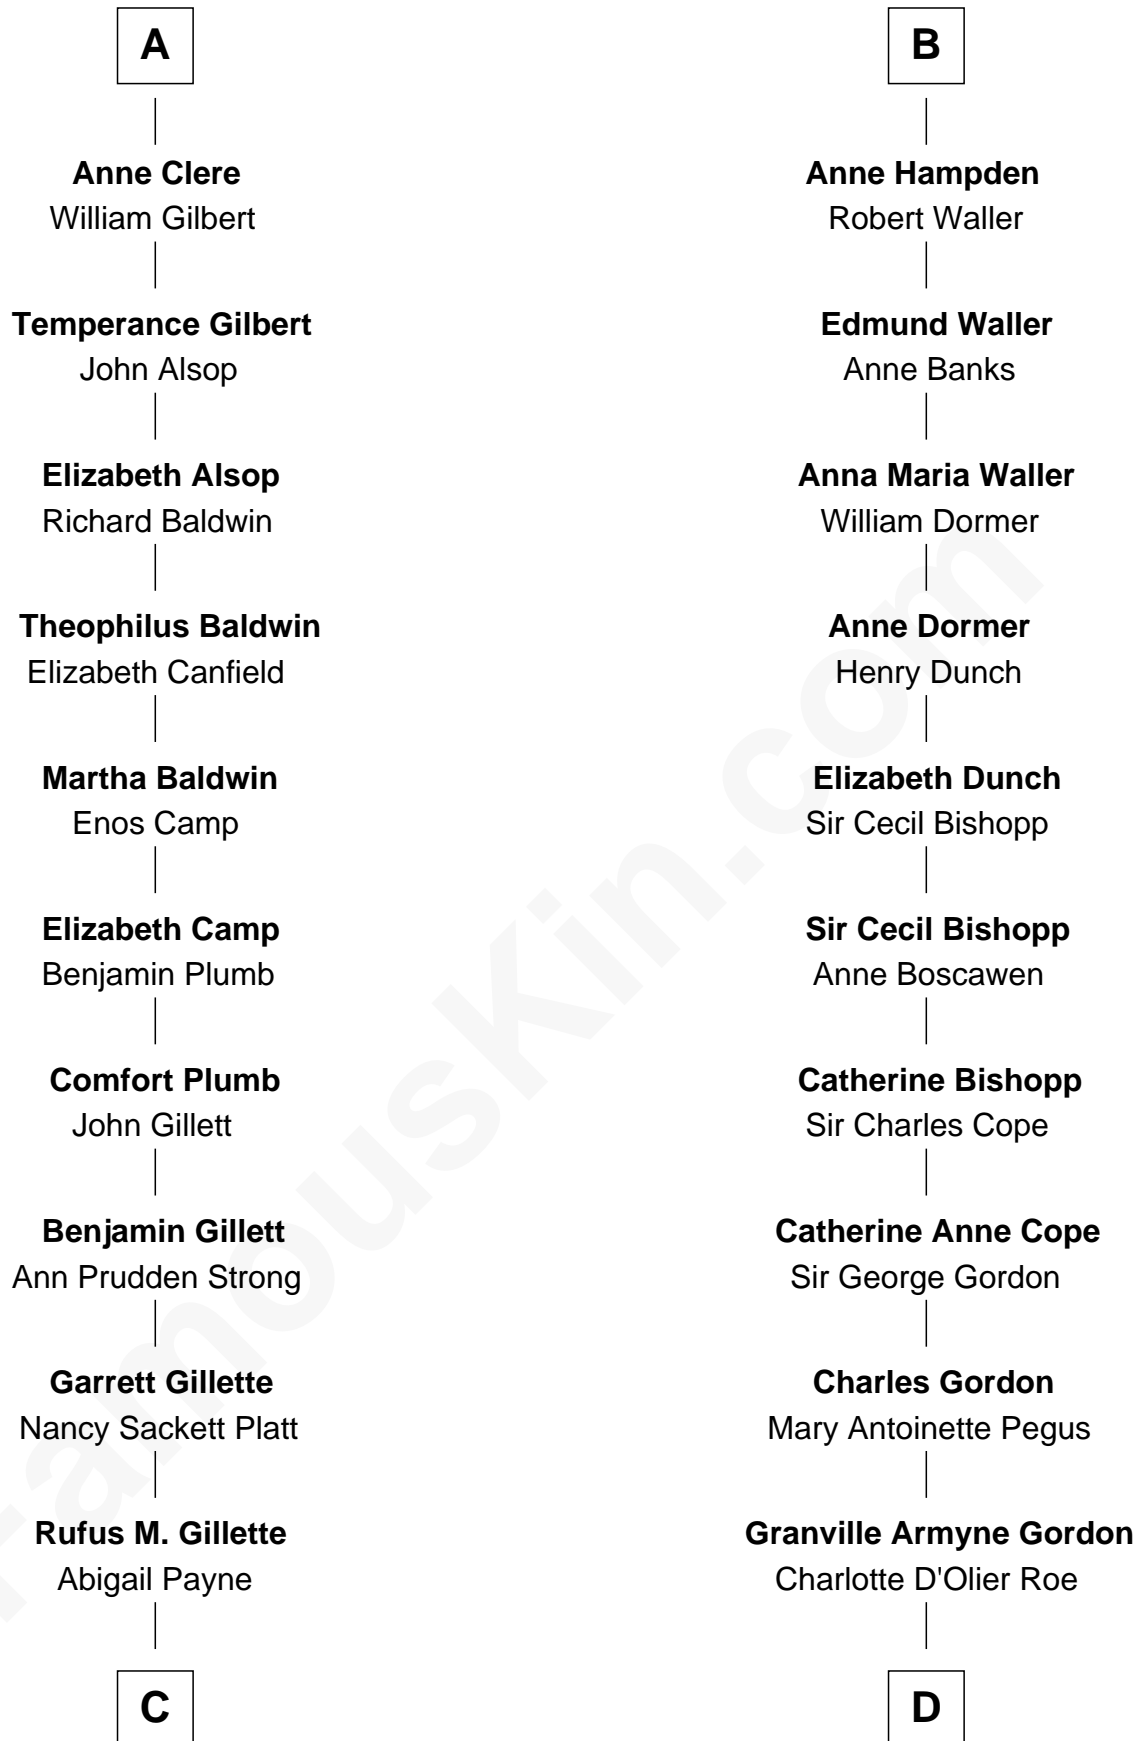

FamousKin.com Relationship Chart of

Treat Williams

TV & Movie Actor

20th cousin 1 time removed of

Cara Delevingne

Fashion Model and Movie Actress

John de Welles

Maud de Roos

C

Mary Abigail Gillette
George Willey Andrew

Treat Payne Andrew
Eleanor Barnum

Marian Andrew
Richard Norman Williams

Treat Williams
TV & Movie Actor

D

Armyne Evelyne Gordon
Sir Lionel Lawson Faudel-Phillips

Anne Margaret Faudel-Phillips
John Vincent Sheffield

Jane Armyne Sheffield
Sir Jocelyn Edward Greville Stevens

Pandora Anne Stevens
Charles Hamar Delevingne

Cara Delevingne
Model and Actress