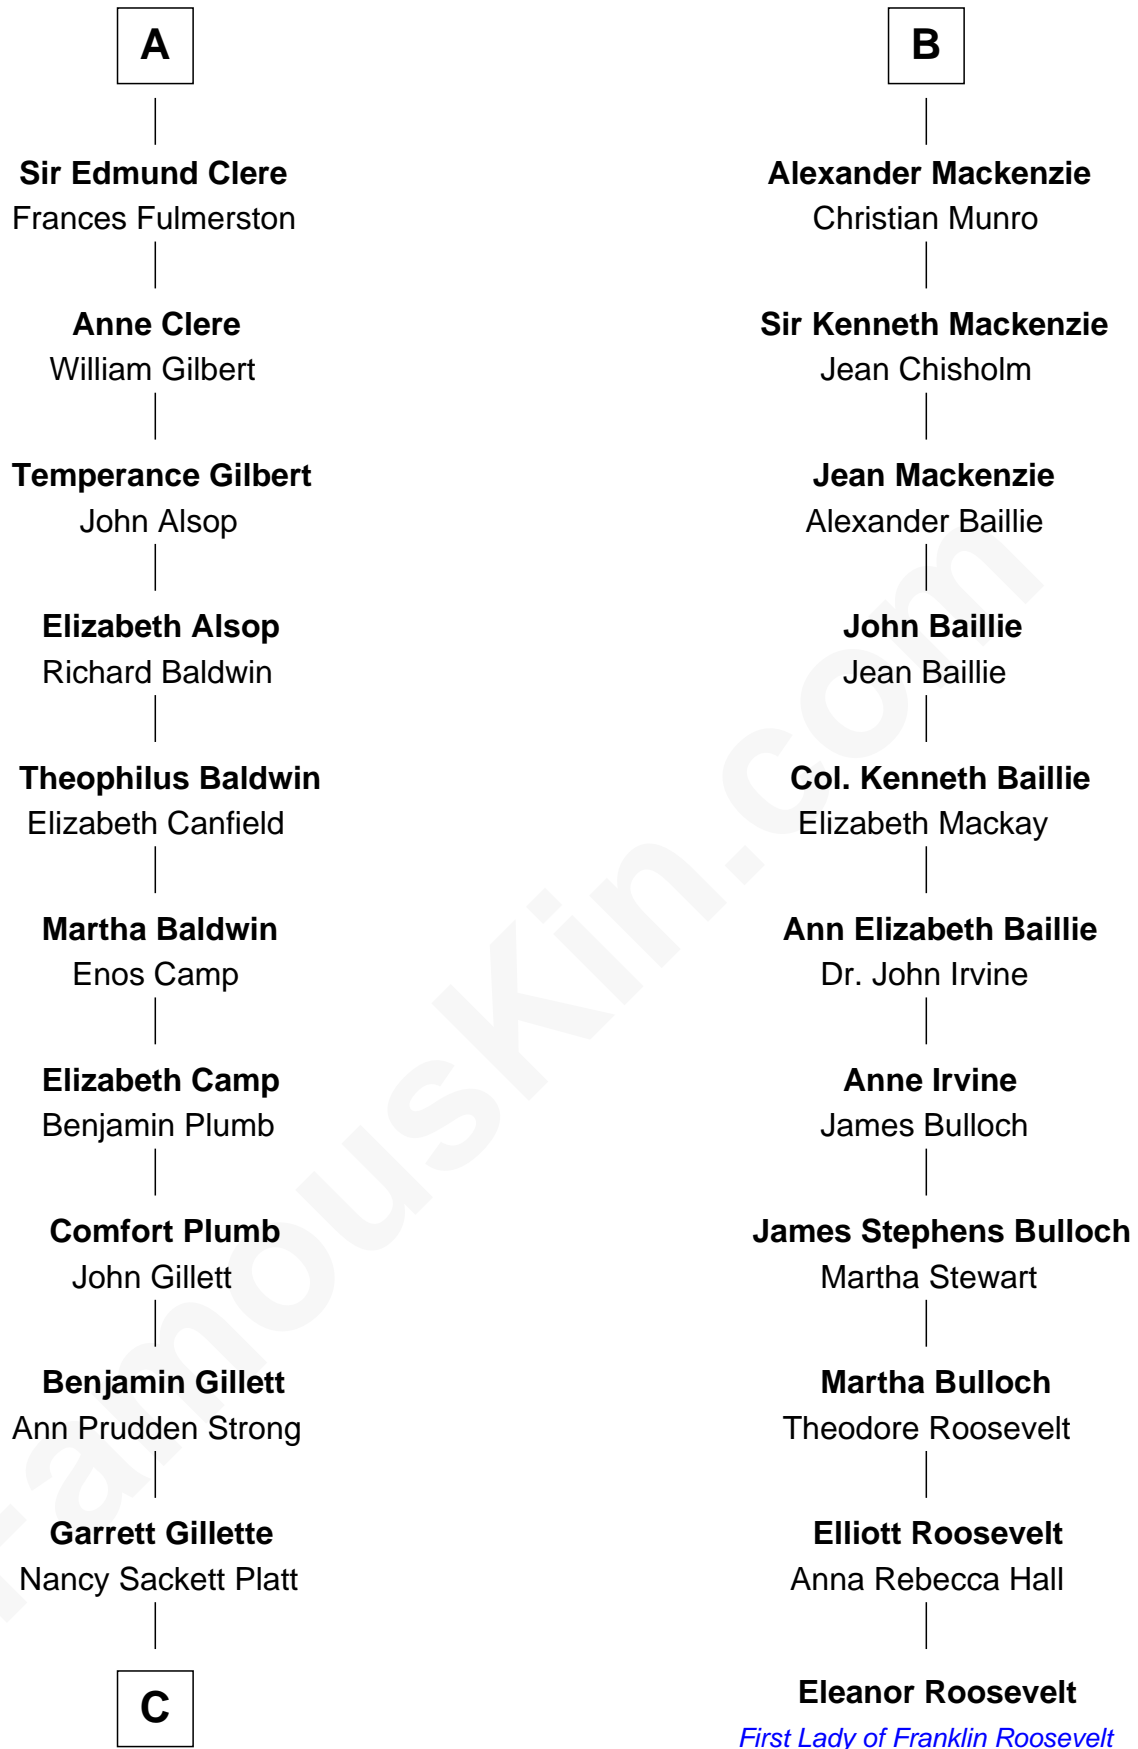

FamousKin.com Relationship Chart of

Treat Williams

TV & Movie Actor

17th cousin 4 times removed of

Eleanor Roosevelt

First Lady of President Franklin D. Roosevelt

C

—
Rufus M. Gillette

Abigail Payne

—
Mary Abigail Gillette

George Willey Andrew

—
Treat Payne Andrew

Eleanor Barnum

—
Marian Andrew

Richard Norman Williams

—
Treat Williams