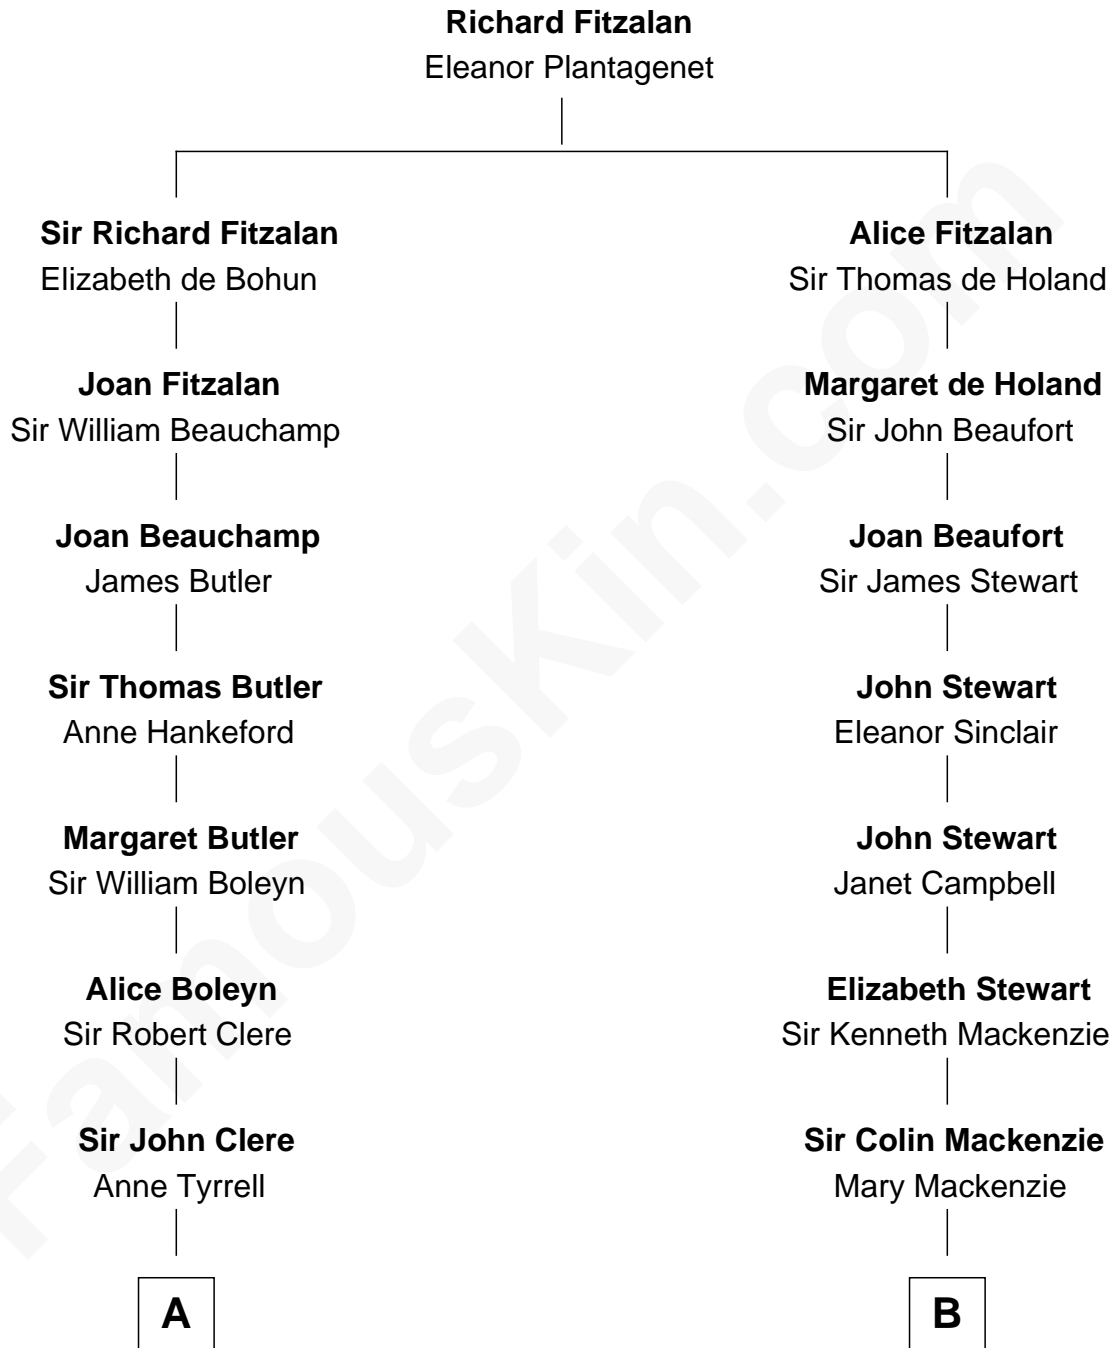

FamousKin.com Relationship Chart of

Treat Williams

TV & Movie Actor

17th cousin 4 times removed of

Eleanor Roosevelt

First Lady of President Franklin D. Roosevelt

C

—
Rufus M. Gillette

Abigail Payne

—
Mary Abigail Gillette

George Willey Andrew

—
Treat Payne Andrew

Eleanor Barnum

—
Marian Andrew

Richard Norman Williams

—
Treat Williams