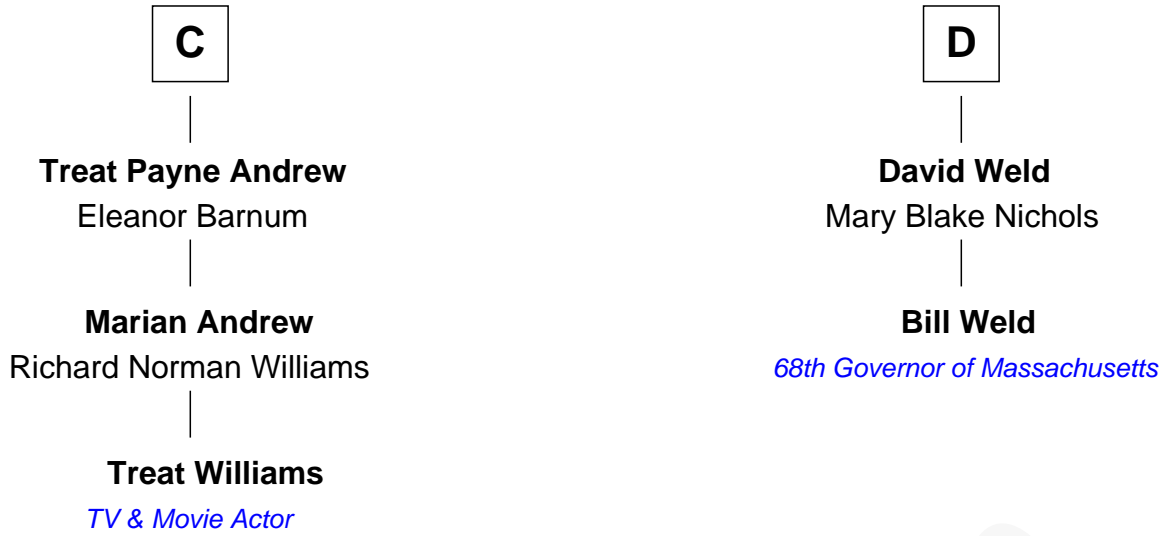

FamousKin.com Relationship Chart of

Treat Williams

TV & Movie Actor

18th cousin 1 time removed of

Bill Weld

68th Governor of Massachusetts

Sir Walter Blount

Sancha de Ayala

Sir Thomas Blount

Margaret de Gresley

Sir Thomas Blount

Agnes Hawley

Anne Blount

William Marbury

Robert Marbury

Katherine Williamson

Sir John Sutton

Sir John Sutton

Elizabeth Berkeley

Sir Edmund Sutton

Joyce Tiptoft

Sir Edward Sutton

Cecily Willoughby

Sir John Sutton

Cecily Grey

Sir Henry Dudley

----- Ashton

Probable

Roger Dudley

Susanna Thorne

B

FamousKin.com