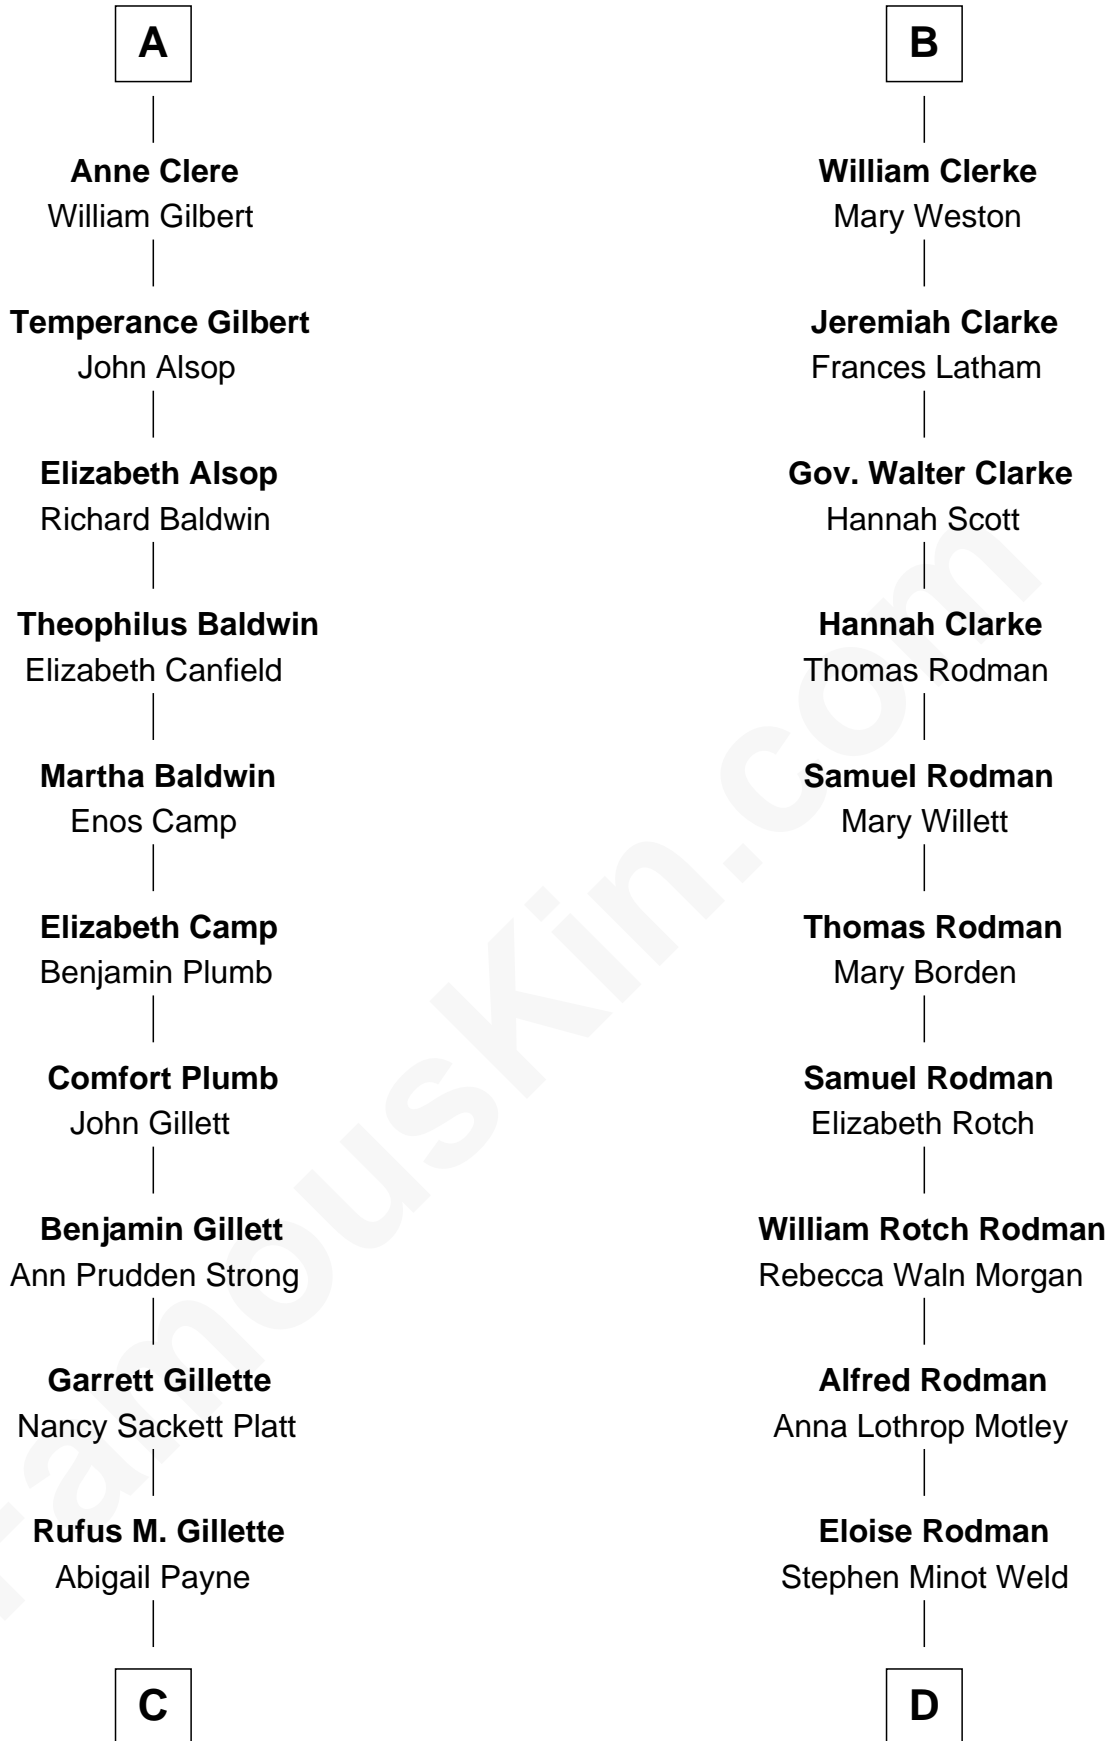

FamousKin.com Relationship Chart of

Treat Williams

TV & Movie Actor

19th cousin 1 time removed of

Tuesday Weld

TV and Movie Actress

John de Welles

Maud de Roos

C

Mary Abigail Gillette
George Willey Andrew

Treat Payne Andrew
Eleanor Barnum

Marian Andrew
Richard Norman Williams

Treat Williams
TV & Movie Actor

D

Edward Motley Weld
Sarah Lothrop King

Lothrop Motley Weld
Yosene Balfour Ker