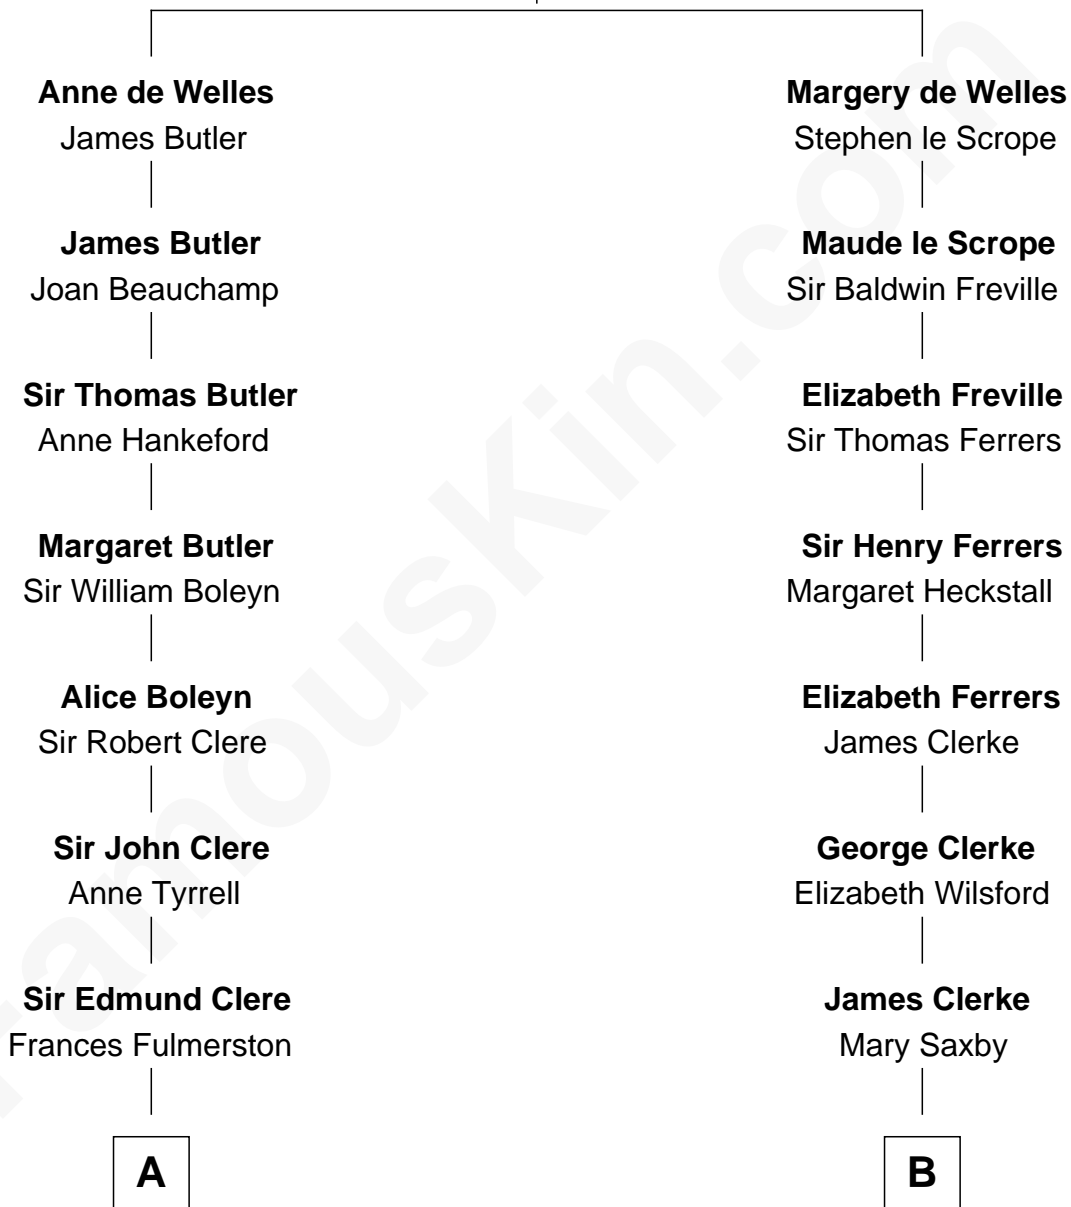

FamousKin.com Relationship Chart of

Treat Williams

TV & Movie Actor

19th cousin 1 time removed of

Tuesday Weld

TV and Movie Actress

John de Welles

Maud de Roos

C

Mary Abigail Gillette
George Willey Andrew

Treat Payne Andrew
Eleanor Barnum

Marian Andrew
Richard Norman Williams

Treat Williams
TV & Movie Actor

D

Edward Motley Weld
Sarah Lothrop King

Lothrop Motley Weld
Yosene Balfour Ker