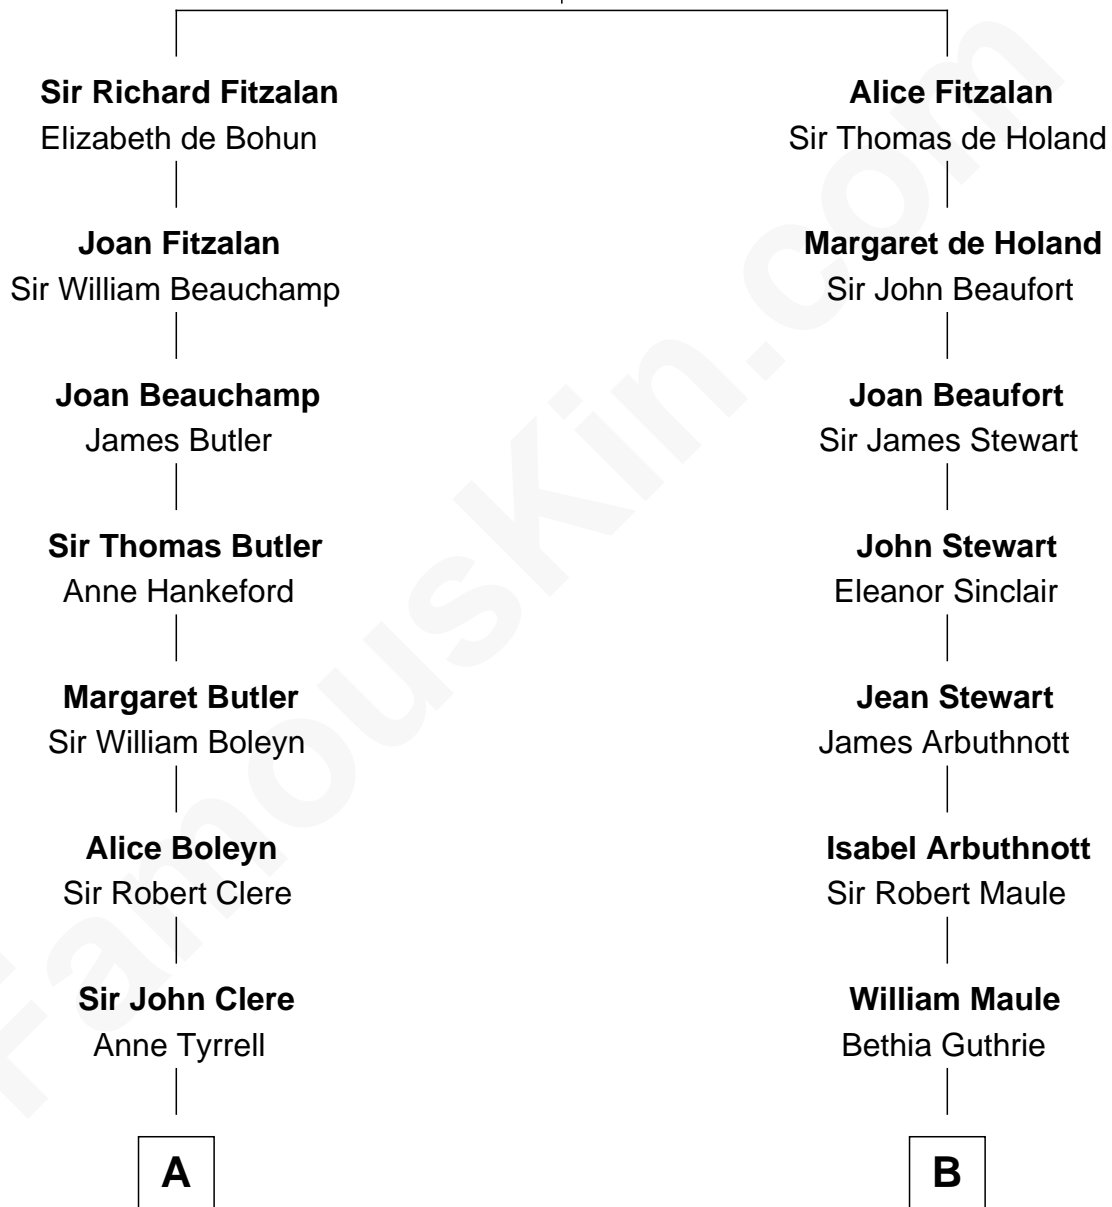

FamousKin.com Relationship Chart of

Treat Williams

TV & Movie Actor

15th cousin 6 times removed of

Helen Keller

Author and Activist

Richard Fitzalan
Eleanor Plantagenet

C

—
Rufus M. Gillette

Abigail Payne

—
Mary Abigail Gillette

George Willey Andrew

—
Treat Payne Andrew

Eleanor Barnum

—
Marian Andrew

Richard Norman Williams