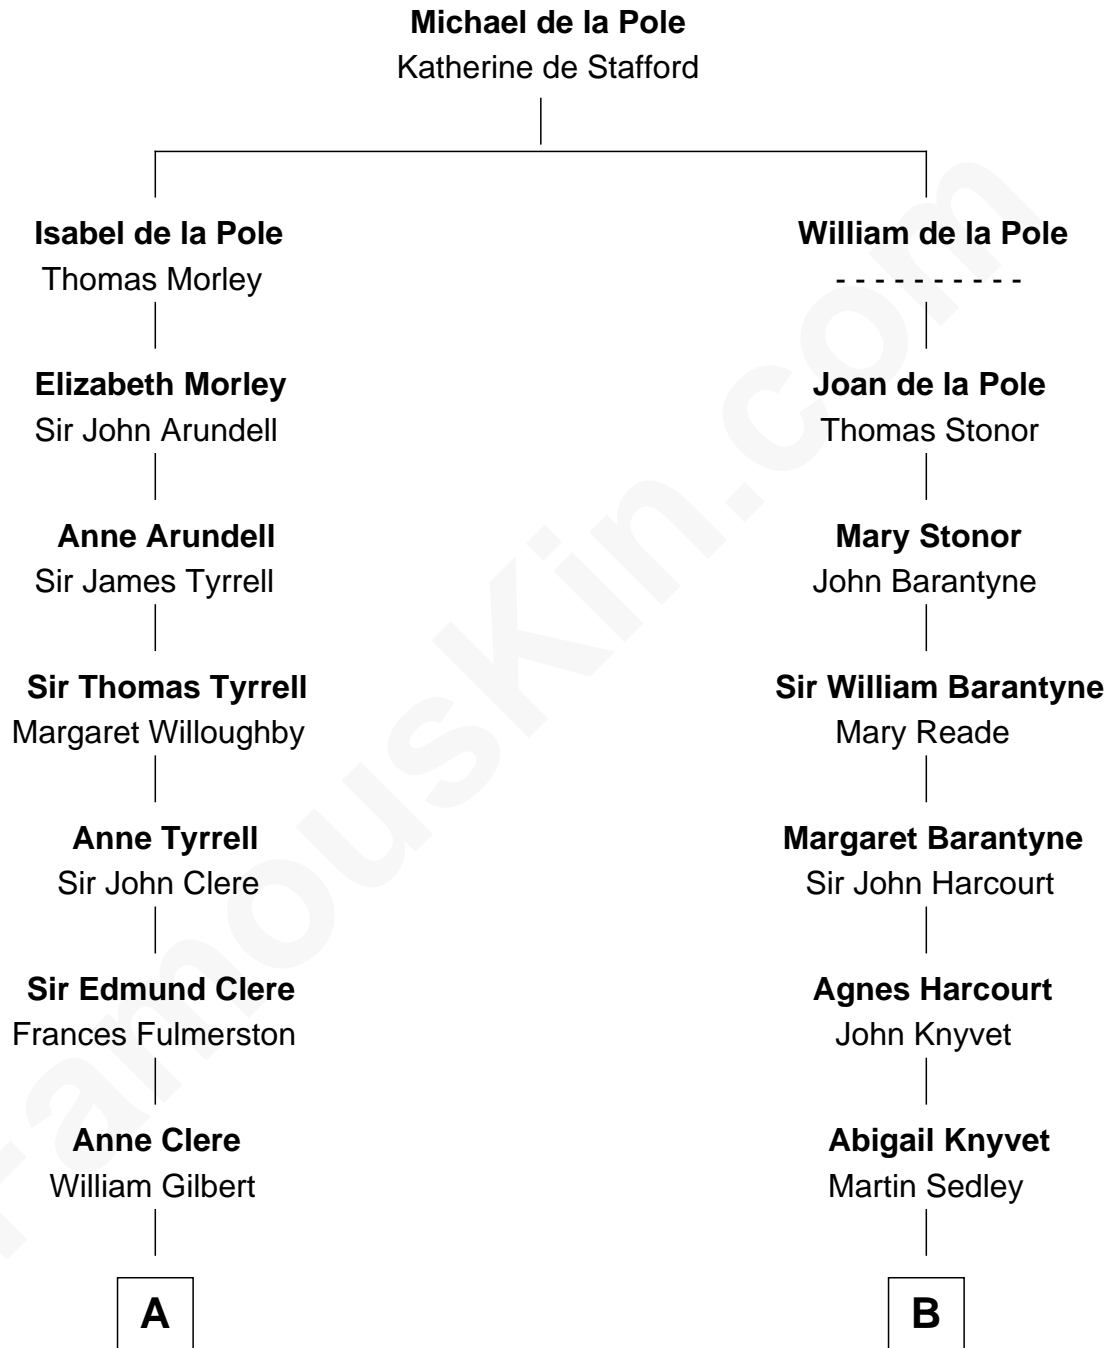

# FamousKin.com Relationship Chart of

**Treat Williams**

*TV & Movie Actor*

16th cousin 3 times removed of

**Leverett Saltonstall**

*55th Governor of Massachusetts*

**C**

—  
**Treat Payne Andrew**

Eleanor Barnum

—  
**Marian Andrew**

Richard Norman Williams

—  
**Treat Williams**

*TV & Movie Actor*

FamousKin.com