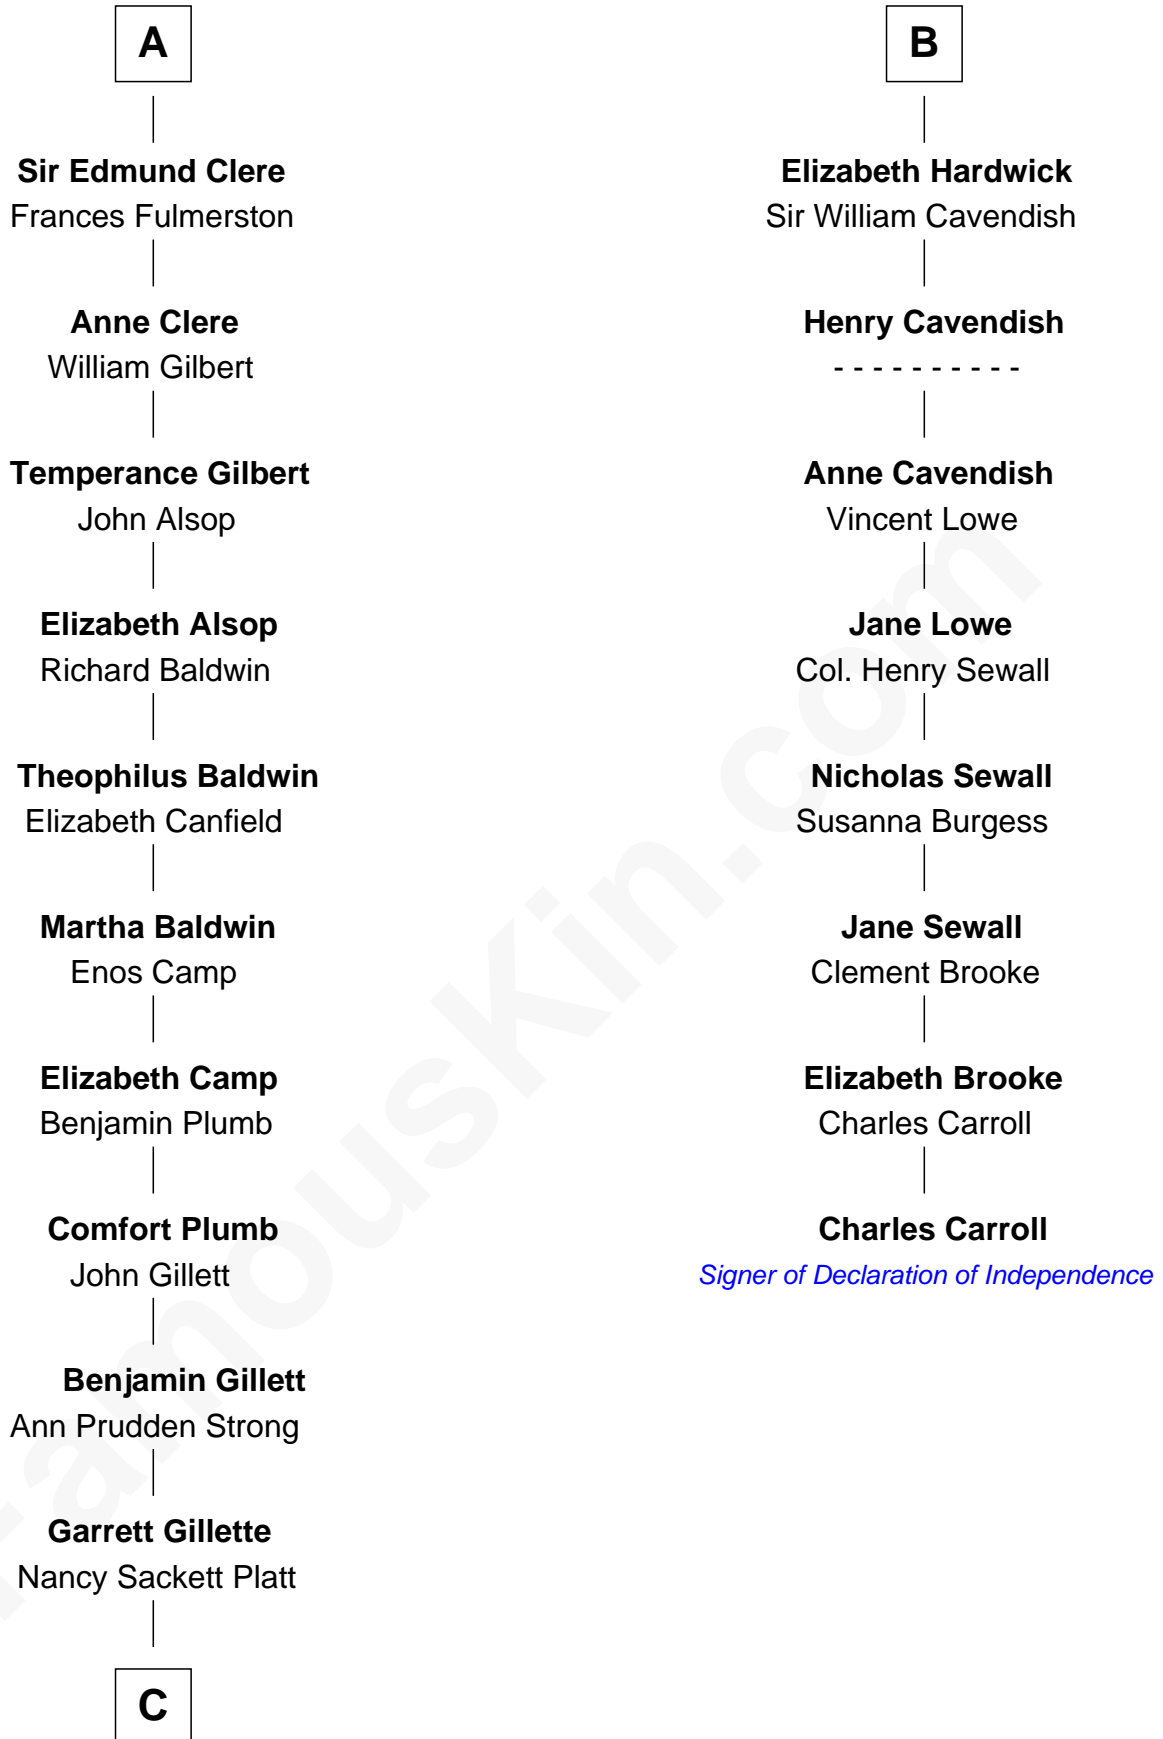

FamousKin.com Relationship Chart of

Treat Williams

TV & Movie Actor

14th cousin 7 times removed of

Charles Carroll

Signer of the Declaration of Independence

C

—
Rufus M. Gillette

Abigail Payne

—
Mary Abigail Gillette

George Willey Andrew

—
Treat Payne Andrew

Eleanor Barnum

—
Marian Andrew

Richard Norman Williams

—
Treat Williams