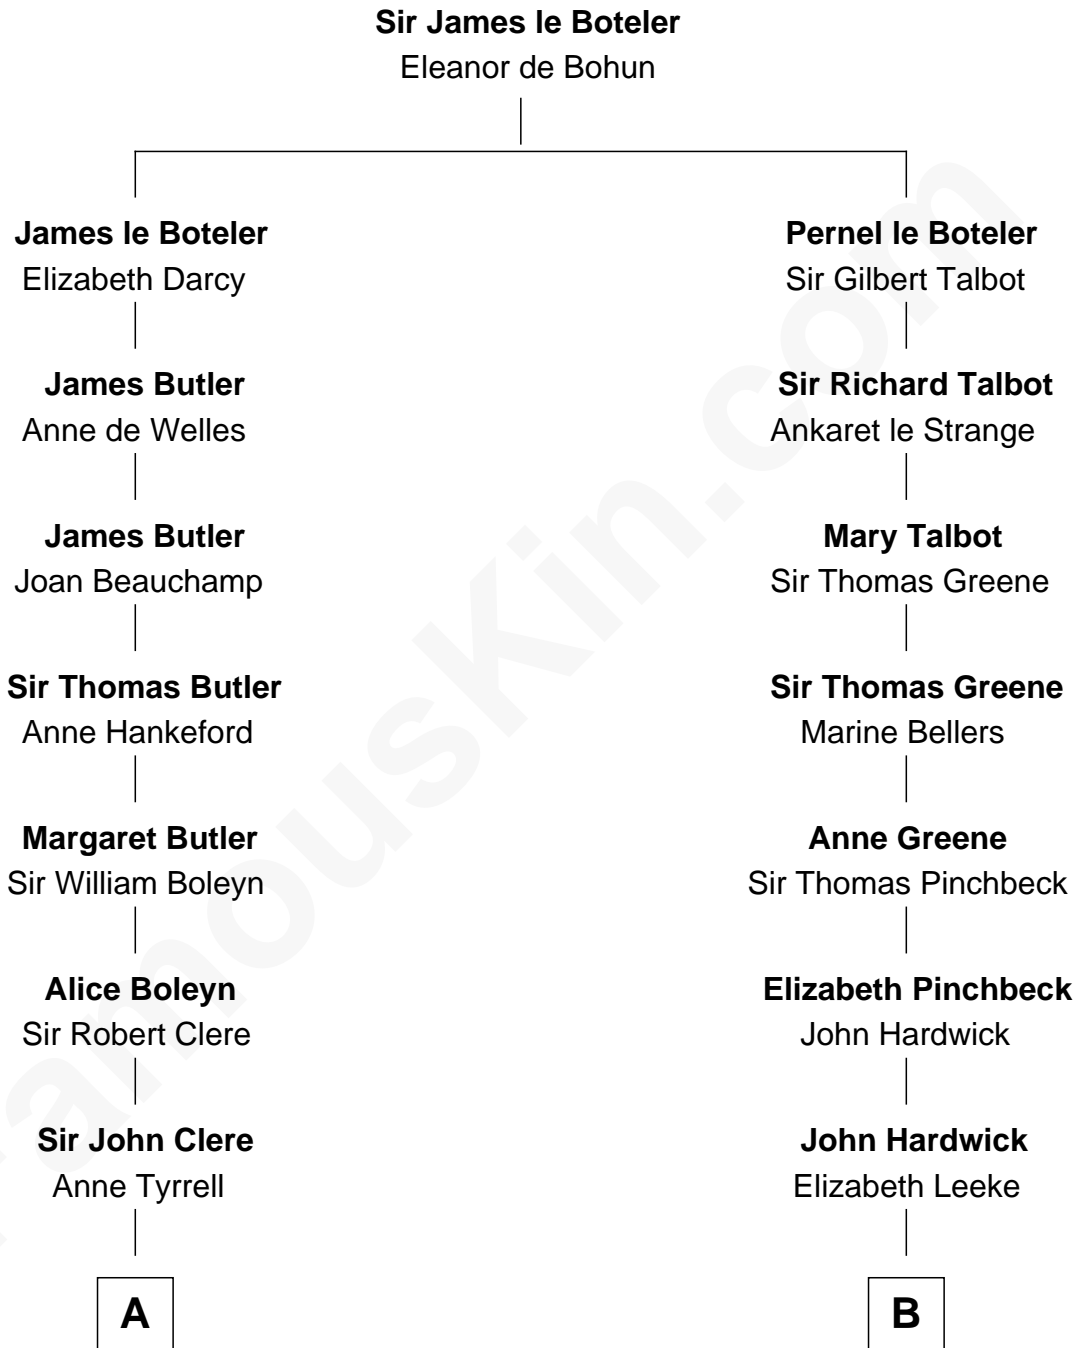

FamousKin.com Relationship Chart of

Treat Williams

TV & Movie Actor

14th cousin 7 times removed of

Charles Carroll

Signer of the Declaration of Independence

C

—
Rufus M. Gillette

Abigail Payne

—
Mary Abigail Gillette

George Willey Andrew

—
Treat Payne Andrew

Eleanor Barnum

—
Marian Andrew

Richard Norman Williams

—
Treat Williams