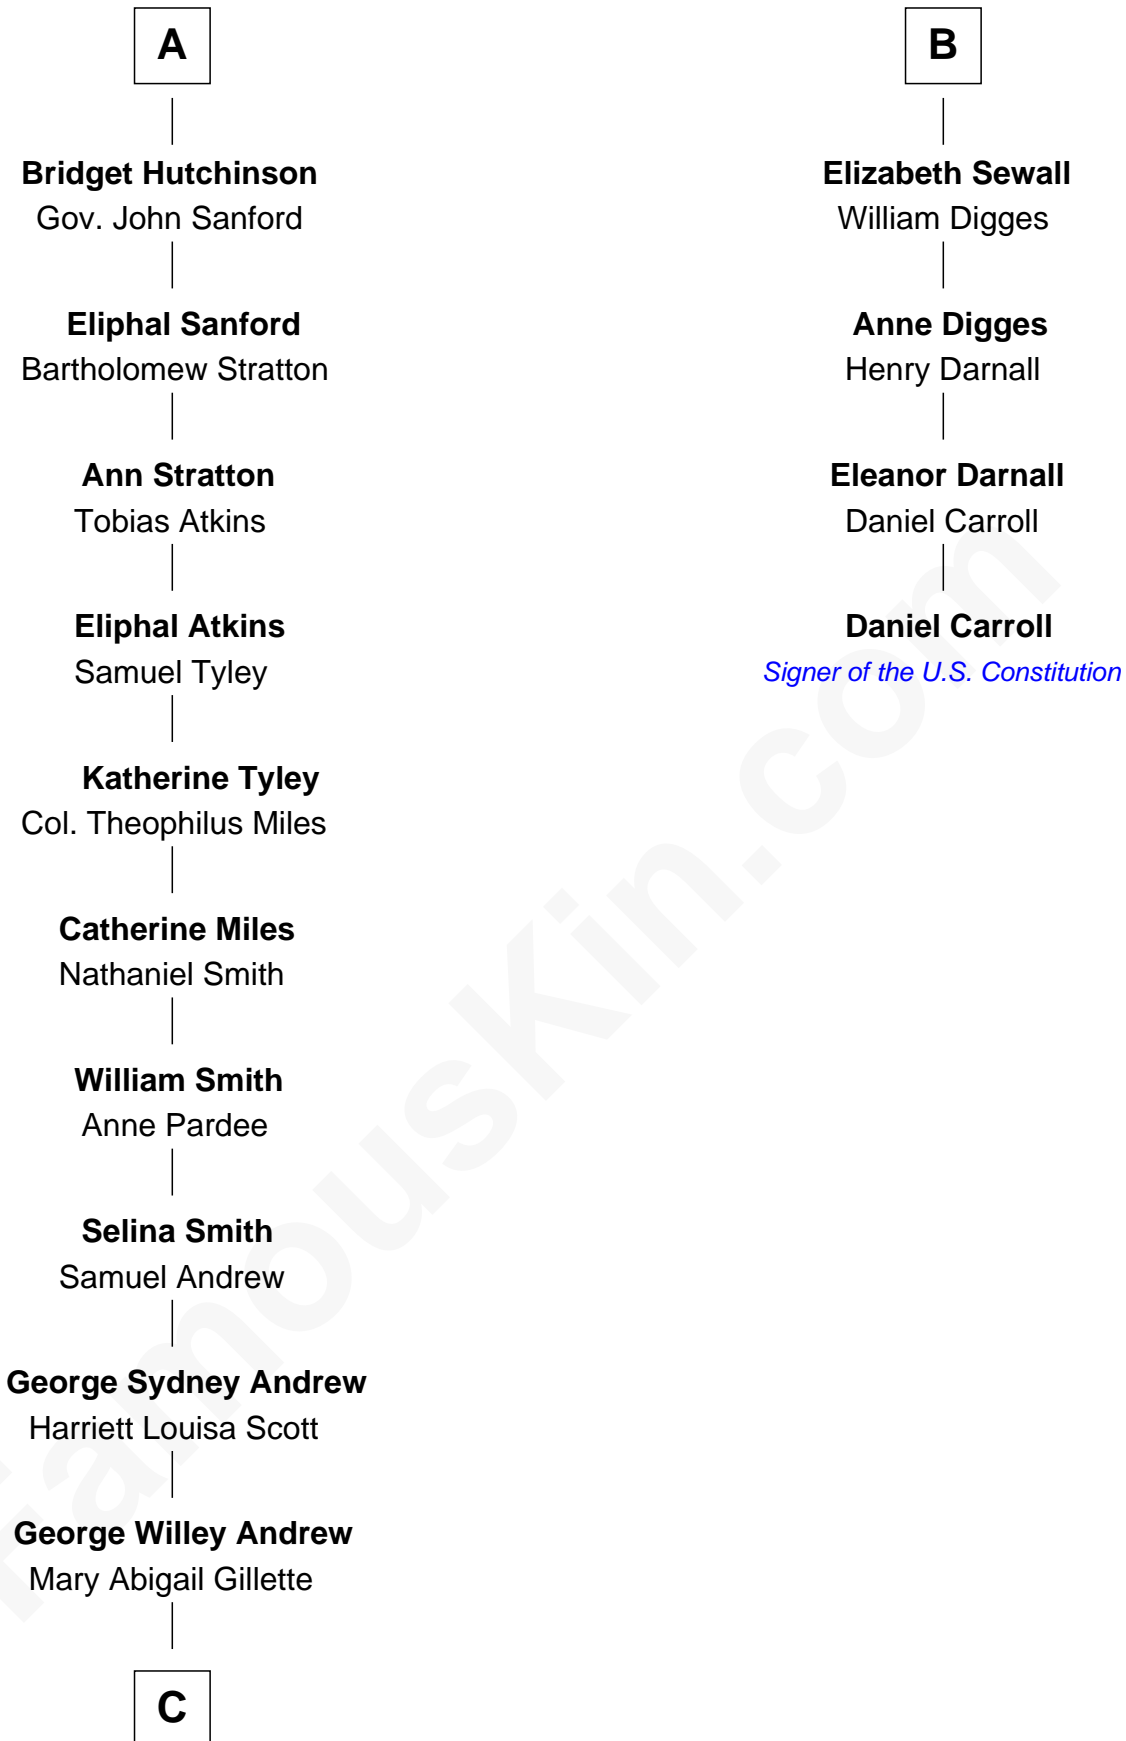

# FamousKin.com Relationship Chart of

**Treat Williams**

*TV & Movie Actor*

10th cousin 9 times removed of

**Daniel Carroll**

*Signer of the U.S. Constitution*

**C**

—  
**Treat Payne Andrew**

Eleanor Barnum

—  
**Marian Andrew**

Richard Norman Williams

—  
**Treat Williams**

*TV & Movie Actor*

FamousKin.com