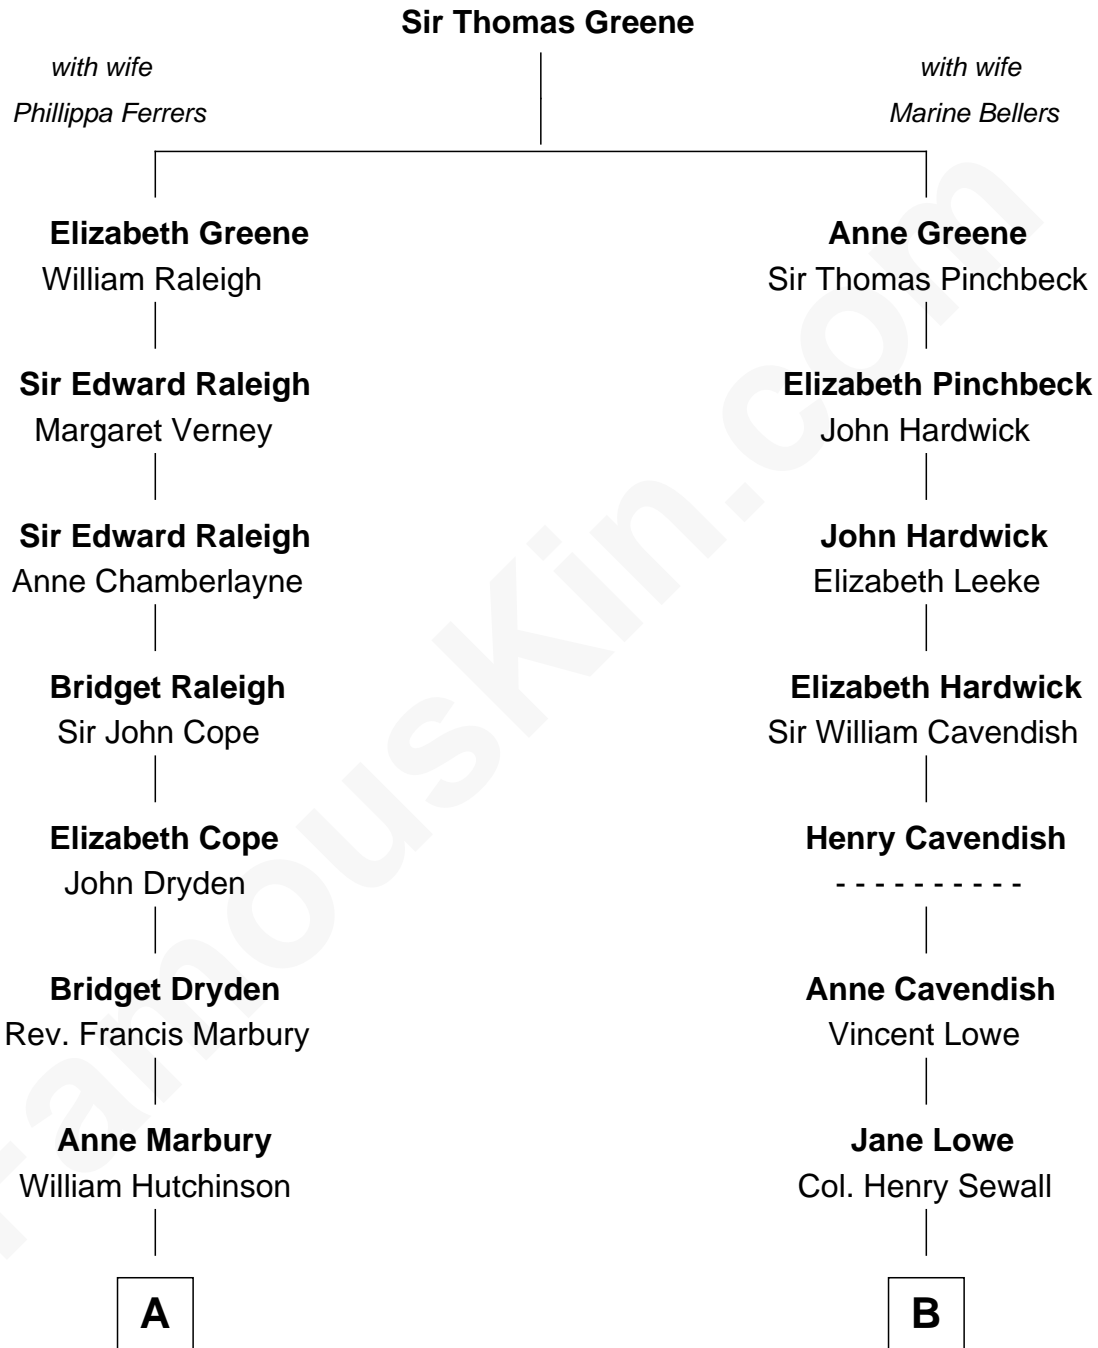

# FamousKin.com Relationship Chart of

**Treat Williams**

*TV & Movie Actor*

10th cousin 9 times removed of

**Daniel Carroll**

*Signer of the U.S. Constitution*

**C**

—  
**Treat Payne Andrew**

Eleanor Barnum

—  
**Marian Andrew**

Richard Norman Williams

—  
**Treat Williams**

*TV & Movie Actor*

FamousKin.com