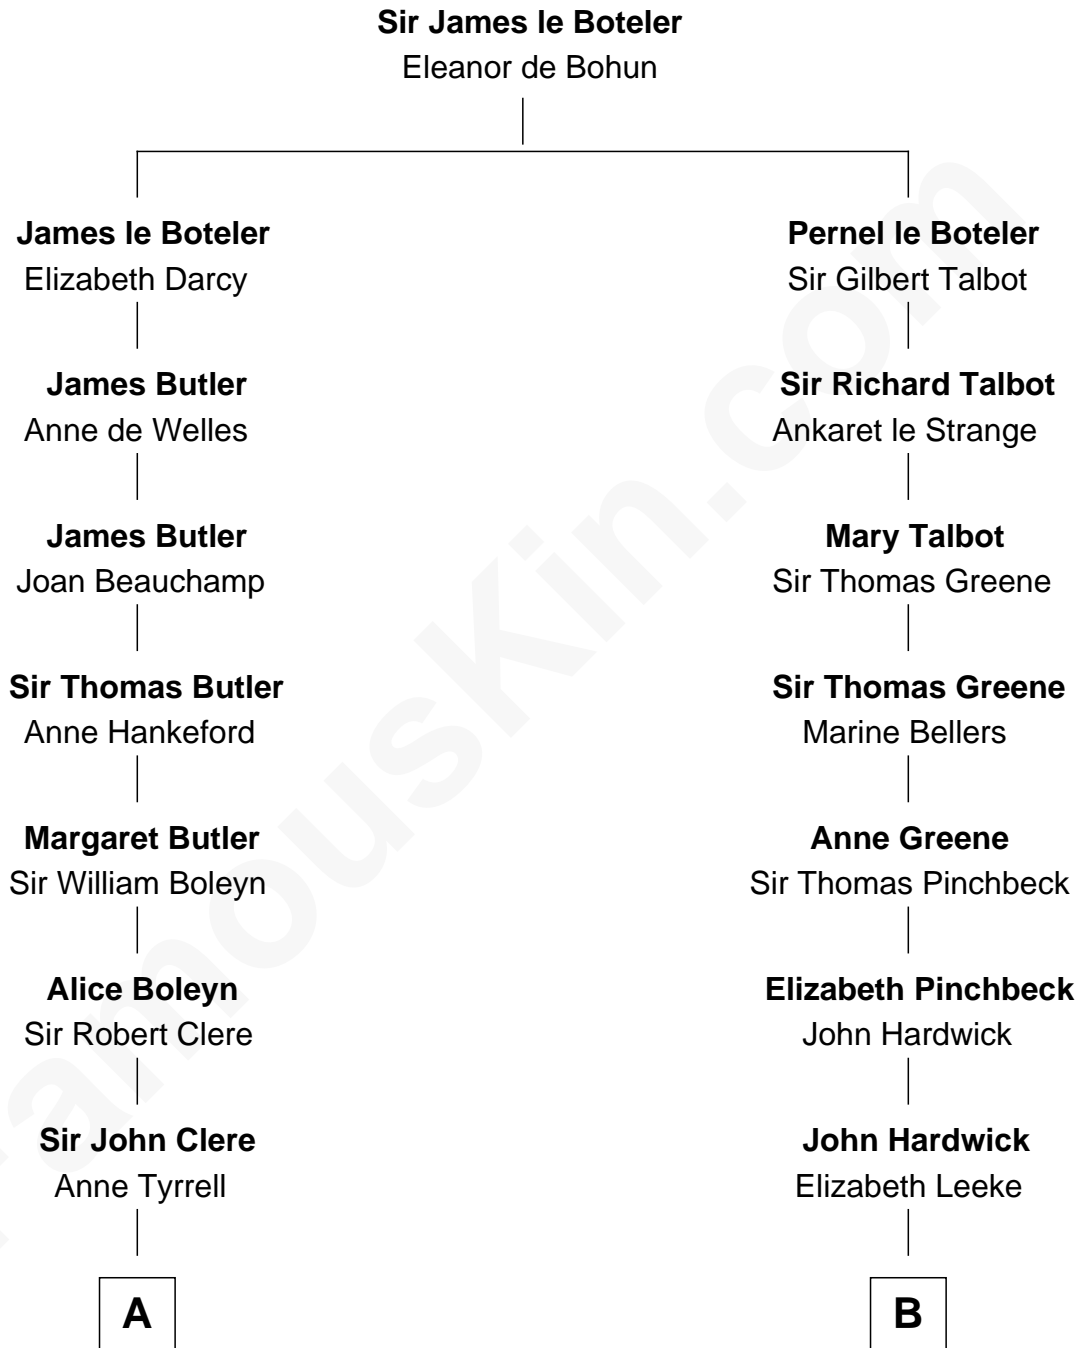

FamousKin.com Relationship Chart of

Treat Williams

TV & Movie Actor

14th cousin 7 times removed of

Daniel Carroll

Signer of the U.S. Constitution

C

—
Rufus M. Gillette

Abigail Payne

—
Mary Abigail Gillette

George Willey Andrew

—
Treat Payne Andrew

Eleanor Barnum

—
Marian Andrew

Richard Norman Williams

—
Treat Williams