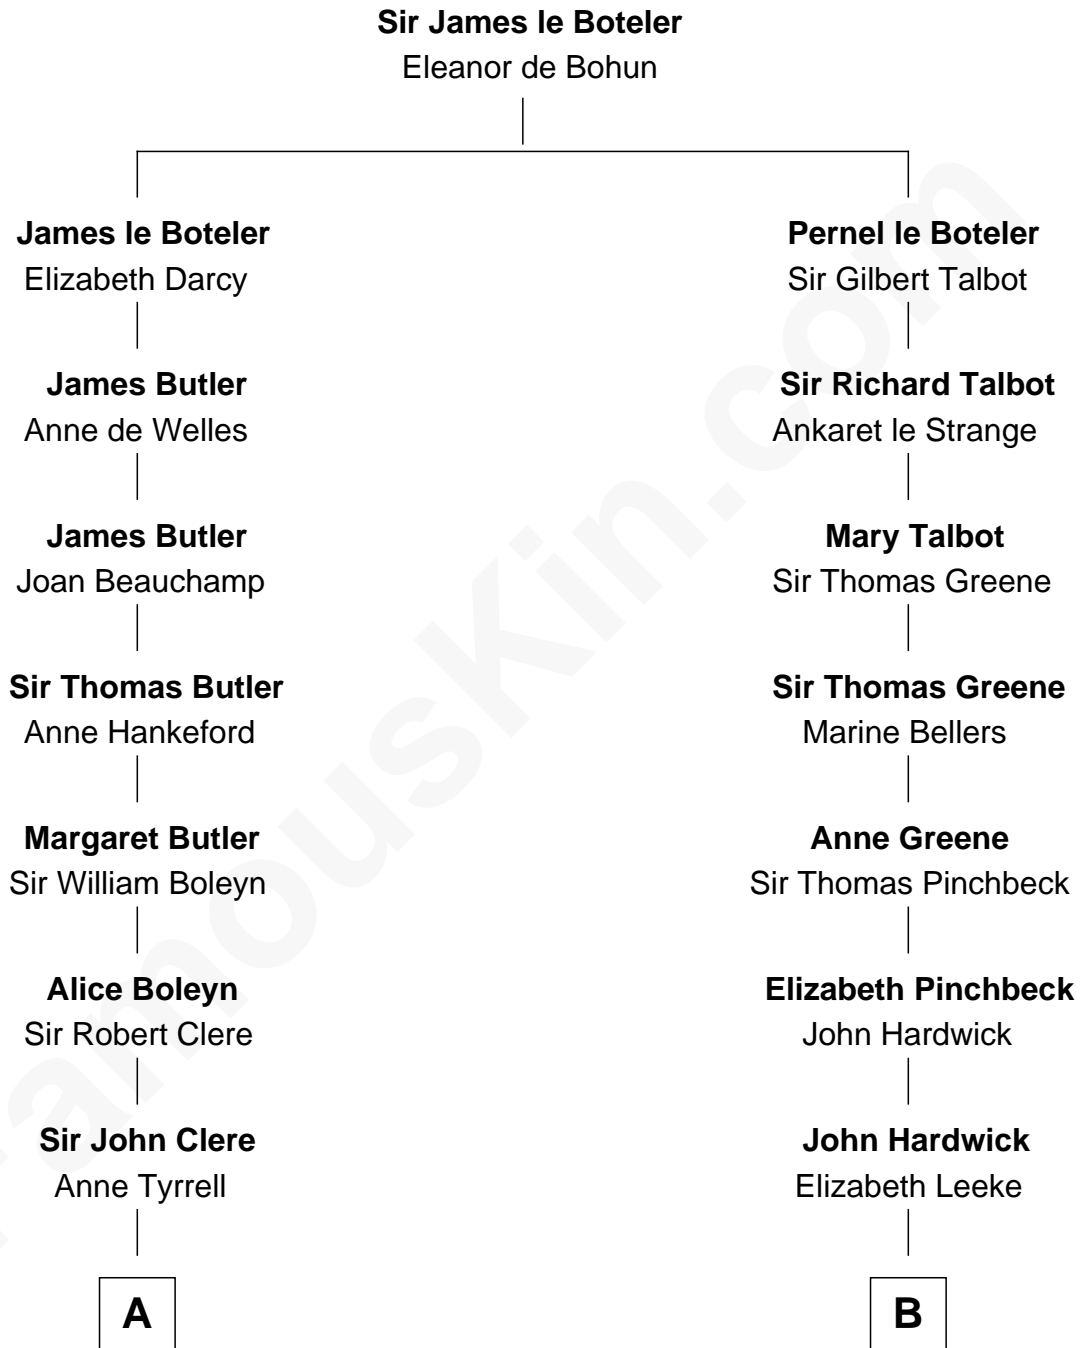

# FamousKin.com Relationship Chart of

**Treat Williams**

*TV & Movie Actor*

14th cousin 7 times removed of

**John Carroll**

*Founder of Georgetown University*

**C**

—  
**Rufus M. Gillette**

Abigail Payne

—  
**Mary Abigail Gillette**

George Willey Andrew

—  
**Treat Payne Andrew**

Eleanor Barnum

—  
**Marian Andrew**

Richard Norman Williams

—  
**Treat Williams**